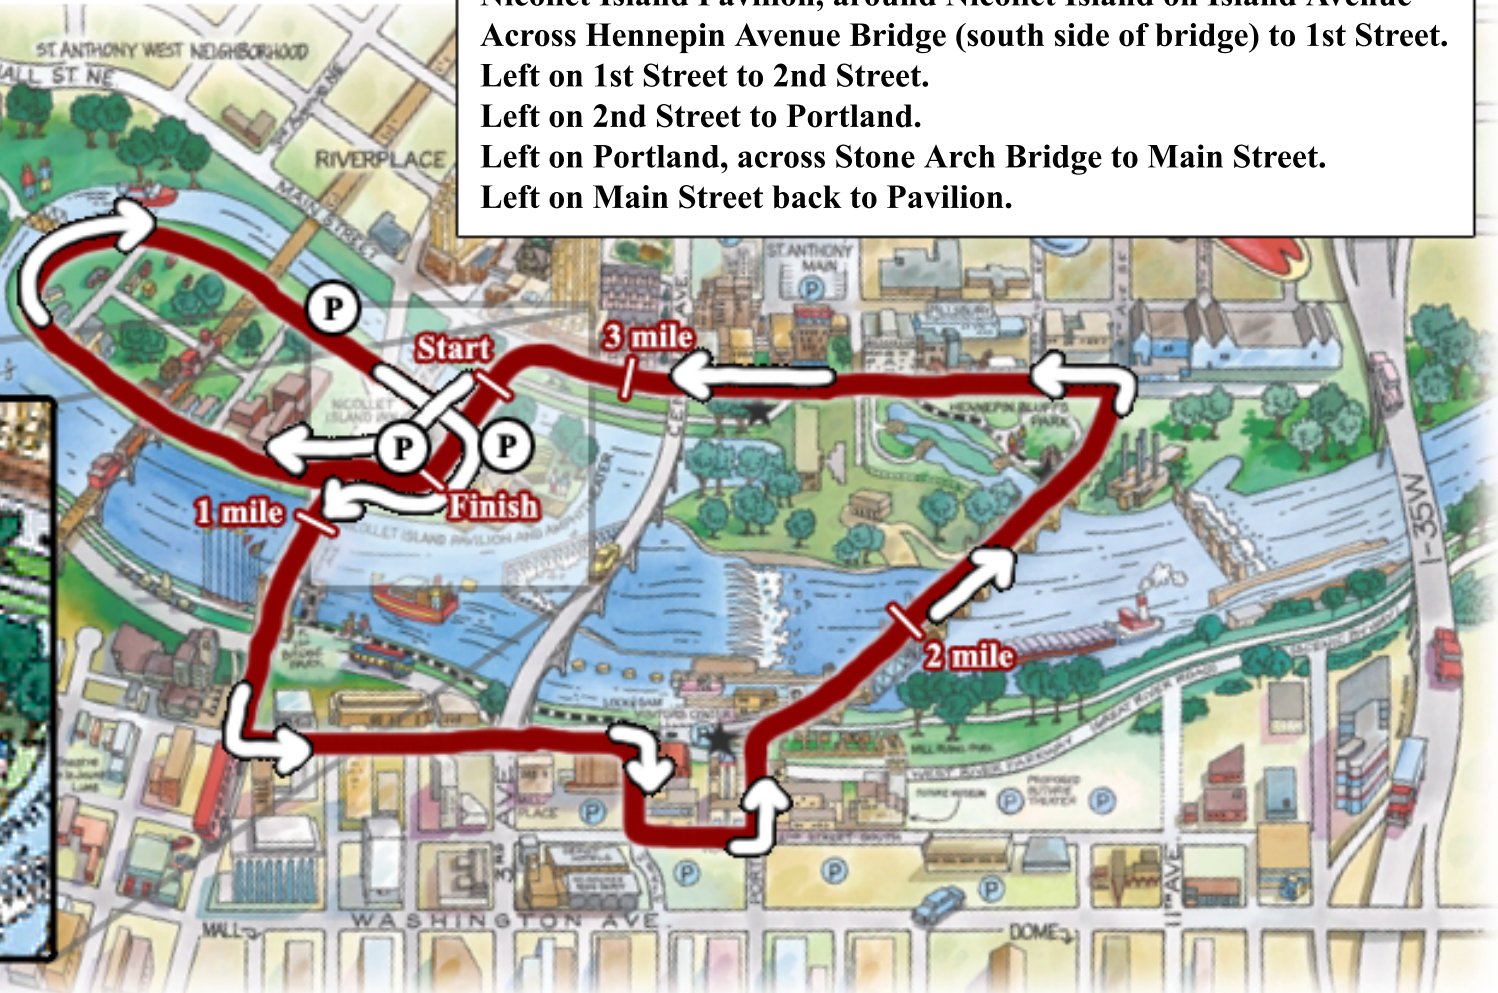

## Parking Suggestions

**(P)** Parking Lot

On Street Parking also on Main Street & around Nicollet Island

## University of Minnesota Law School 5K Fun Run/Walk

**Starting & Ending Point: Nicollet Island Pavilion.**

**Nicollet Island Pavilion, around Nicollet Island on Island Avenue  
Across Hennepin Avenue Bridge (south side of bridge) to 1st Street.**

**Left on 1st Street to 2nd Street.**

**Left on 2nd Street to Portland.**

**Left on Portland, across Stone Arch Bridge to Main Street.**

**Left on Main Street back to Pavilion.**

Background Image Copyright ©2002 Minneapolis Community Development Agency