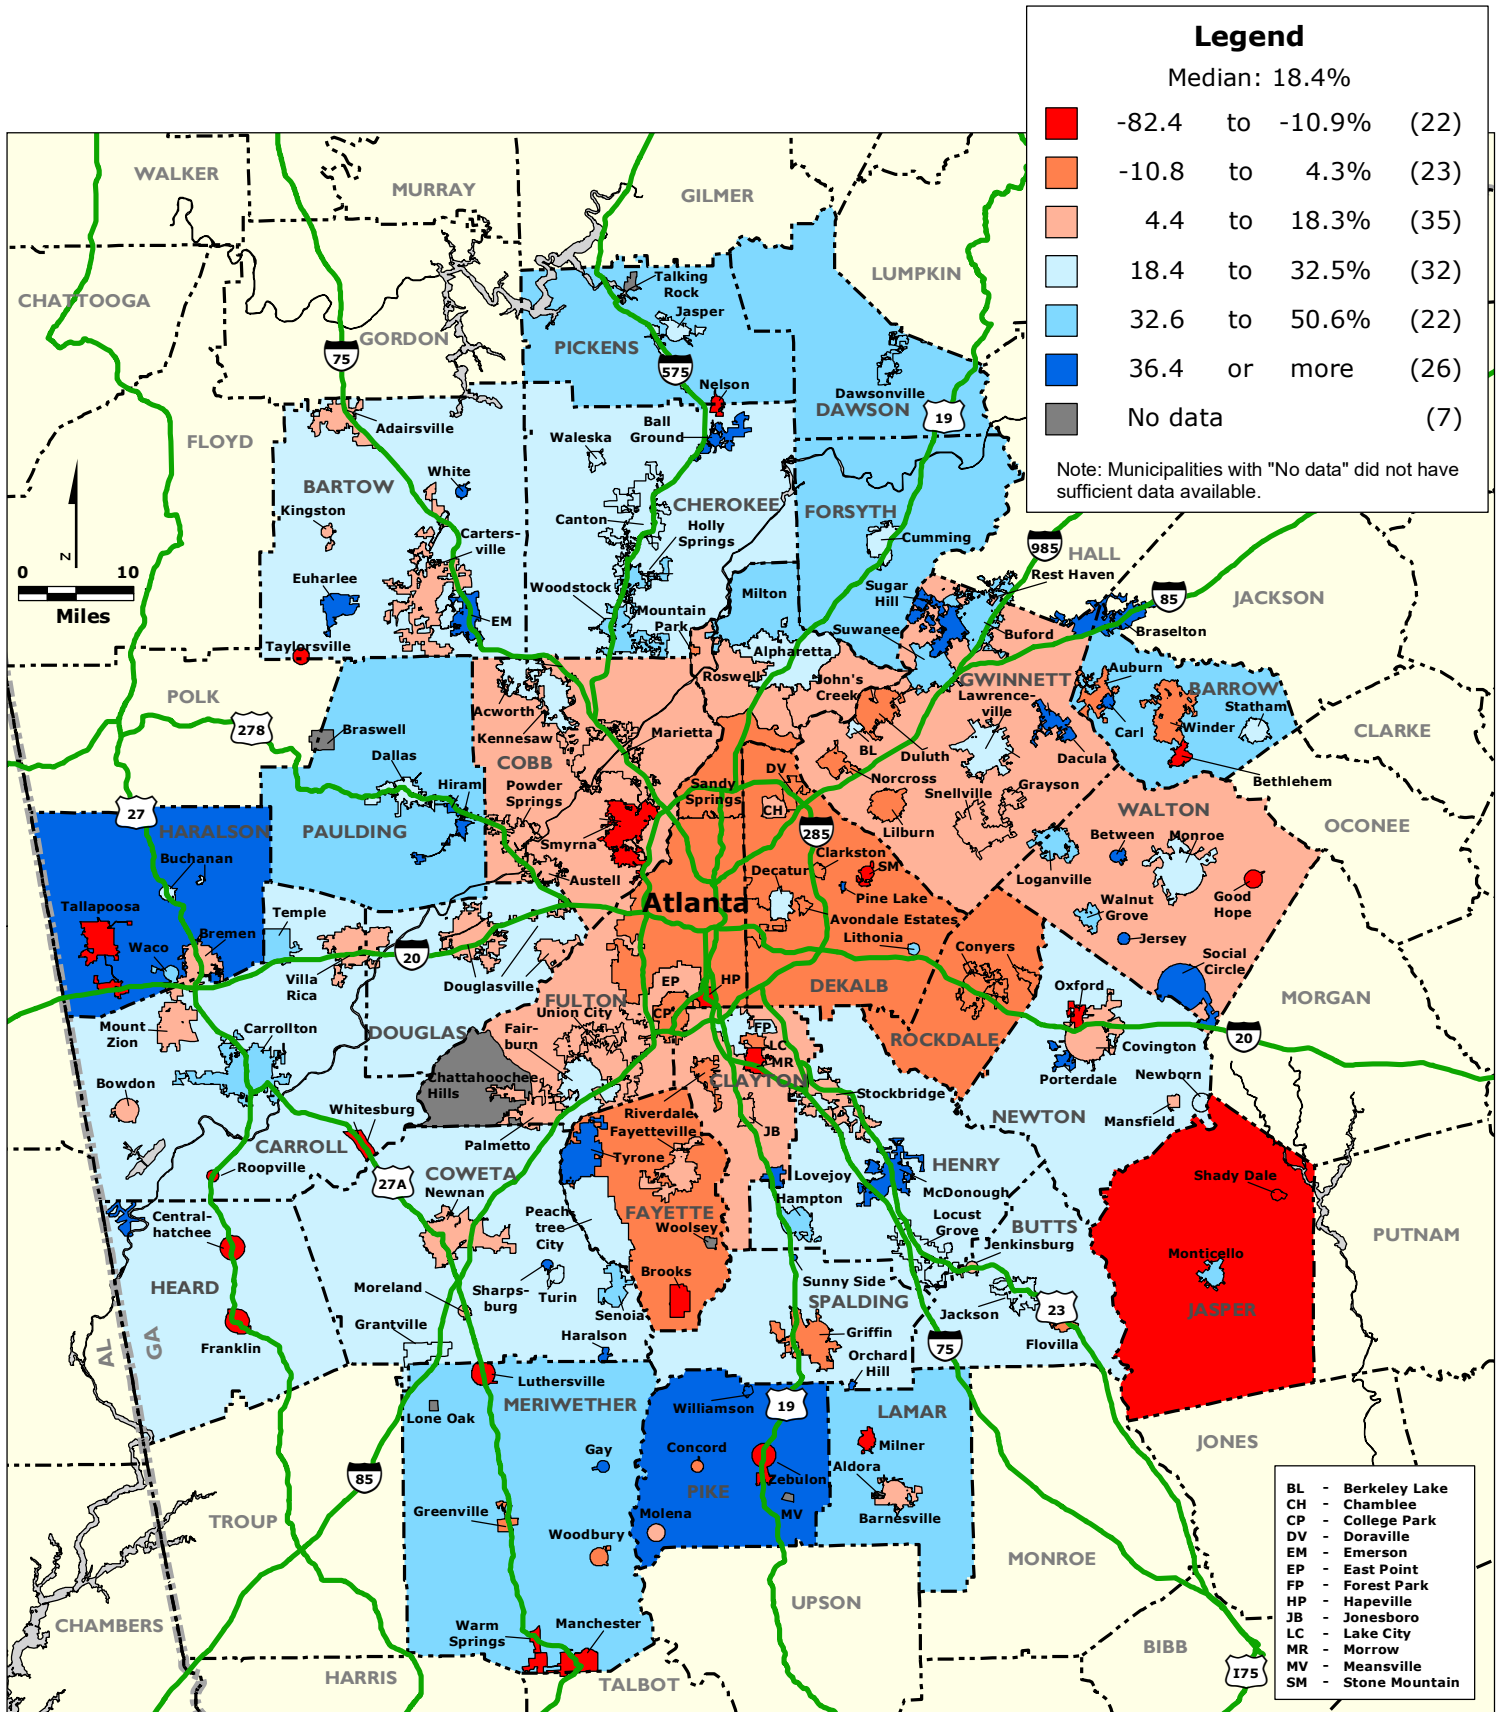

ATLANTA REGION: Percentage Change in Jobs by Municipality and County Unincorporated Area, 2003-2008

Data Source: U.S. Census Bureau, Local Employment Dynamics