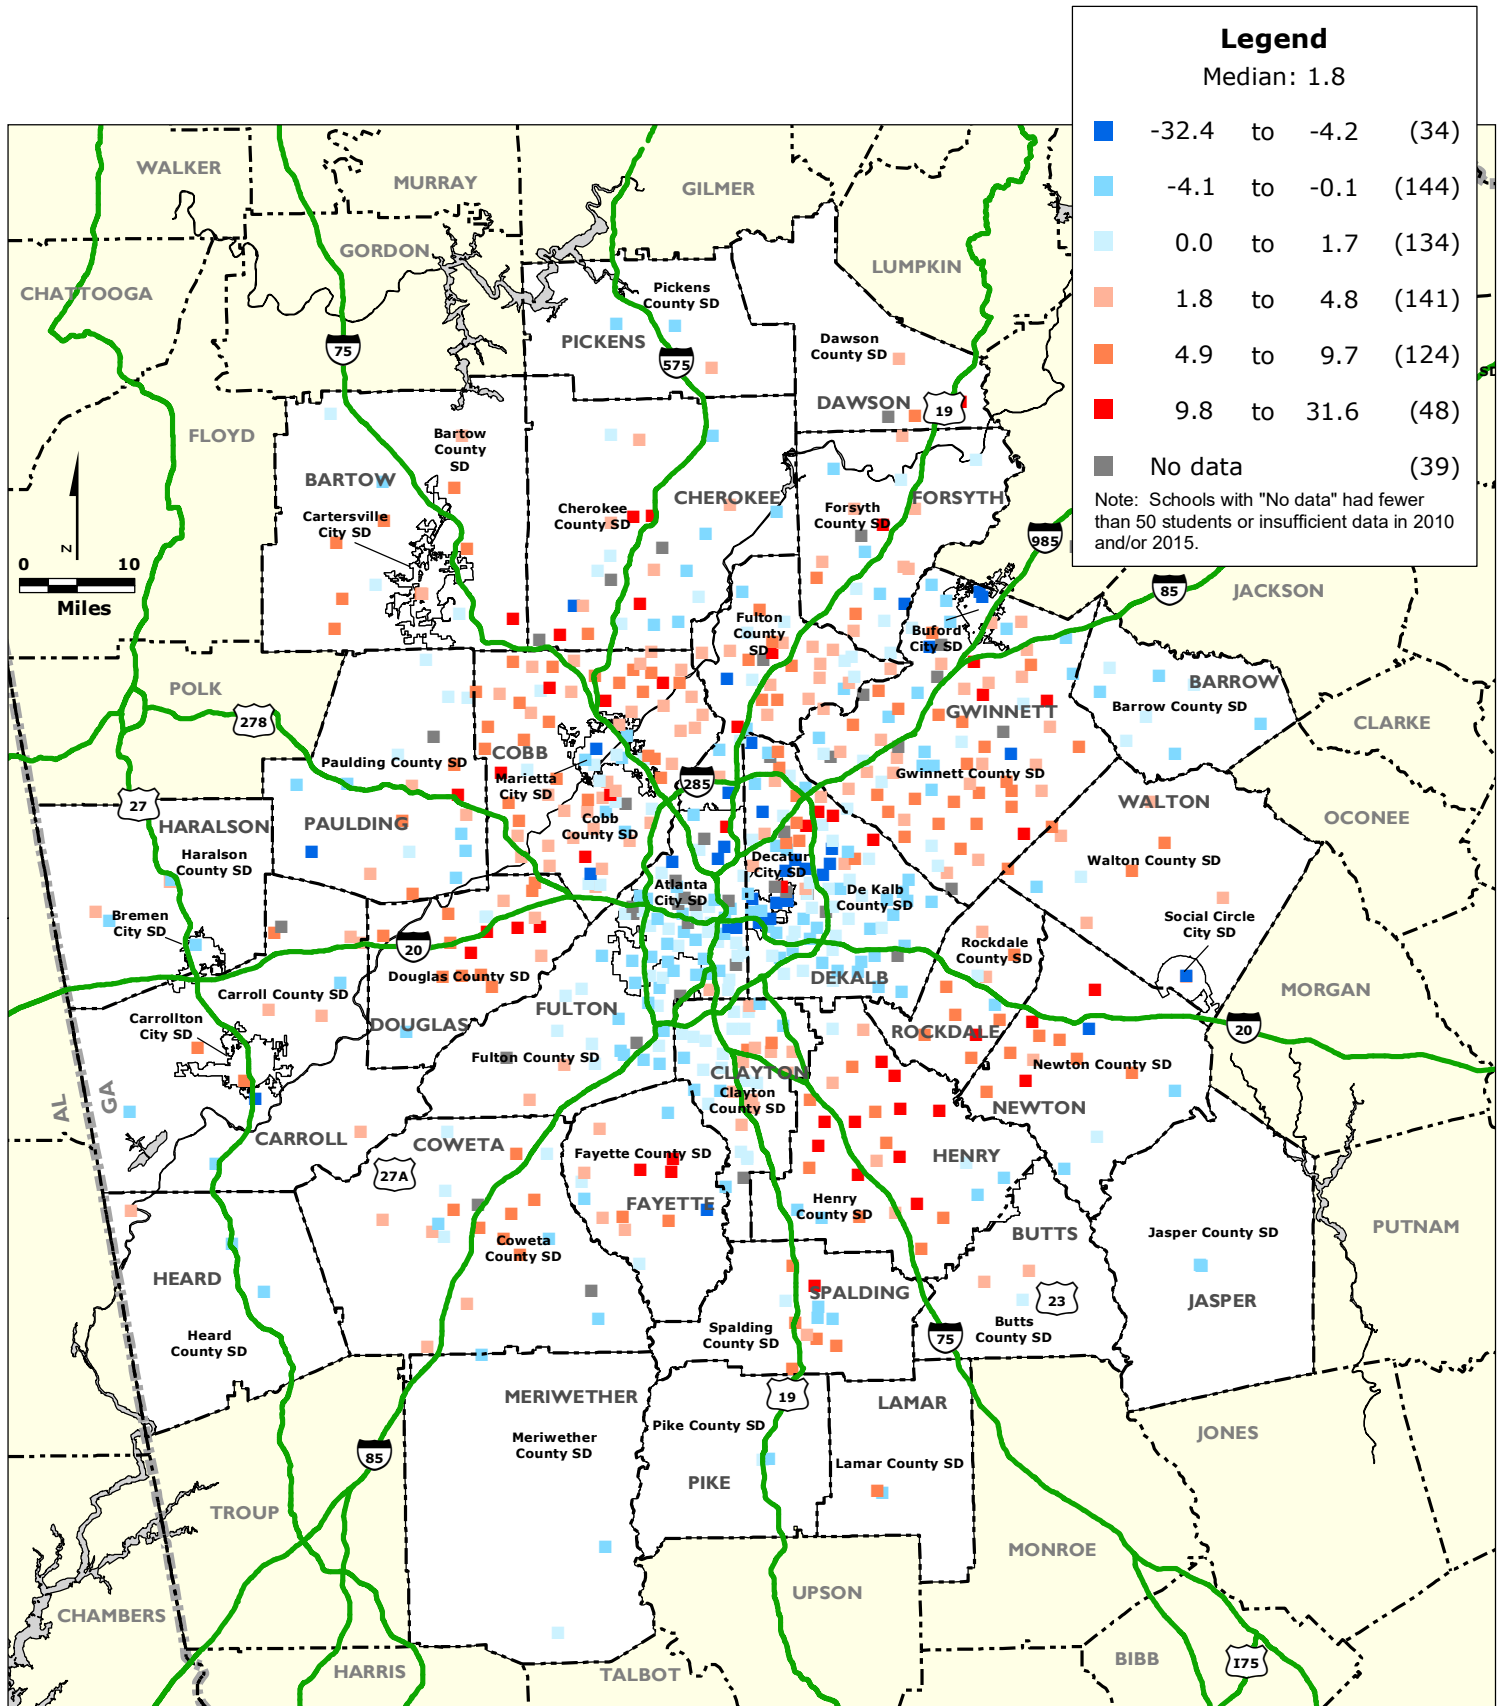

# ATLANTA REGION: Percentage Point Change in the Share of Non-Asian Minority Students by Elementary School, 2010-2015

Data Source: National Center for Education Statistics.