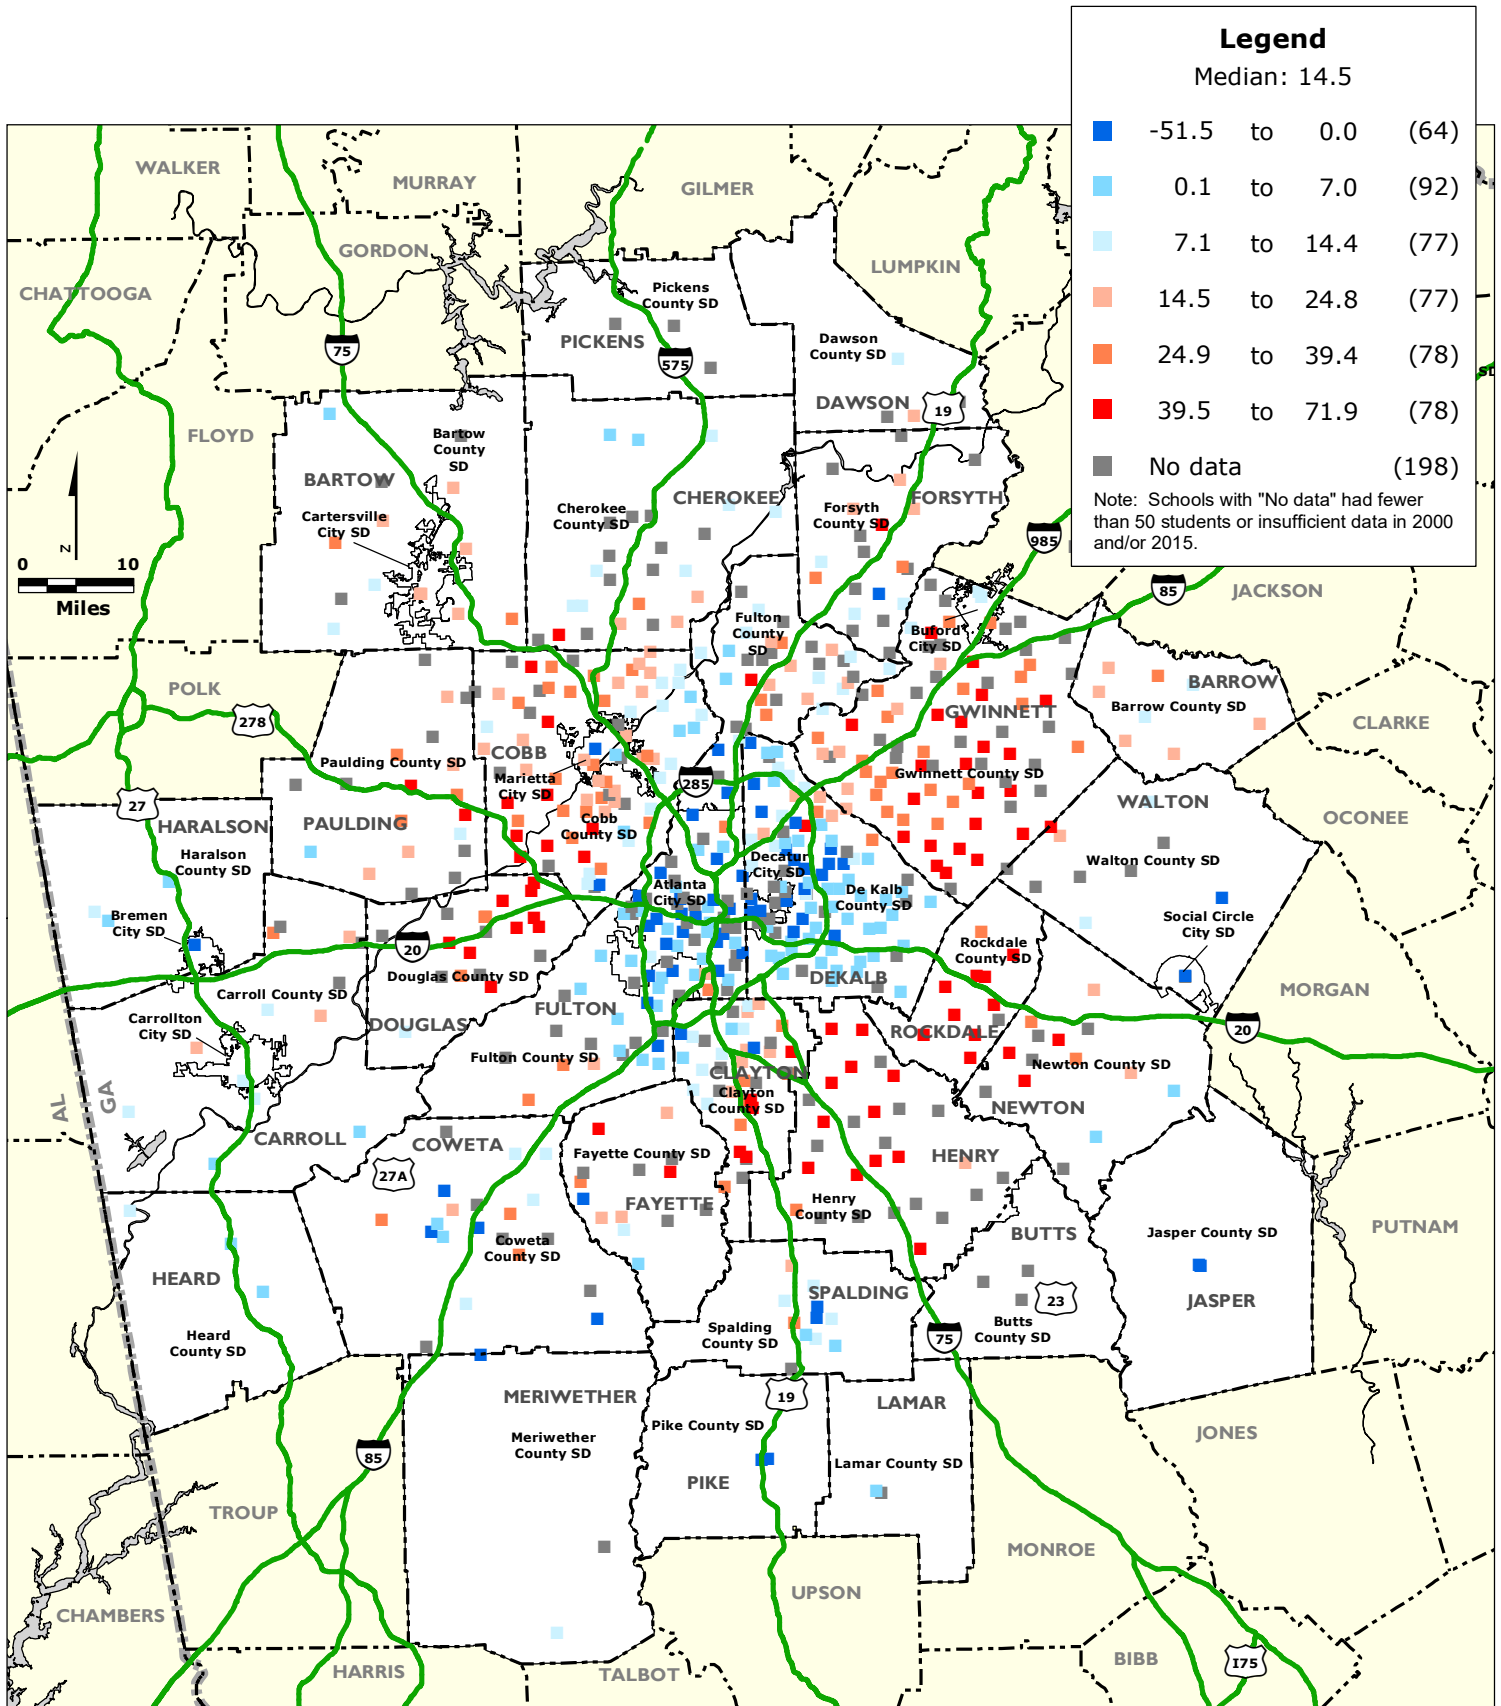

ATLANTA REGION: Percentage Point Change in the Share of Non-Asian Minority Students by Elementary School, 2000-2015

Data Source: National Center for Education Statistics.