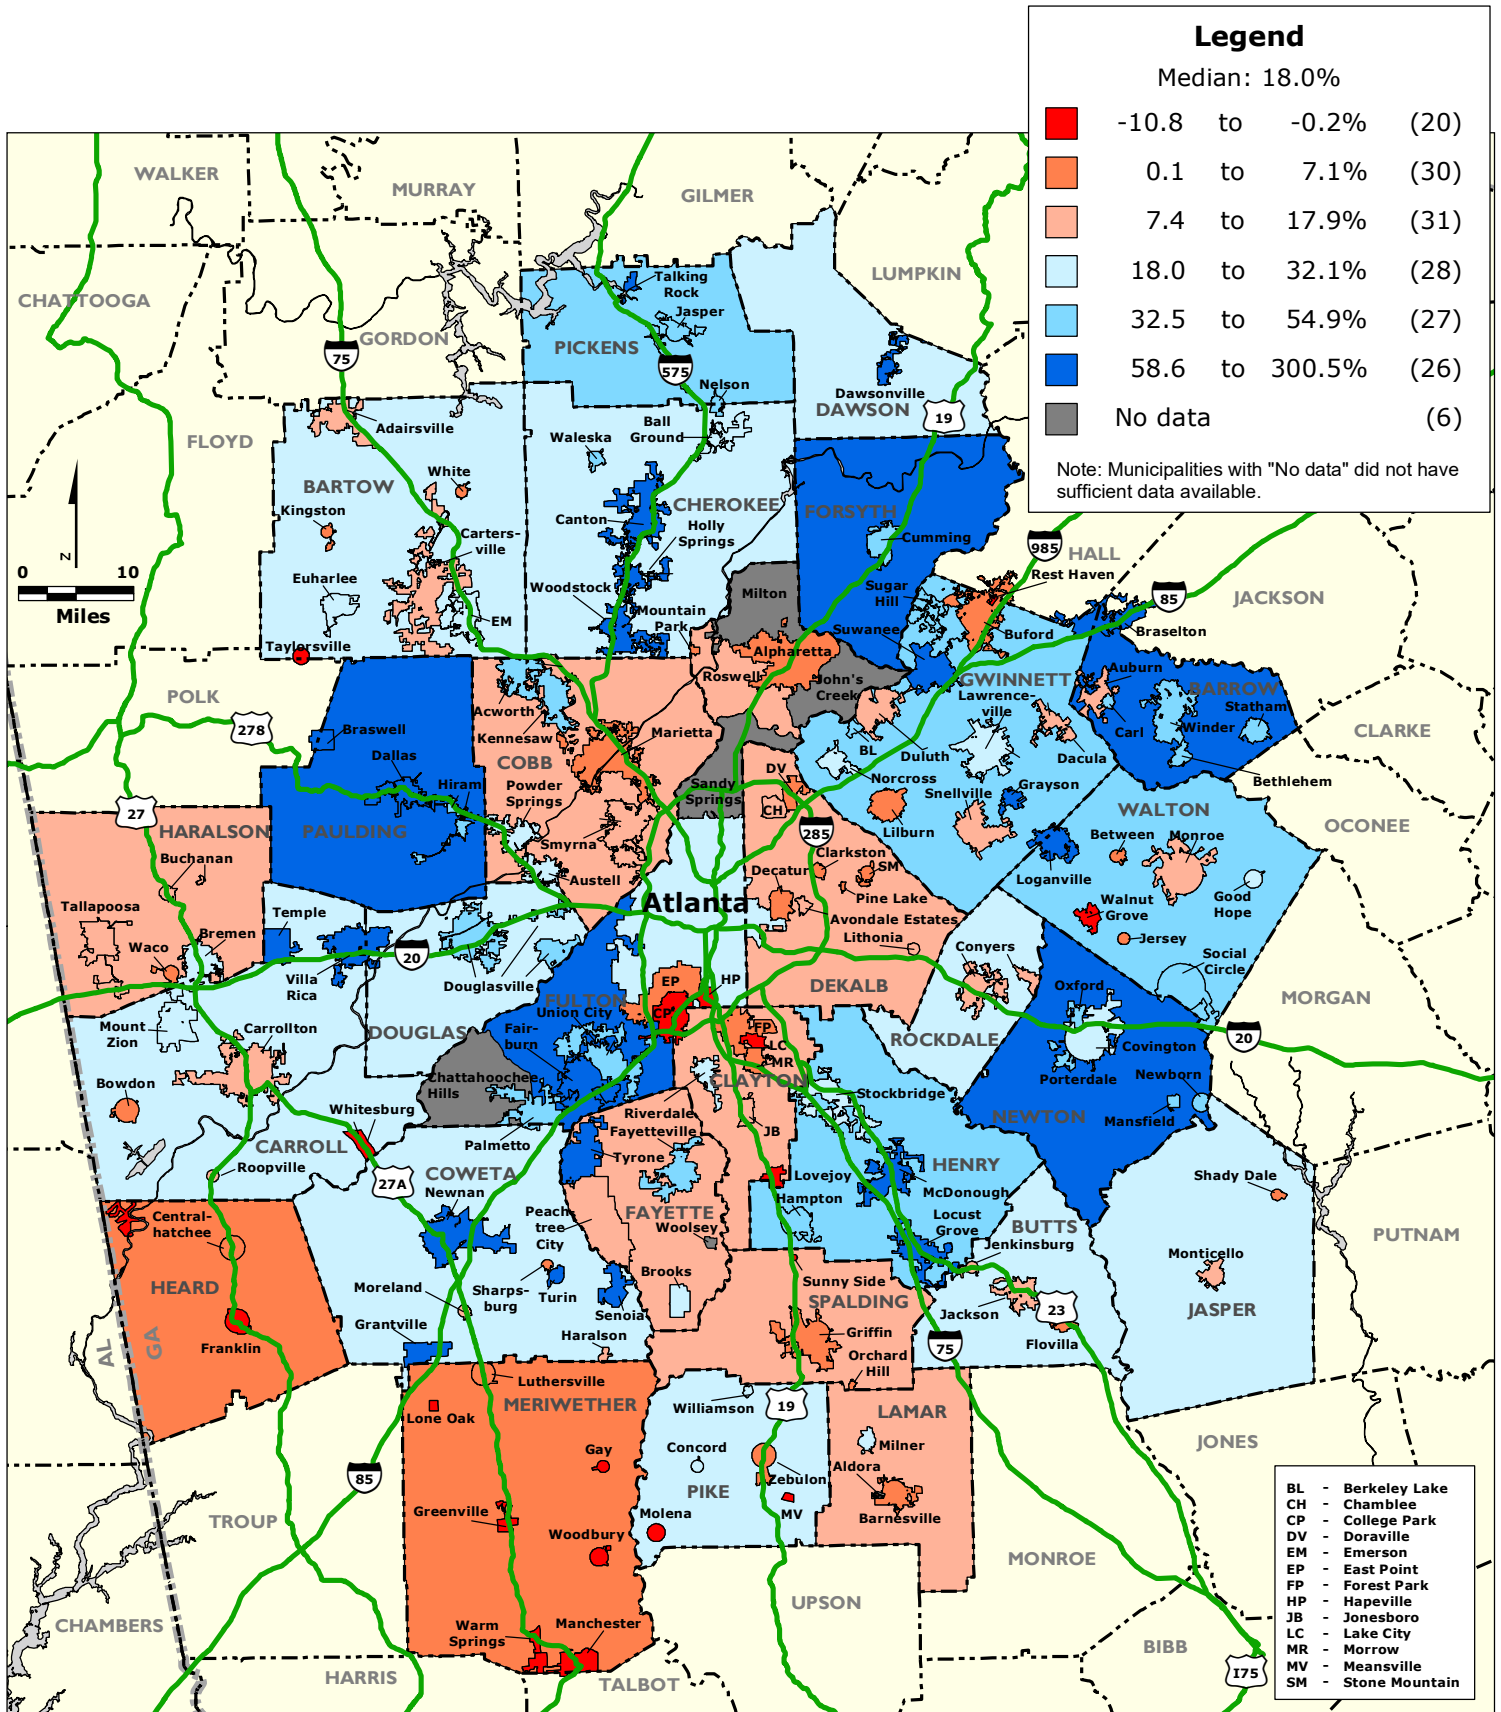

ATLANTA REGION: Percentage Change in Population by Municipality and County Unincorporated Area, 2000-2008

Data Source: U.S. Census Bureau