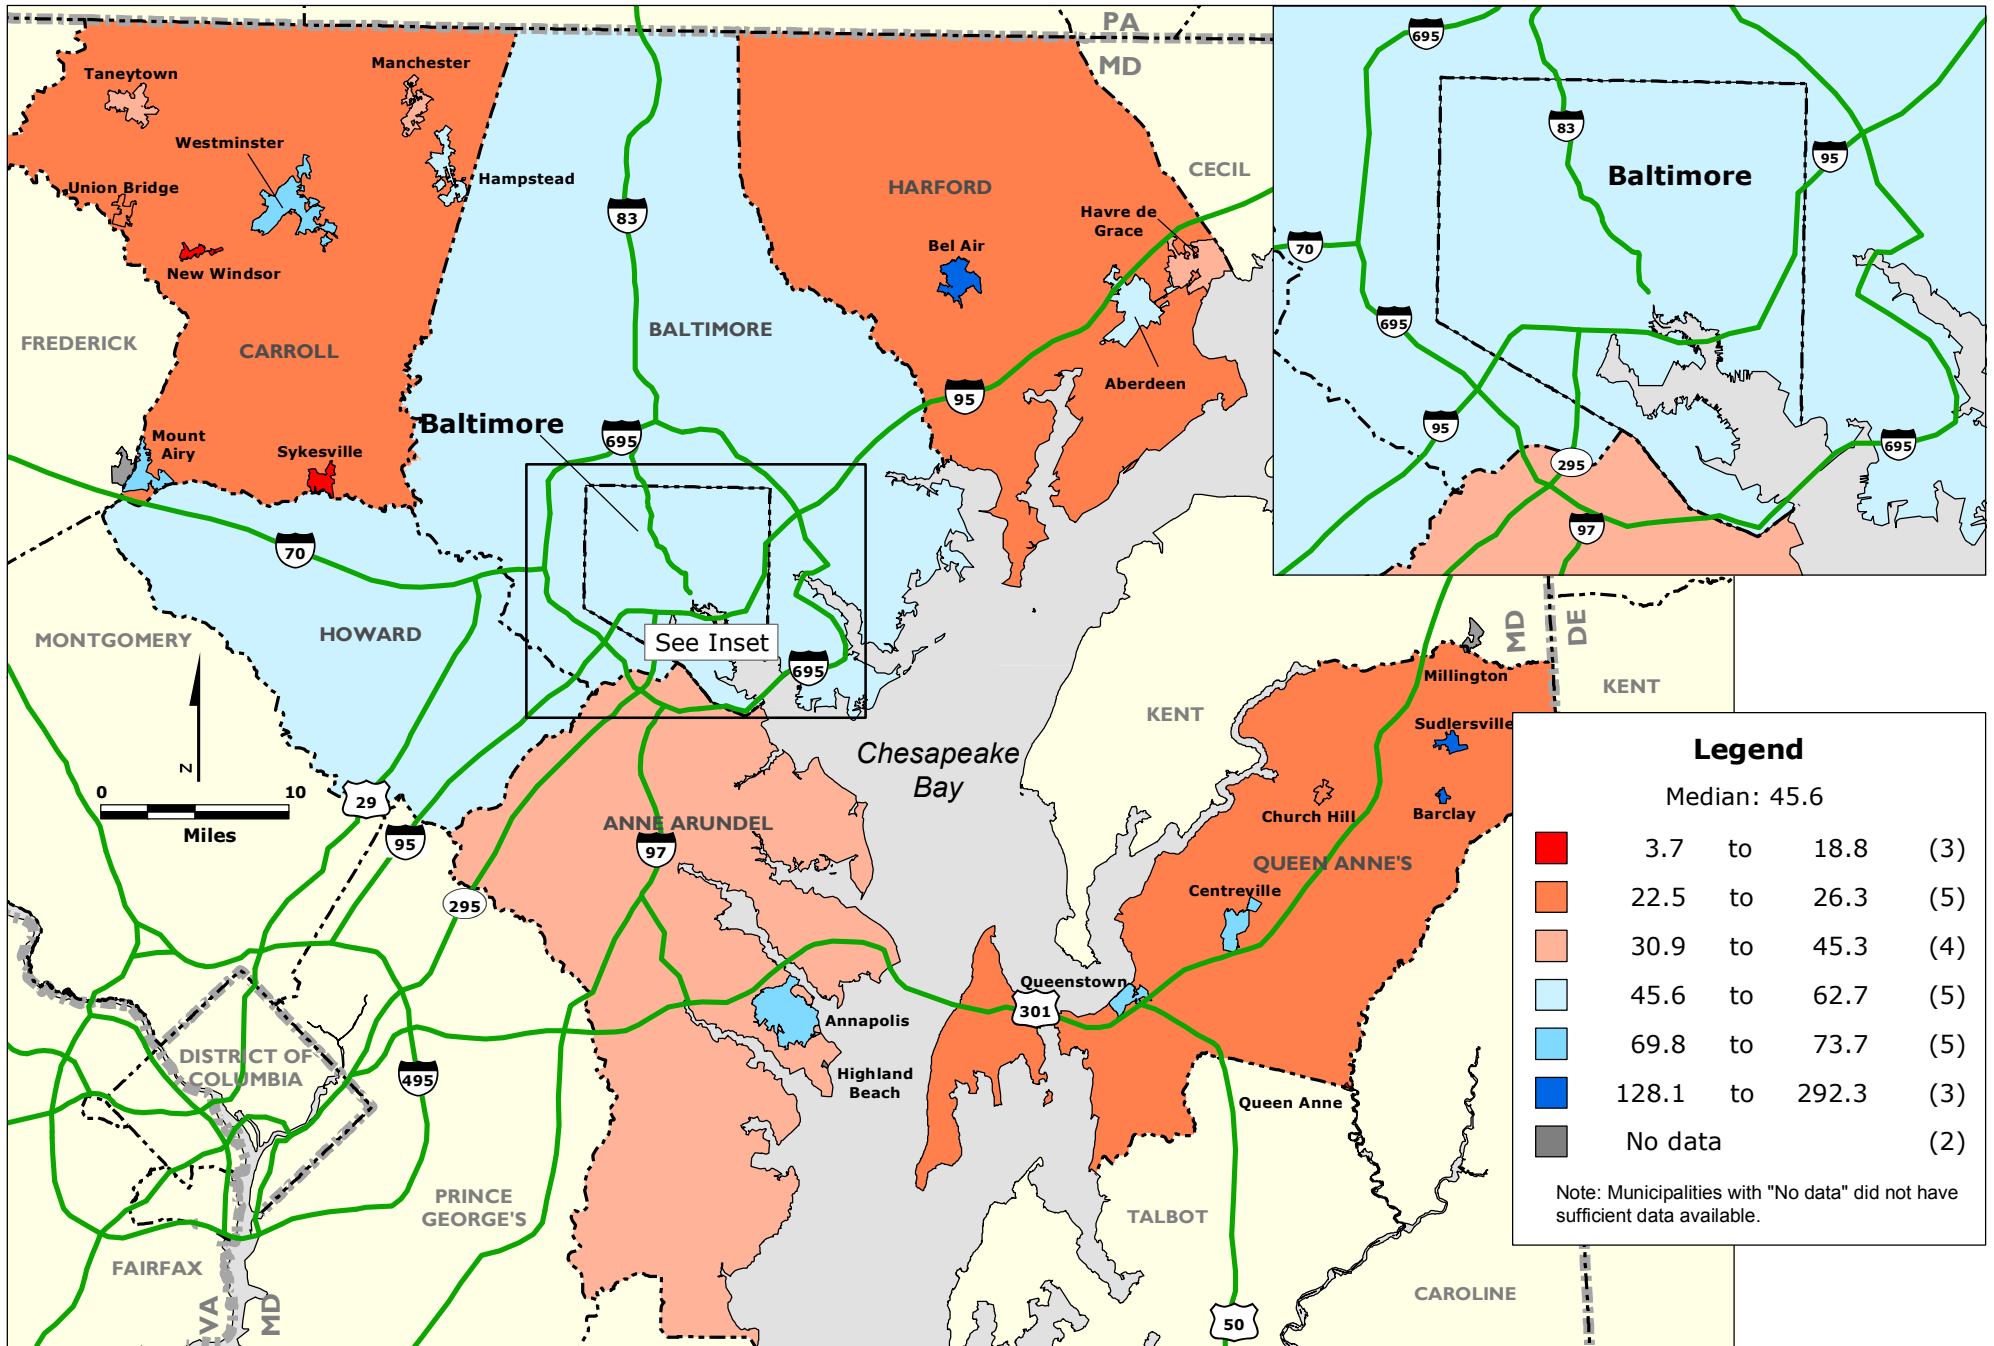

# BALTIMORE REGION: Jobs per 100 Residents by Municipality and County Unincorporated Area, 2008

Data Source: U.S. Census Bureau, Local Employment Dynamics.