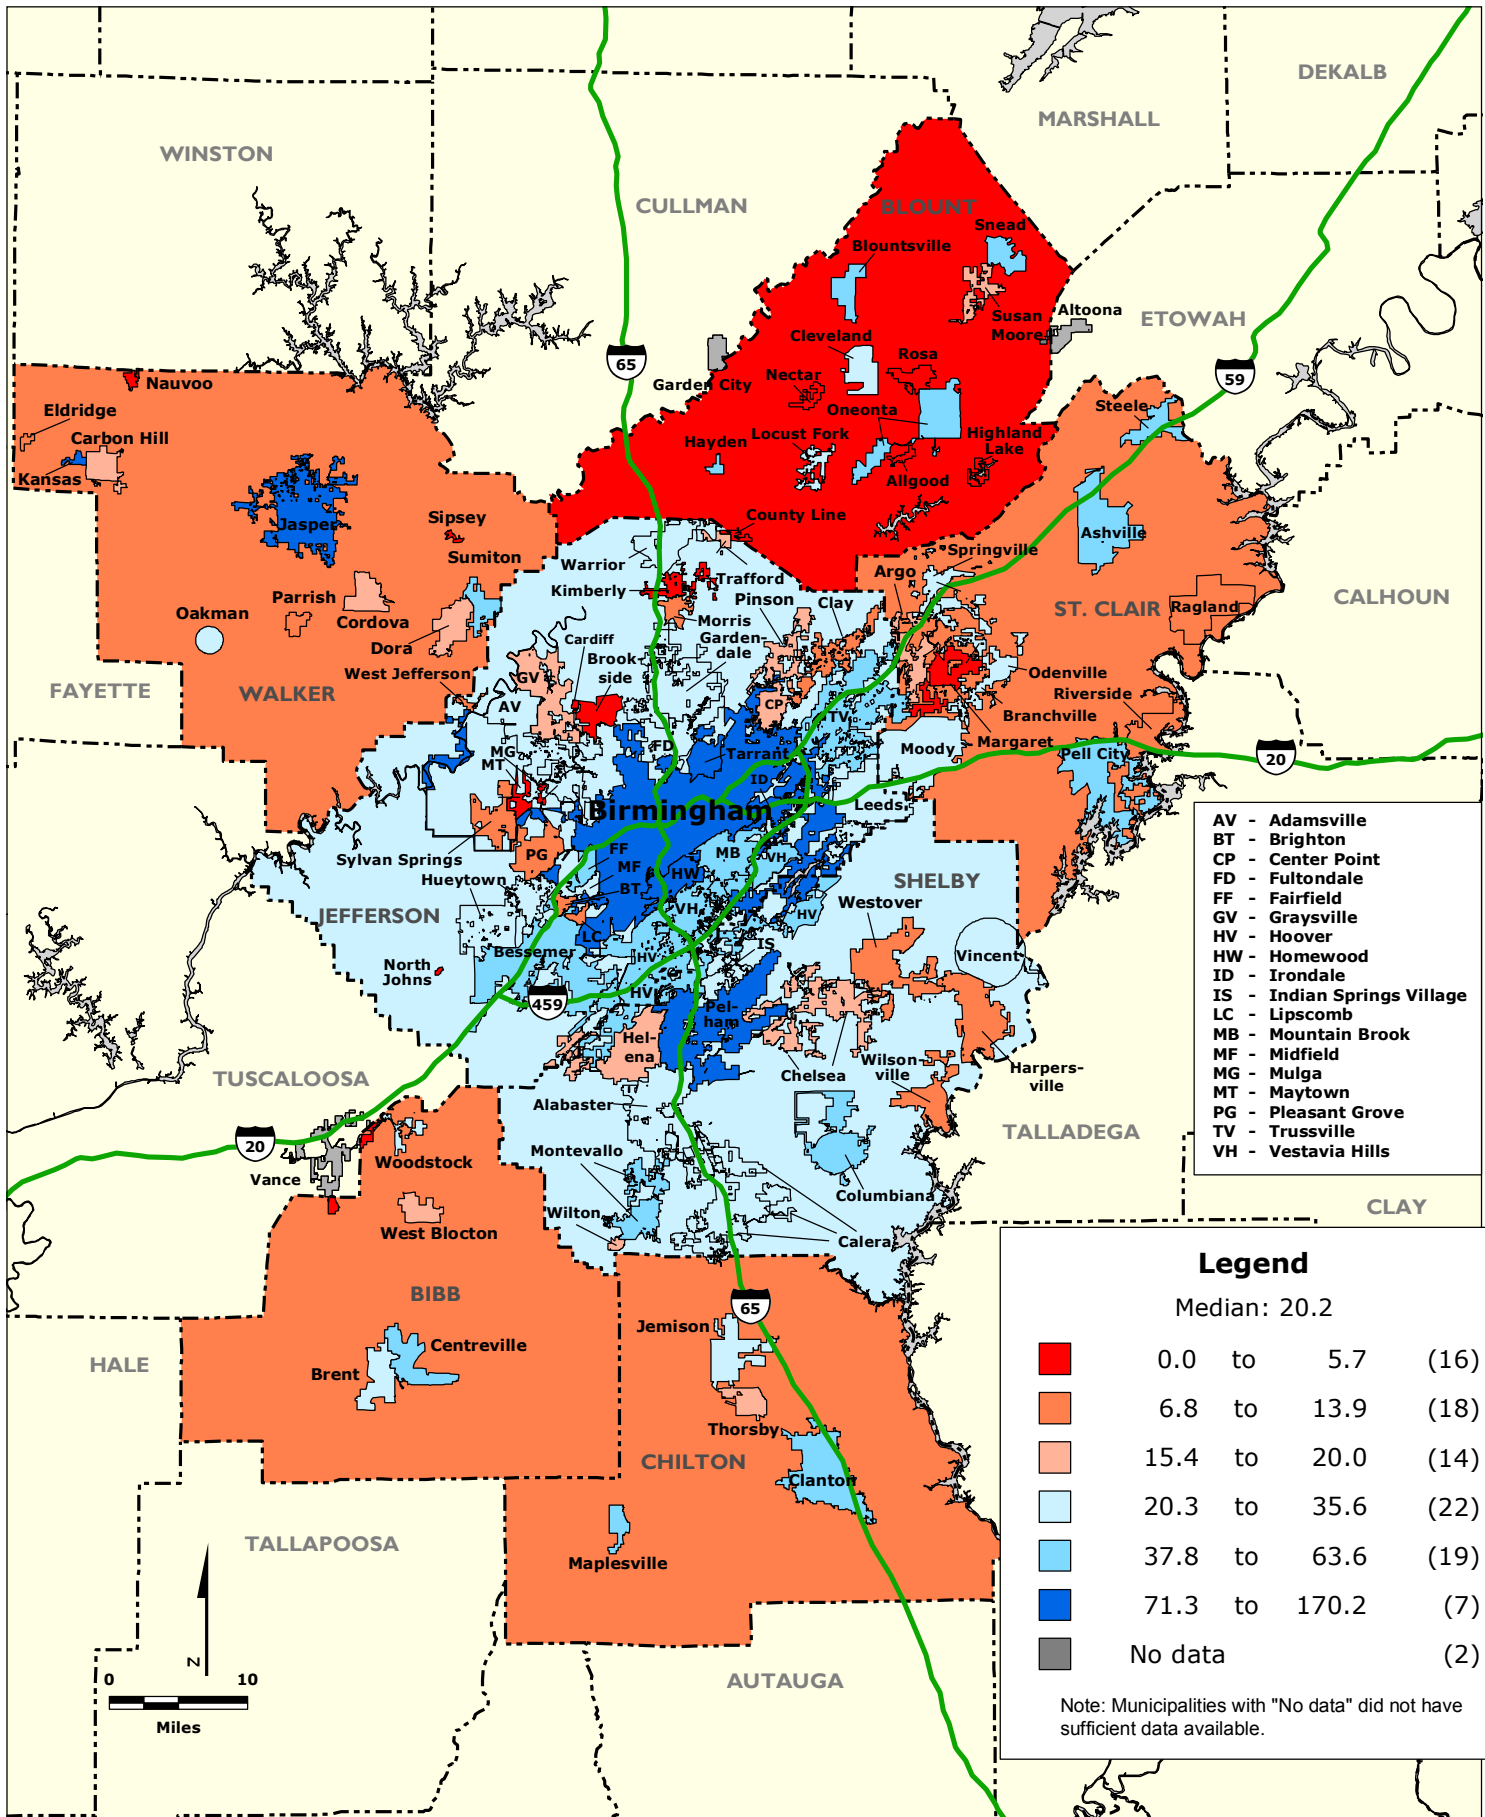

BIRMINGHAM REGION: Jobs per 100 Residents by Municipality and County Unincorporated Area, 2008

Data Source: U.S. Census Bureau, Local Employment Dynamics.