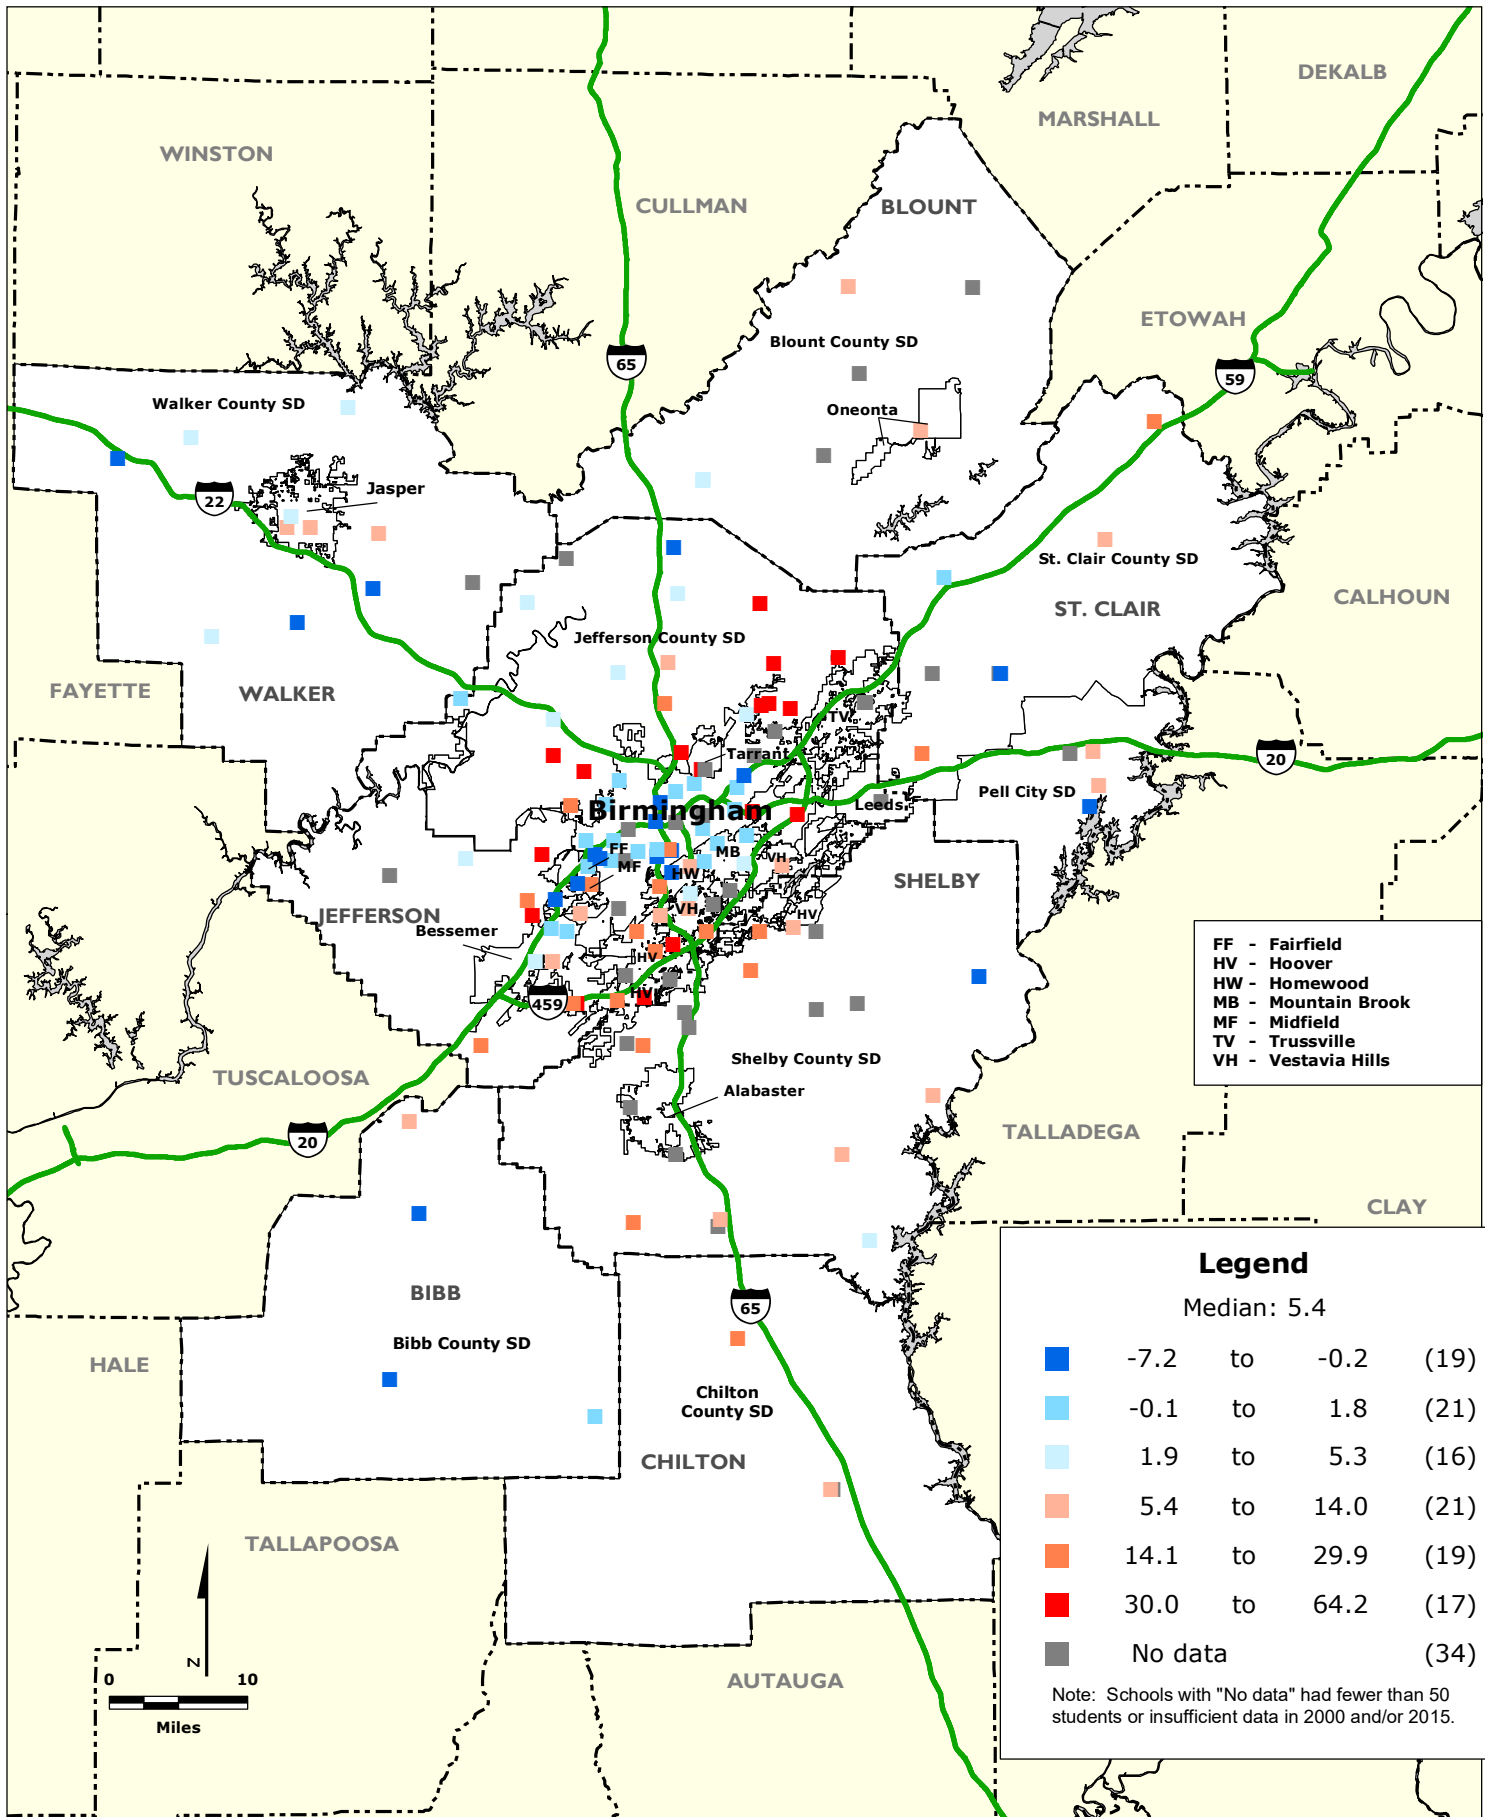

BIRMINGHAM REGION: Percentage Point Change in the Share of Non-Asian Minority Students by Elementary School, 2000-2015

Data Source: National Center for Education Statistics.