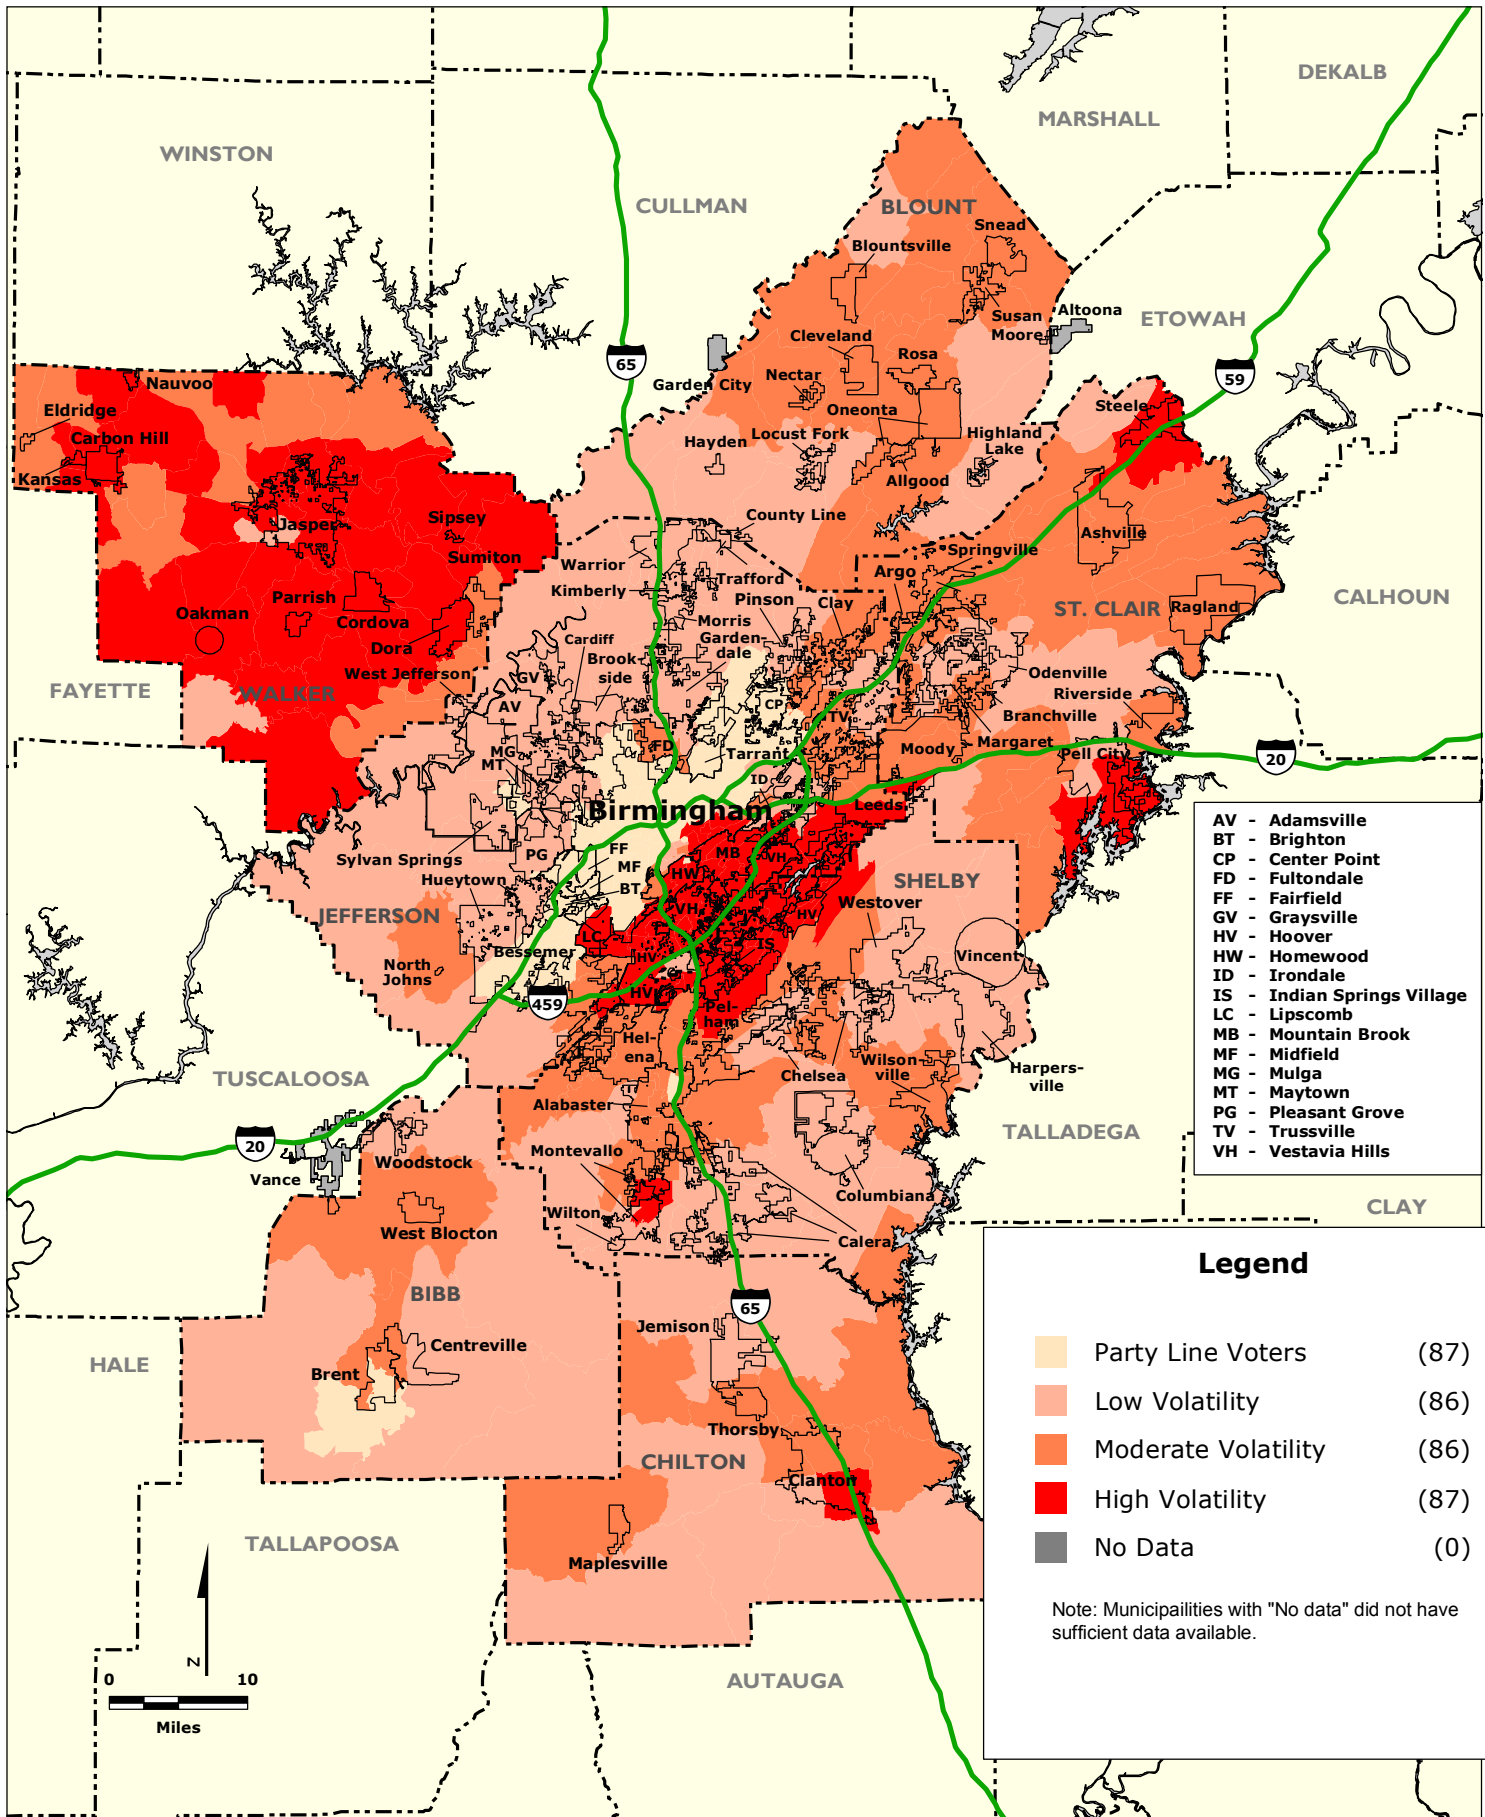

BIRMINGHAM REGION: Voter Volatility by Voting Precincts based on Election Results for the year 2012

Data Sources: Alabama Secretary of State; Harvard Election Data Archive; Jefferson County Board of Registrars.