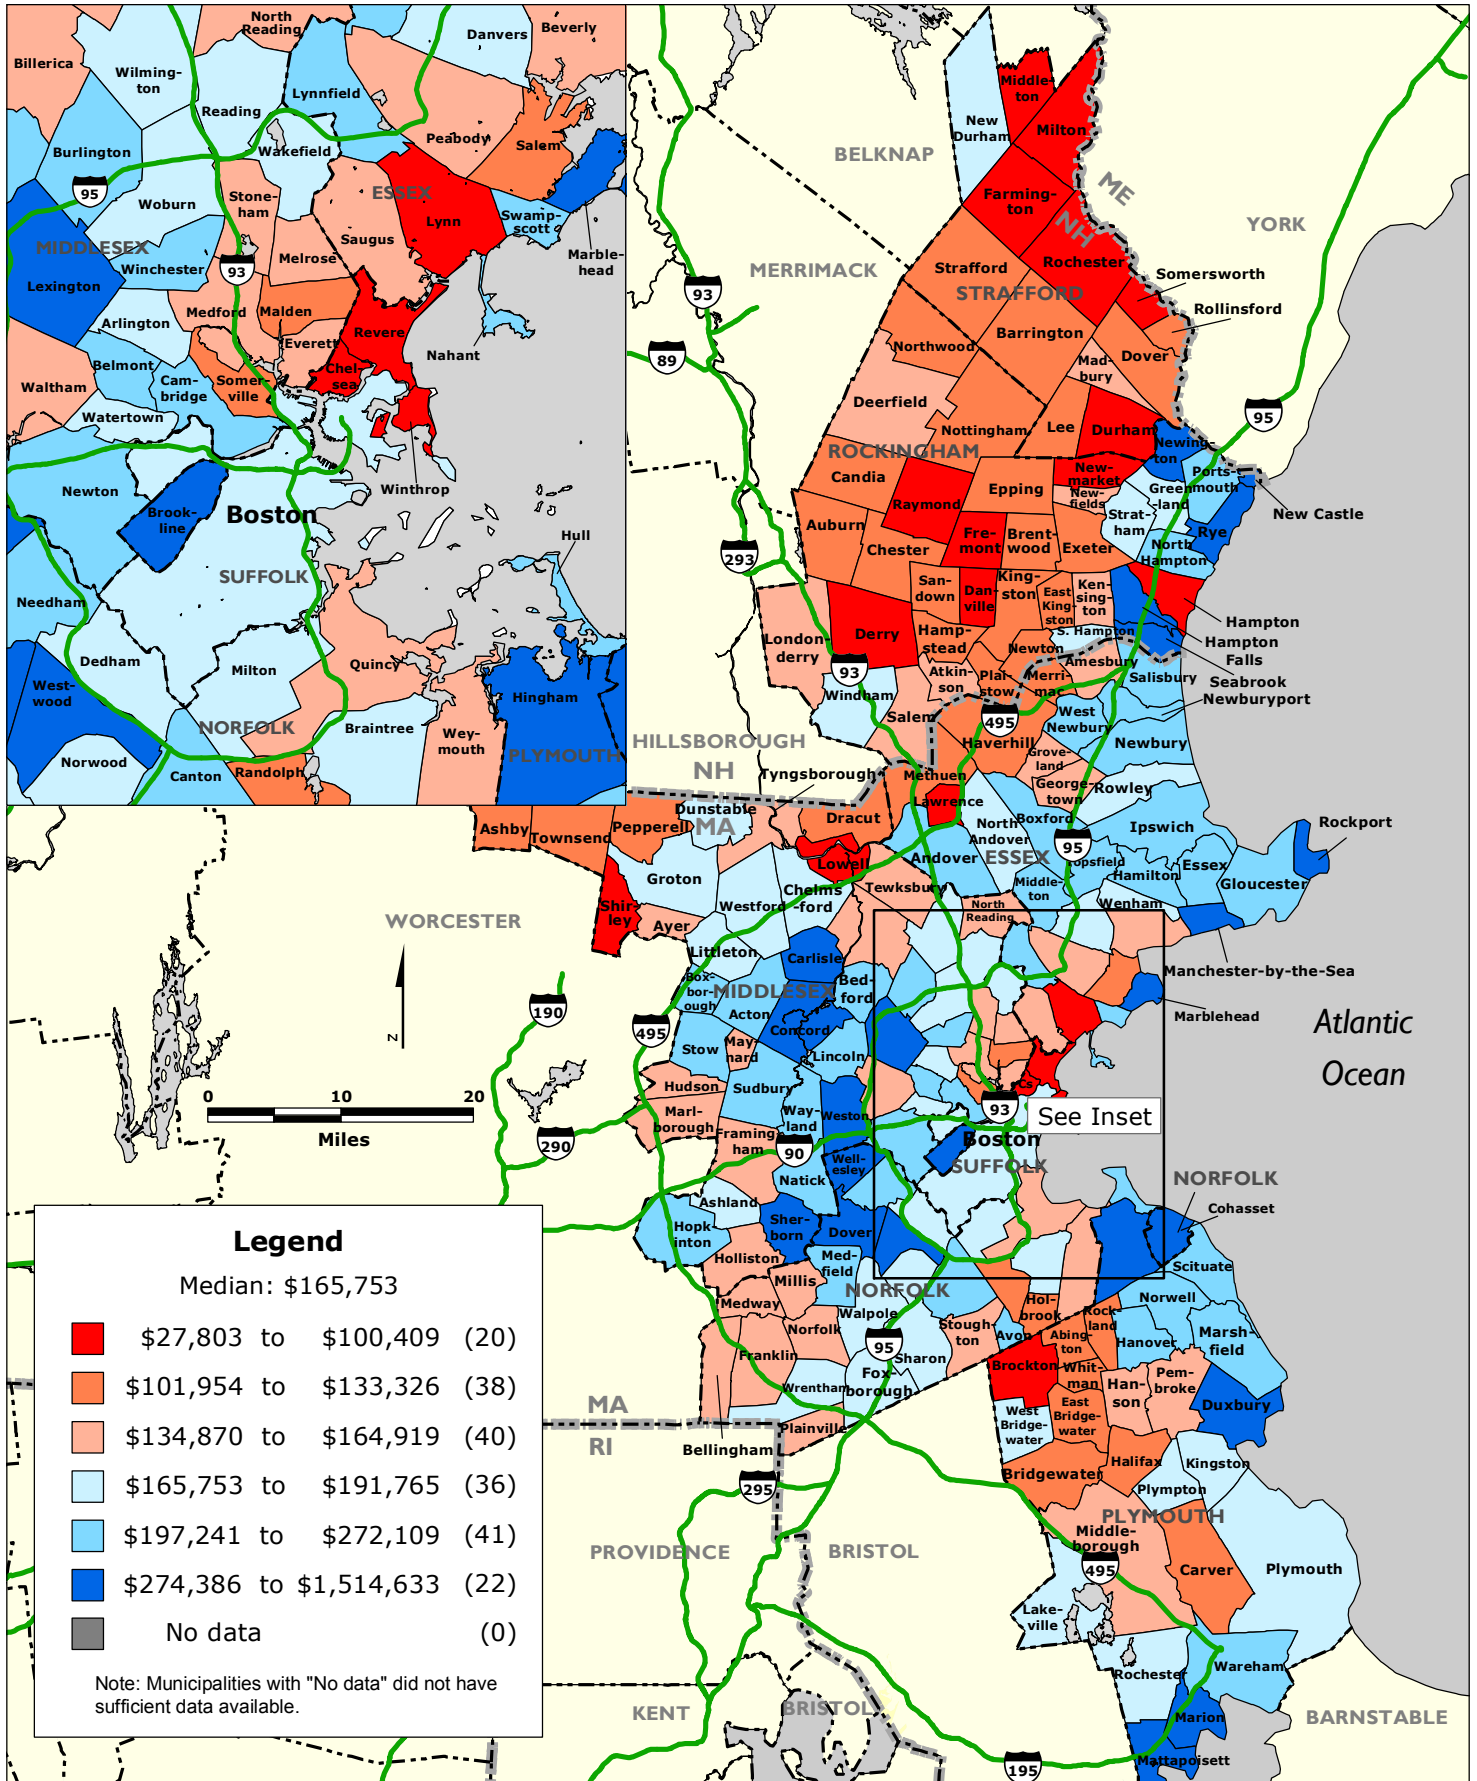

BOSTON REGION

Market Value of Property Per Capita by Municipality, 2008

Data Source: Massachusetts Department of Revenue; New Hampshire Department of Revenue Administration.