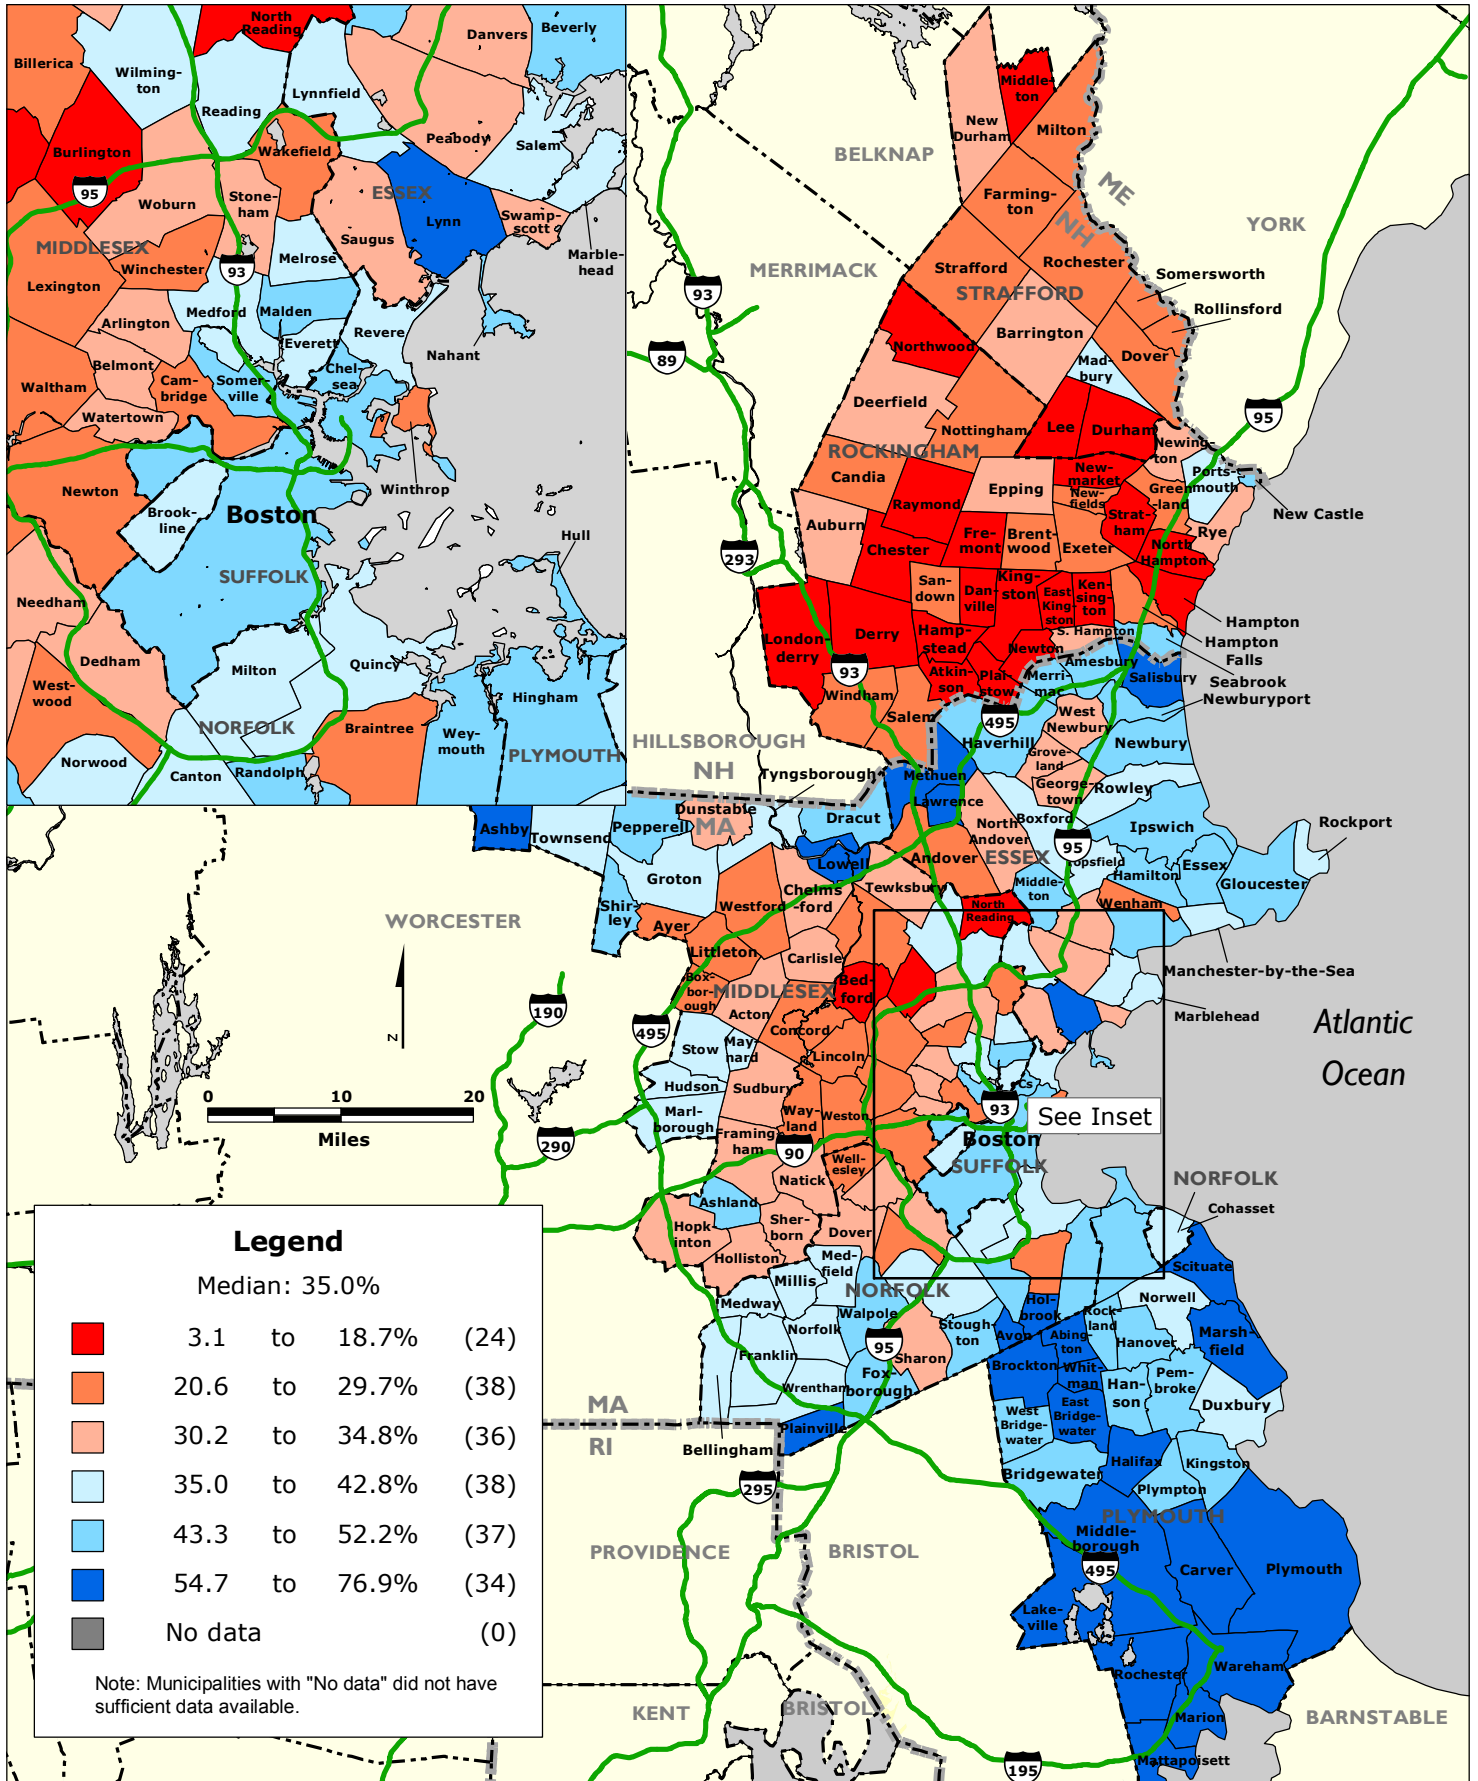

# BOSTON REGION

## Percentage Change in Market Value of Property Per Capita by Municipality, 2003-2008

Data Source: Massachusetts Department of Revenue; New Hampshire Department of Revenue Administration.