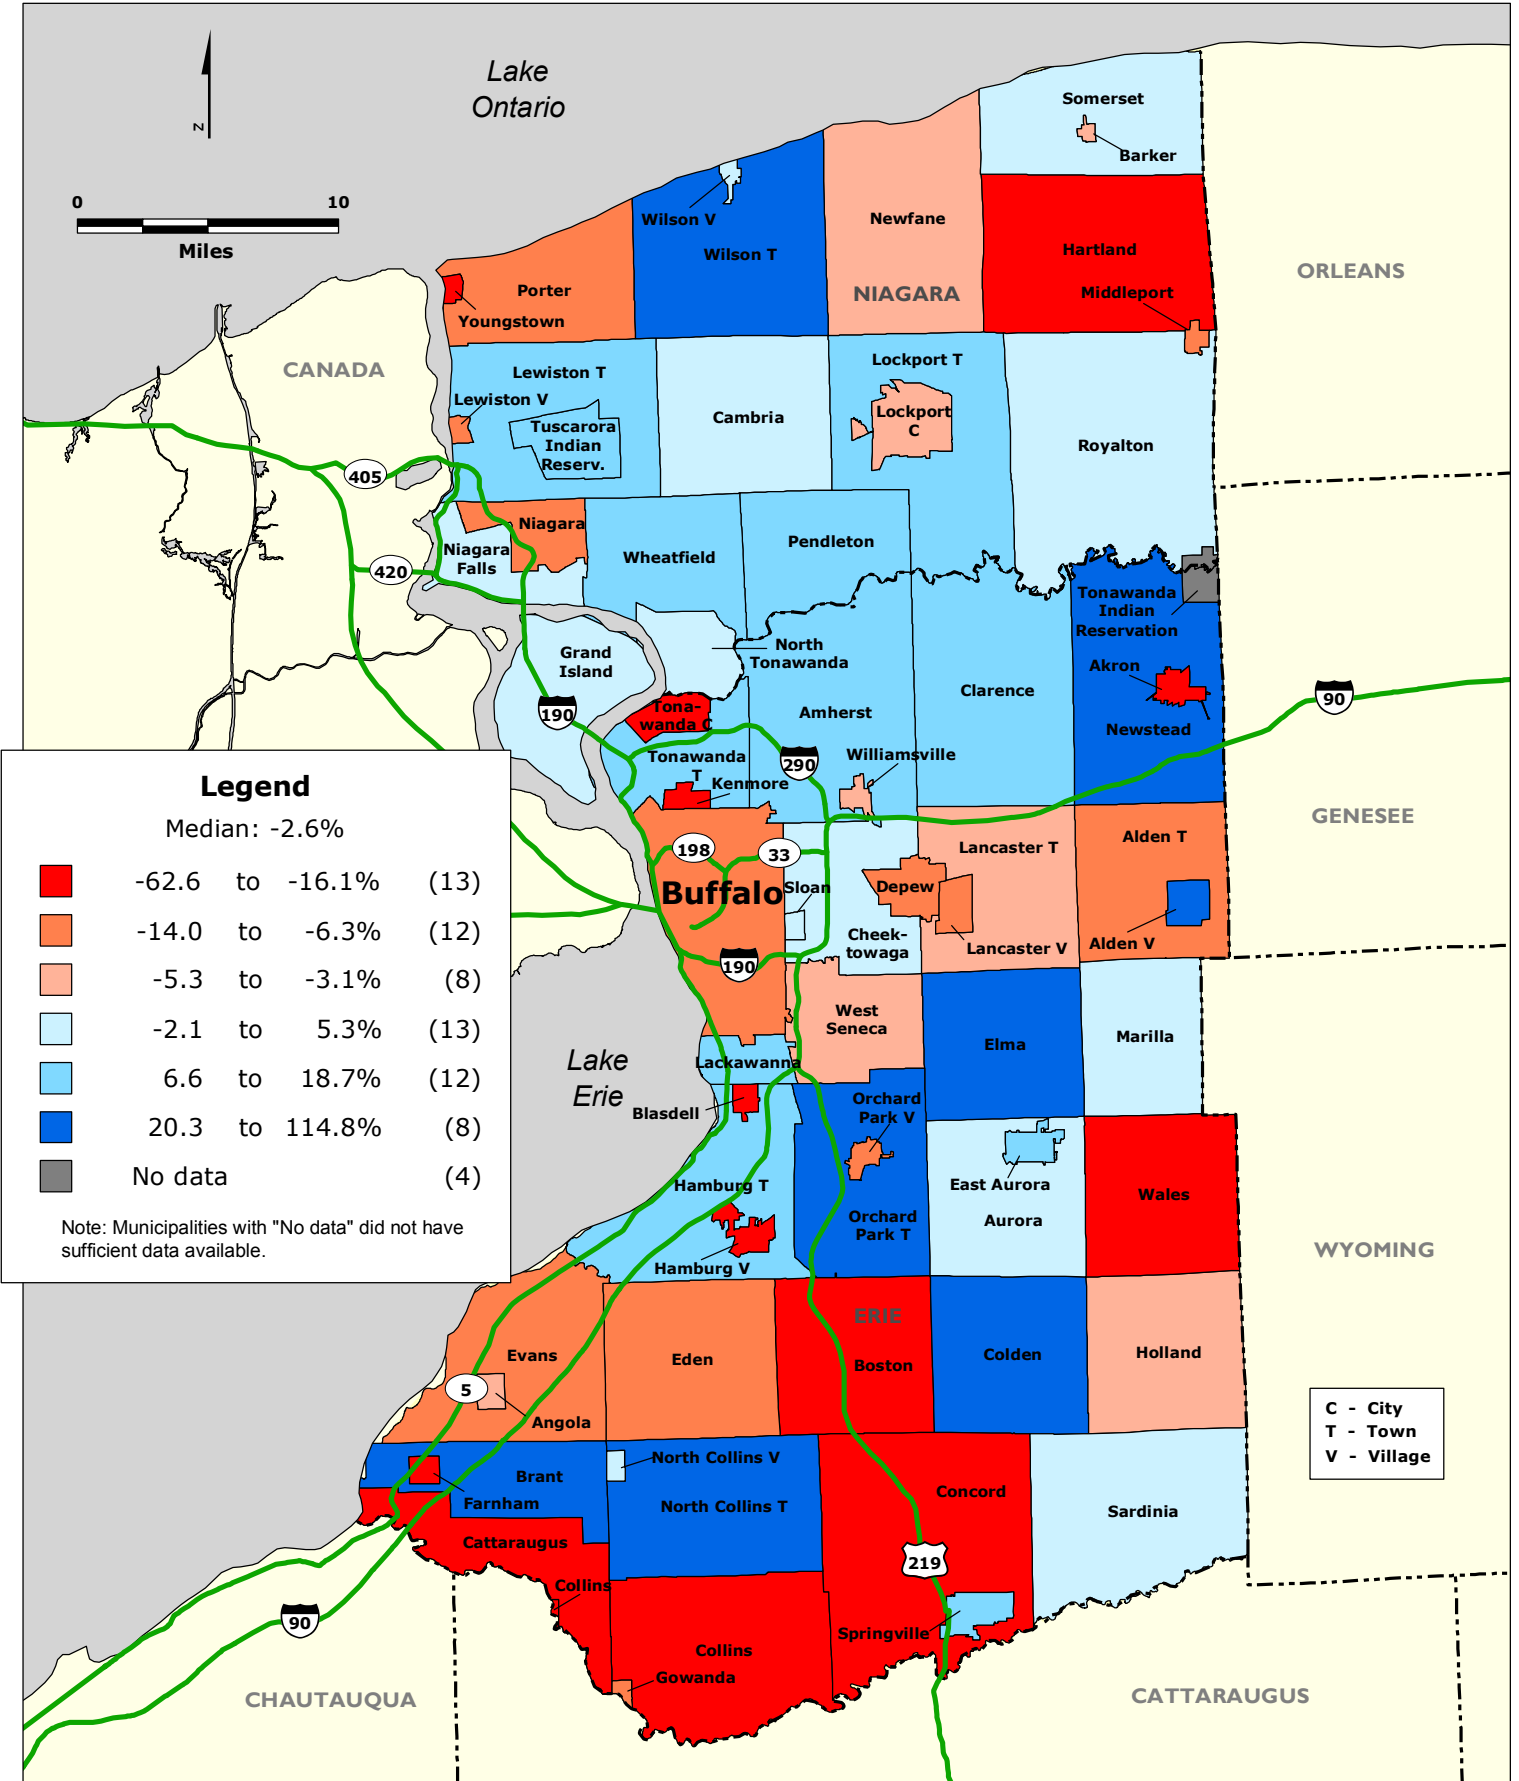

BUFFALO REGION: Percentage Change in Jobs by Municipality, 2003-2008

Data Source: U.S. Census Bureau, Local Employment Dynamics.