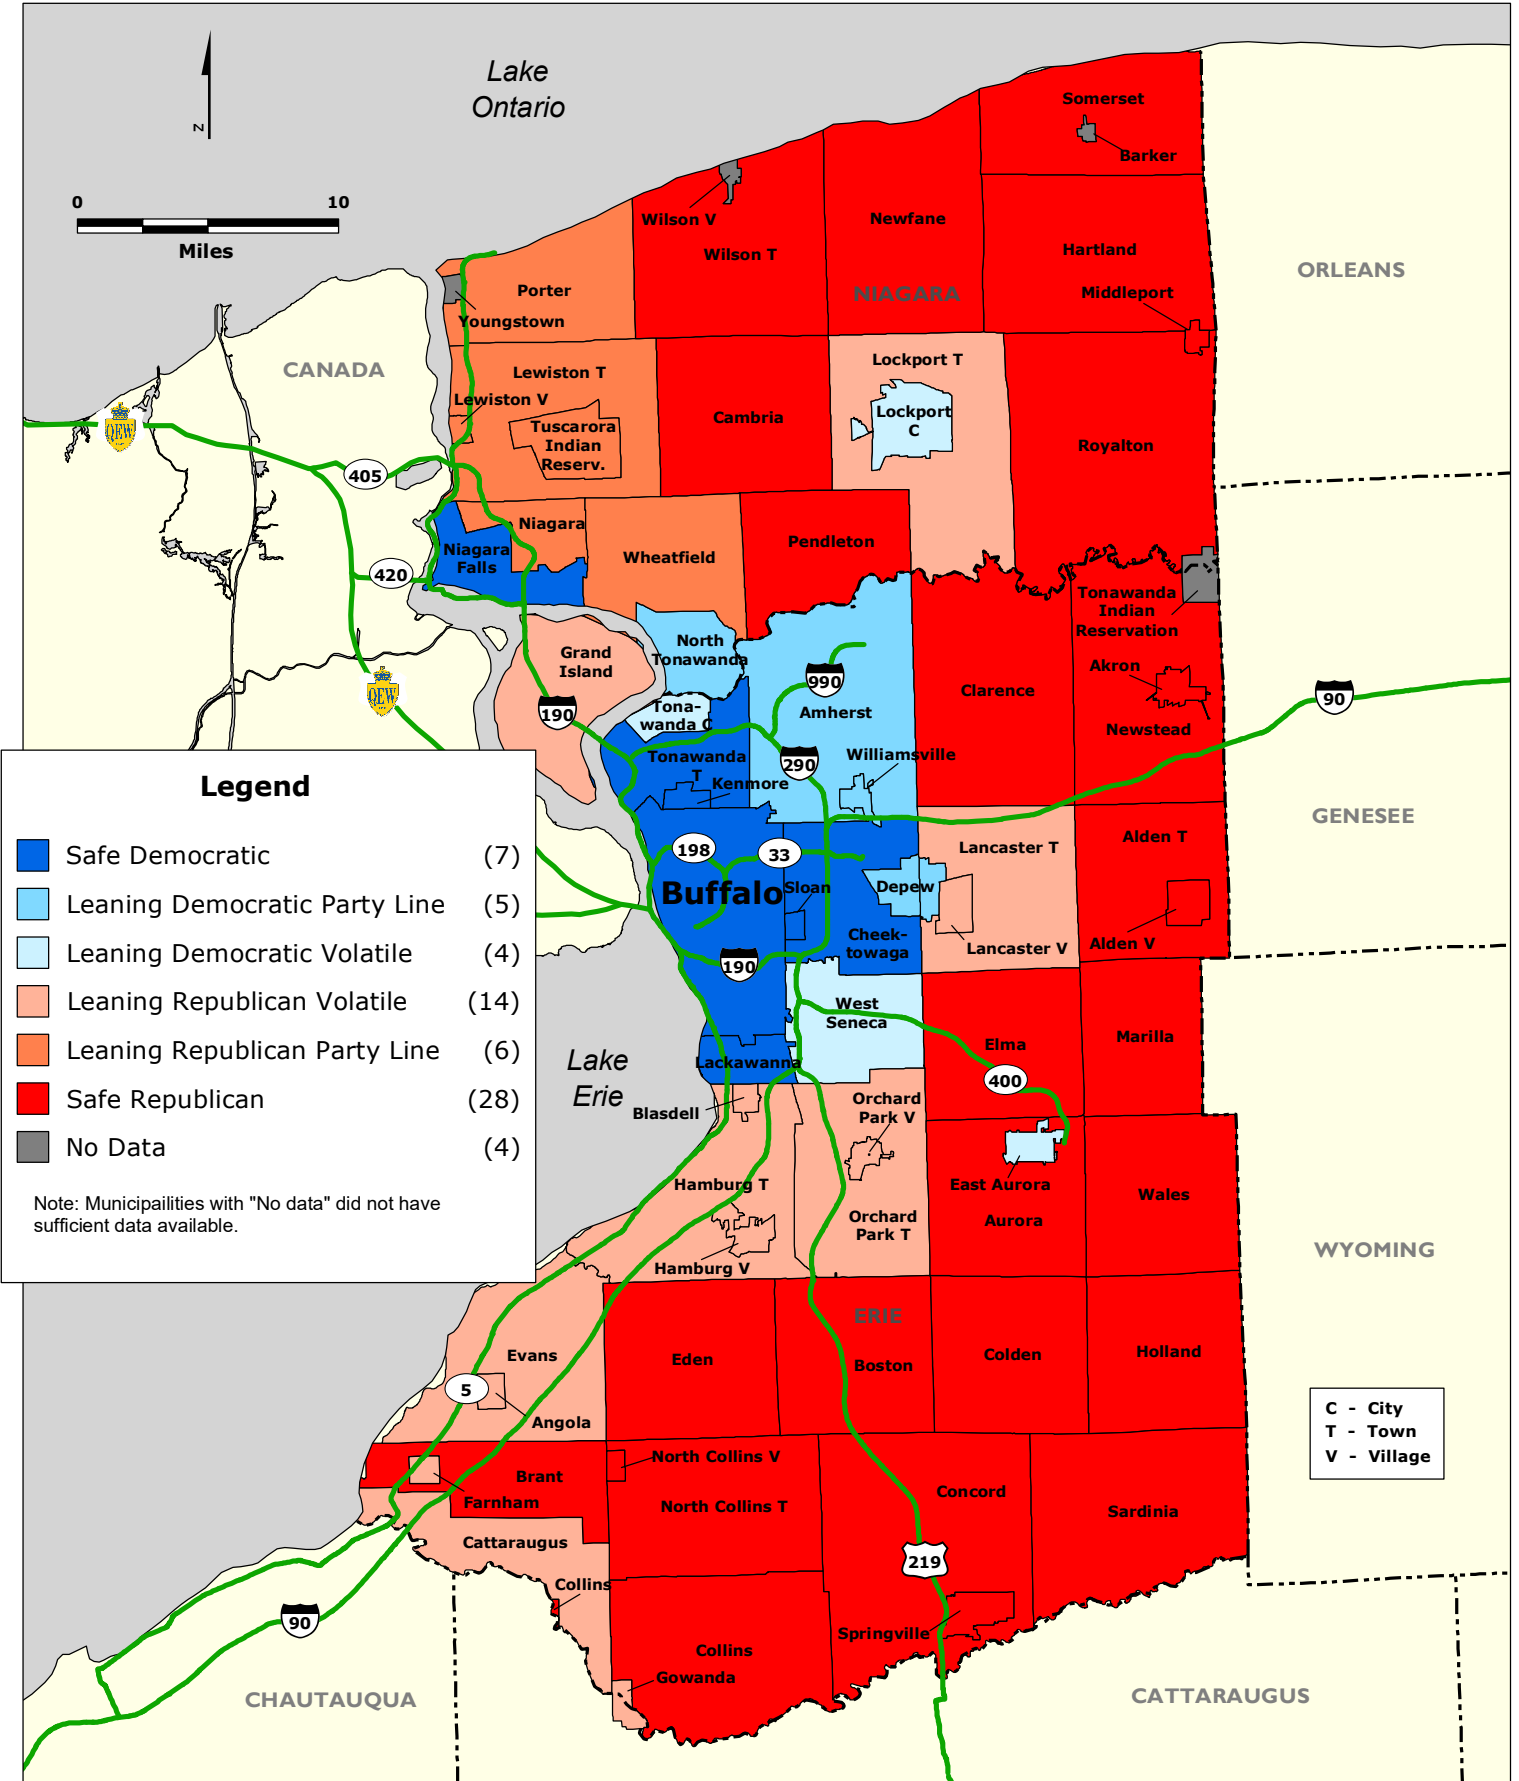

# BUFFALO REGION: Party Preferences by Municipalities based on Election Results for the year 2016

Data Source: OpenElections Project; Erie County Board of Elections and Niagara County Board of Elections.