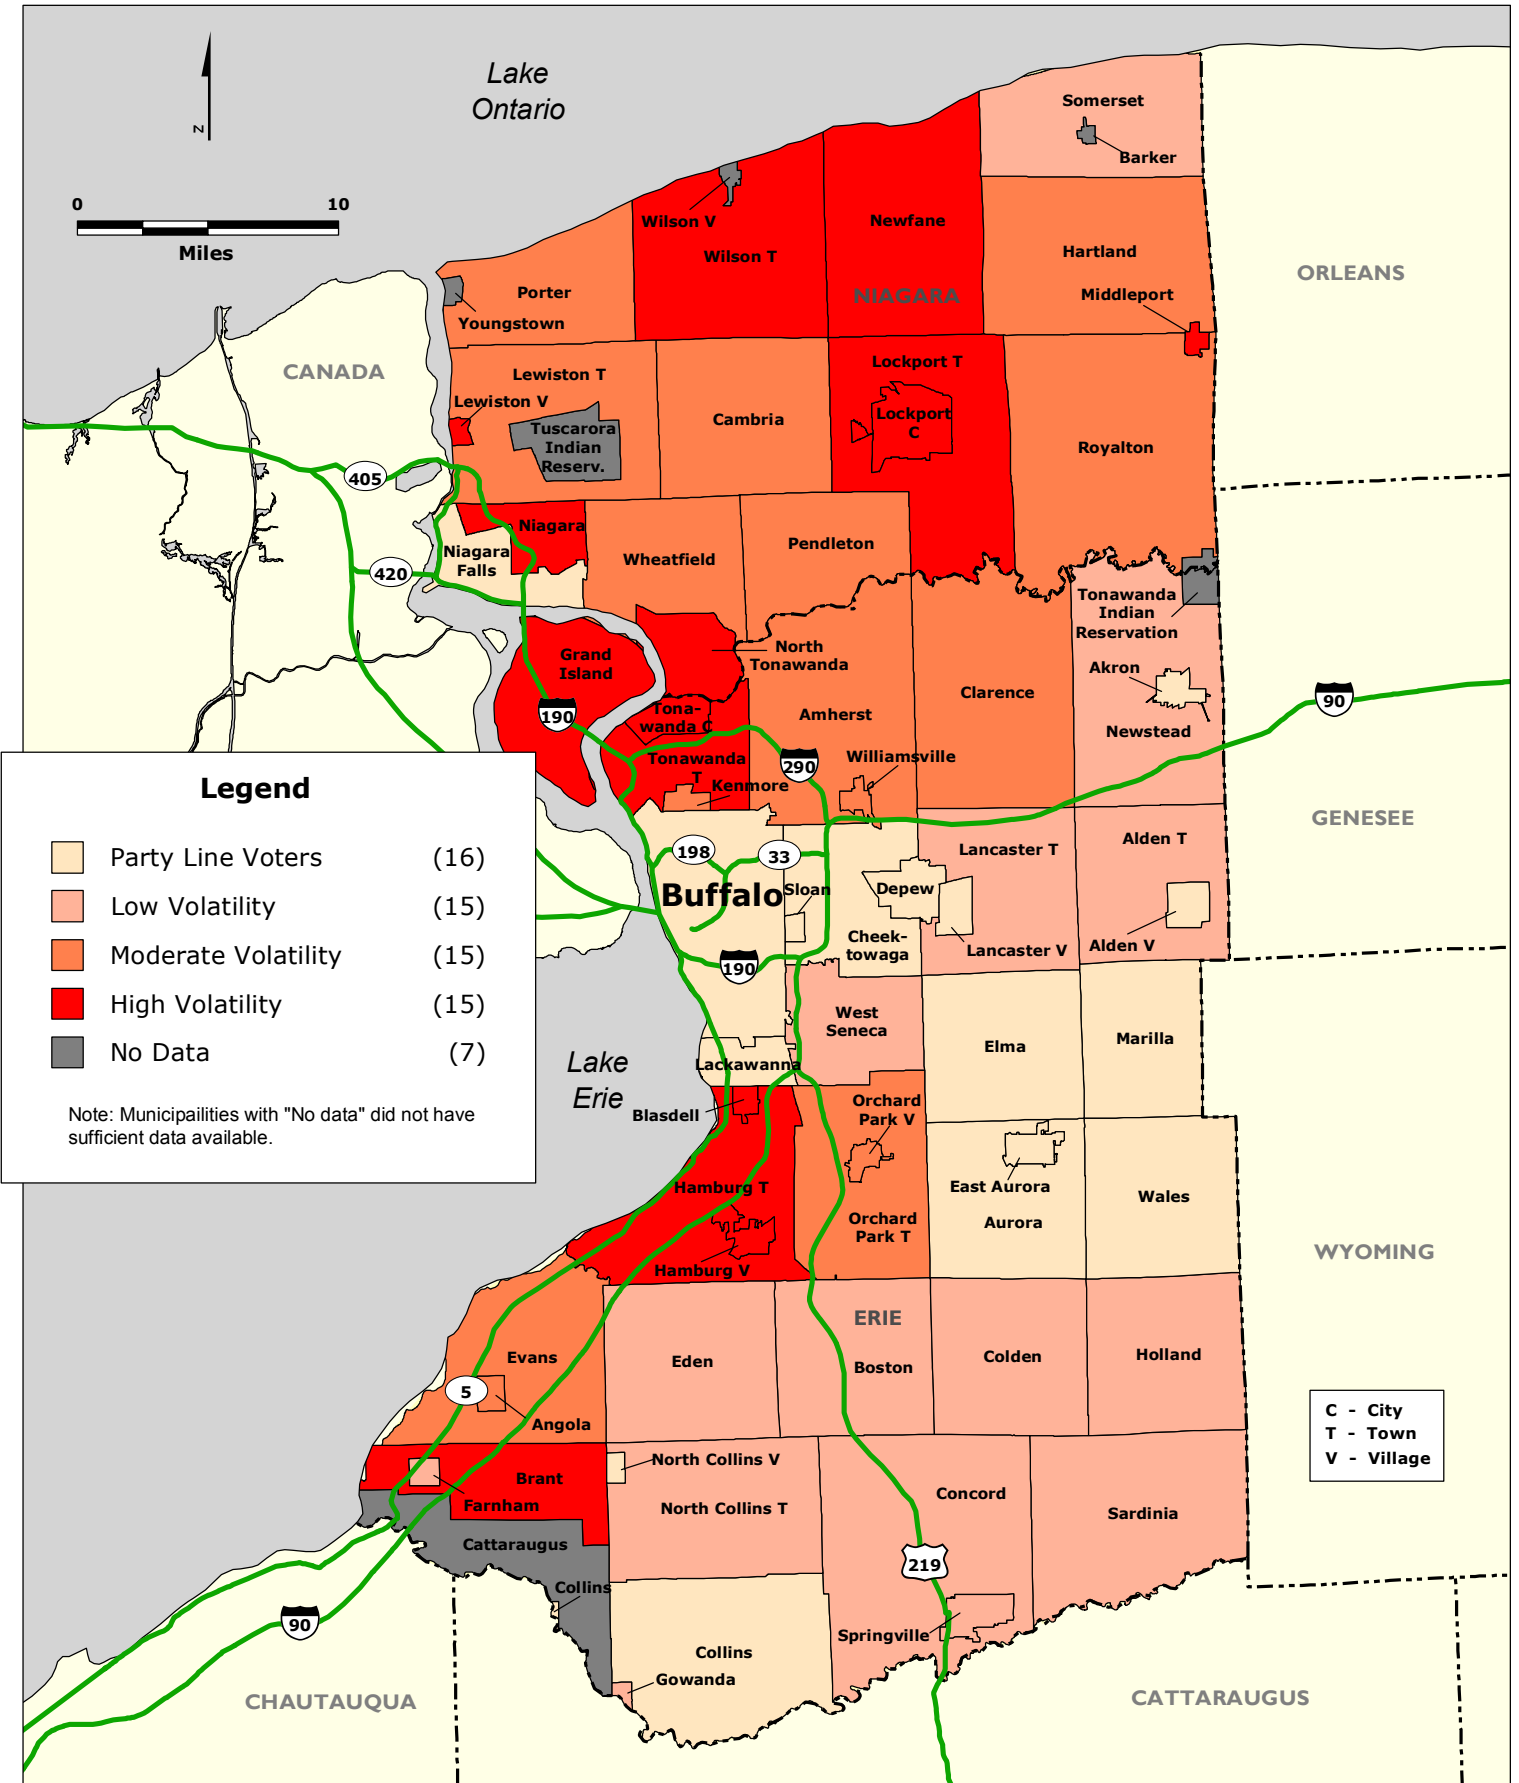

BUFFALO REGION: Voter Volatility by Municipalities based on Election Results for the year 2012

Data Source: Erie County Board of Elections and Niagara County Board of Elections.