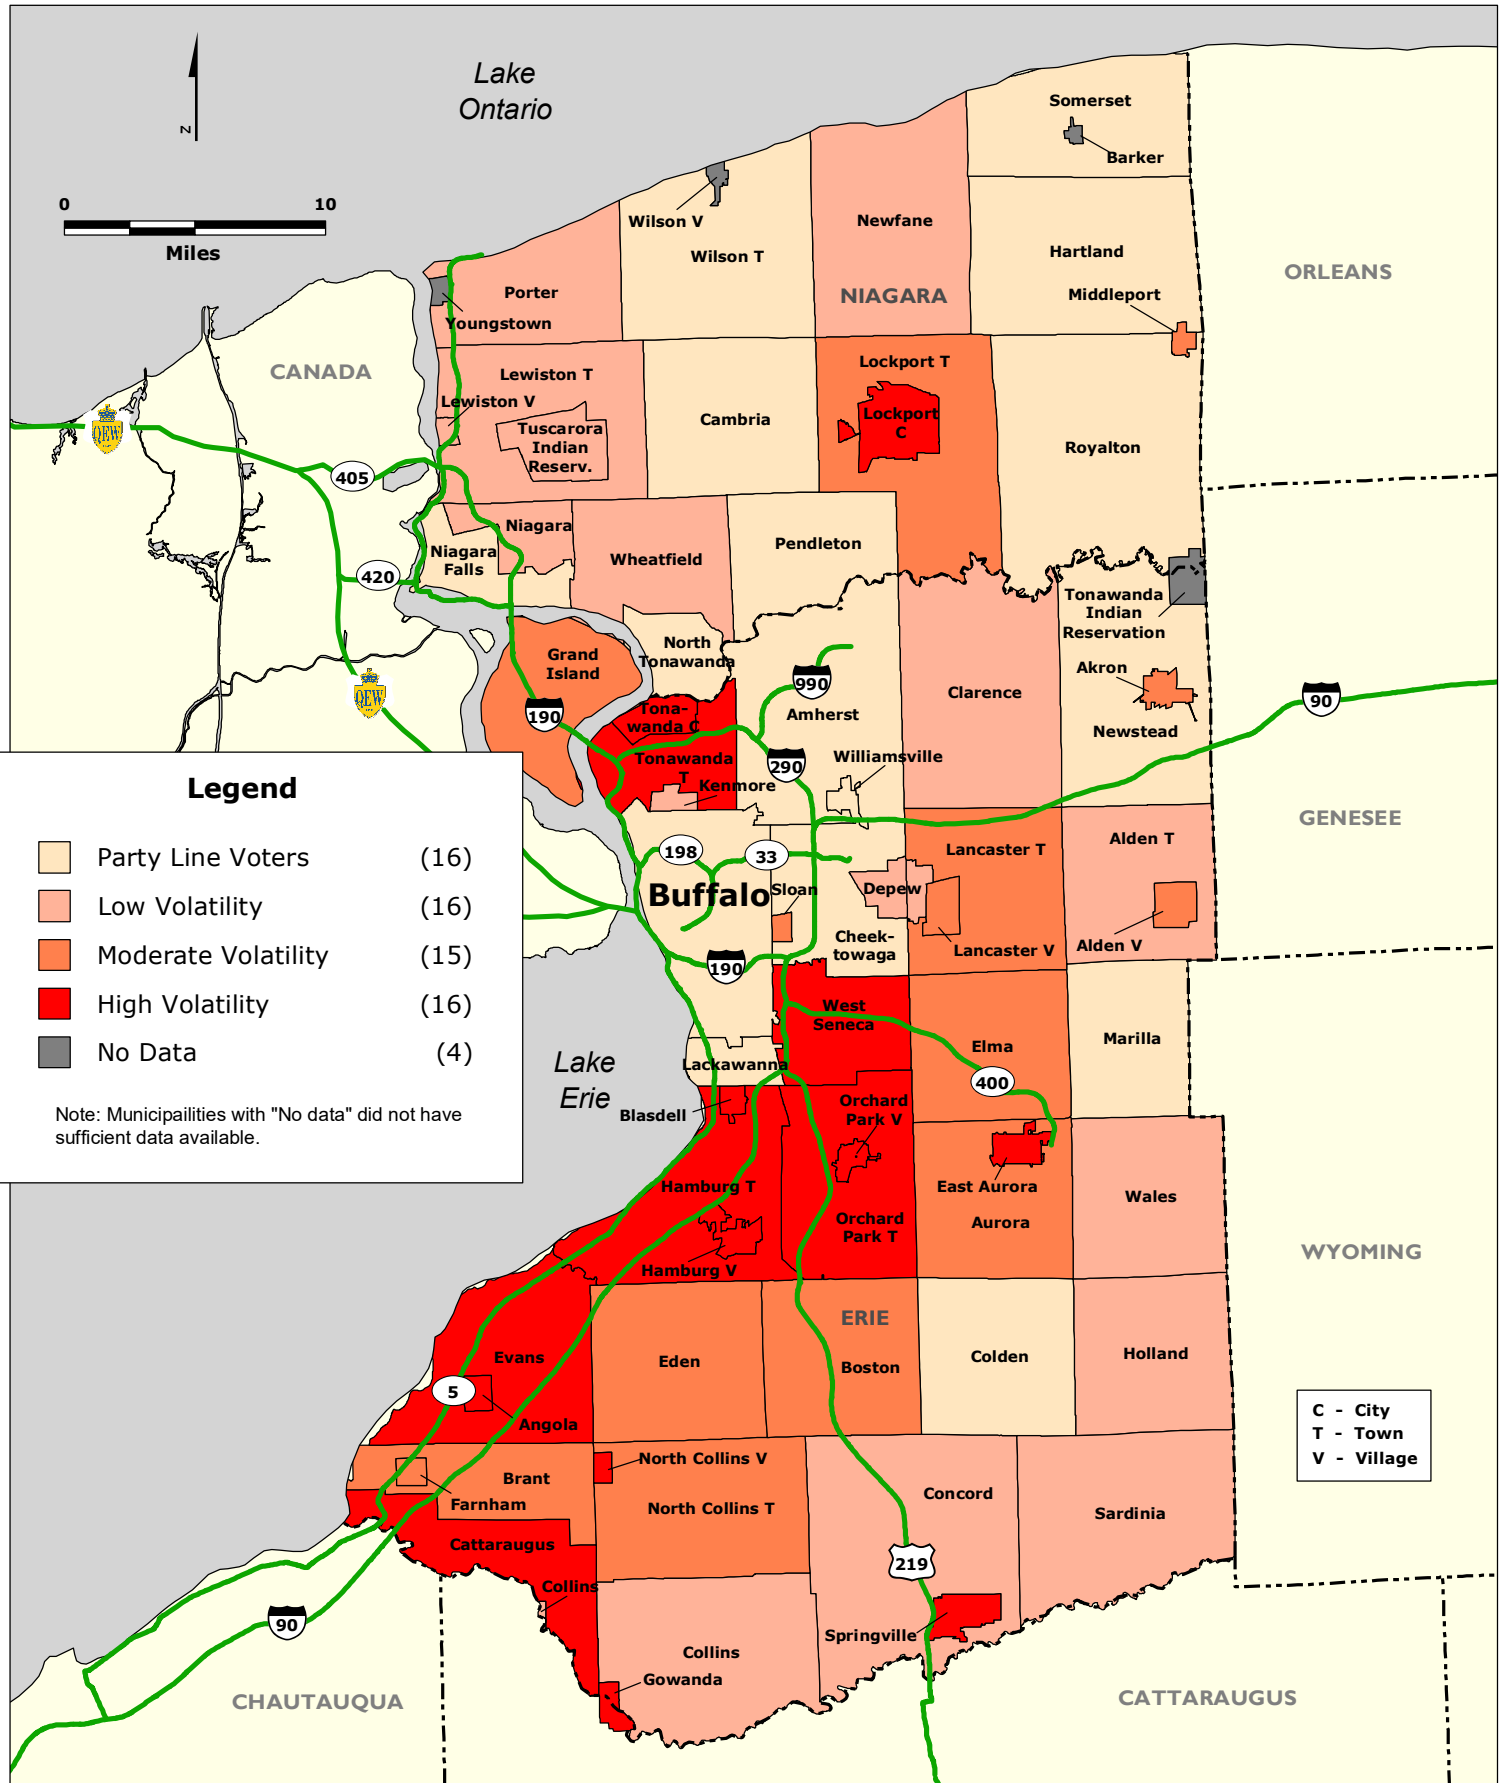

BUFFALO REGION: Voter Volatility by Municipalities based on Election Results for the year 2016

Data Source: OpenElections Project; Erie County Board of Elections and Niagara County Board of Elections.