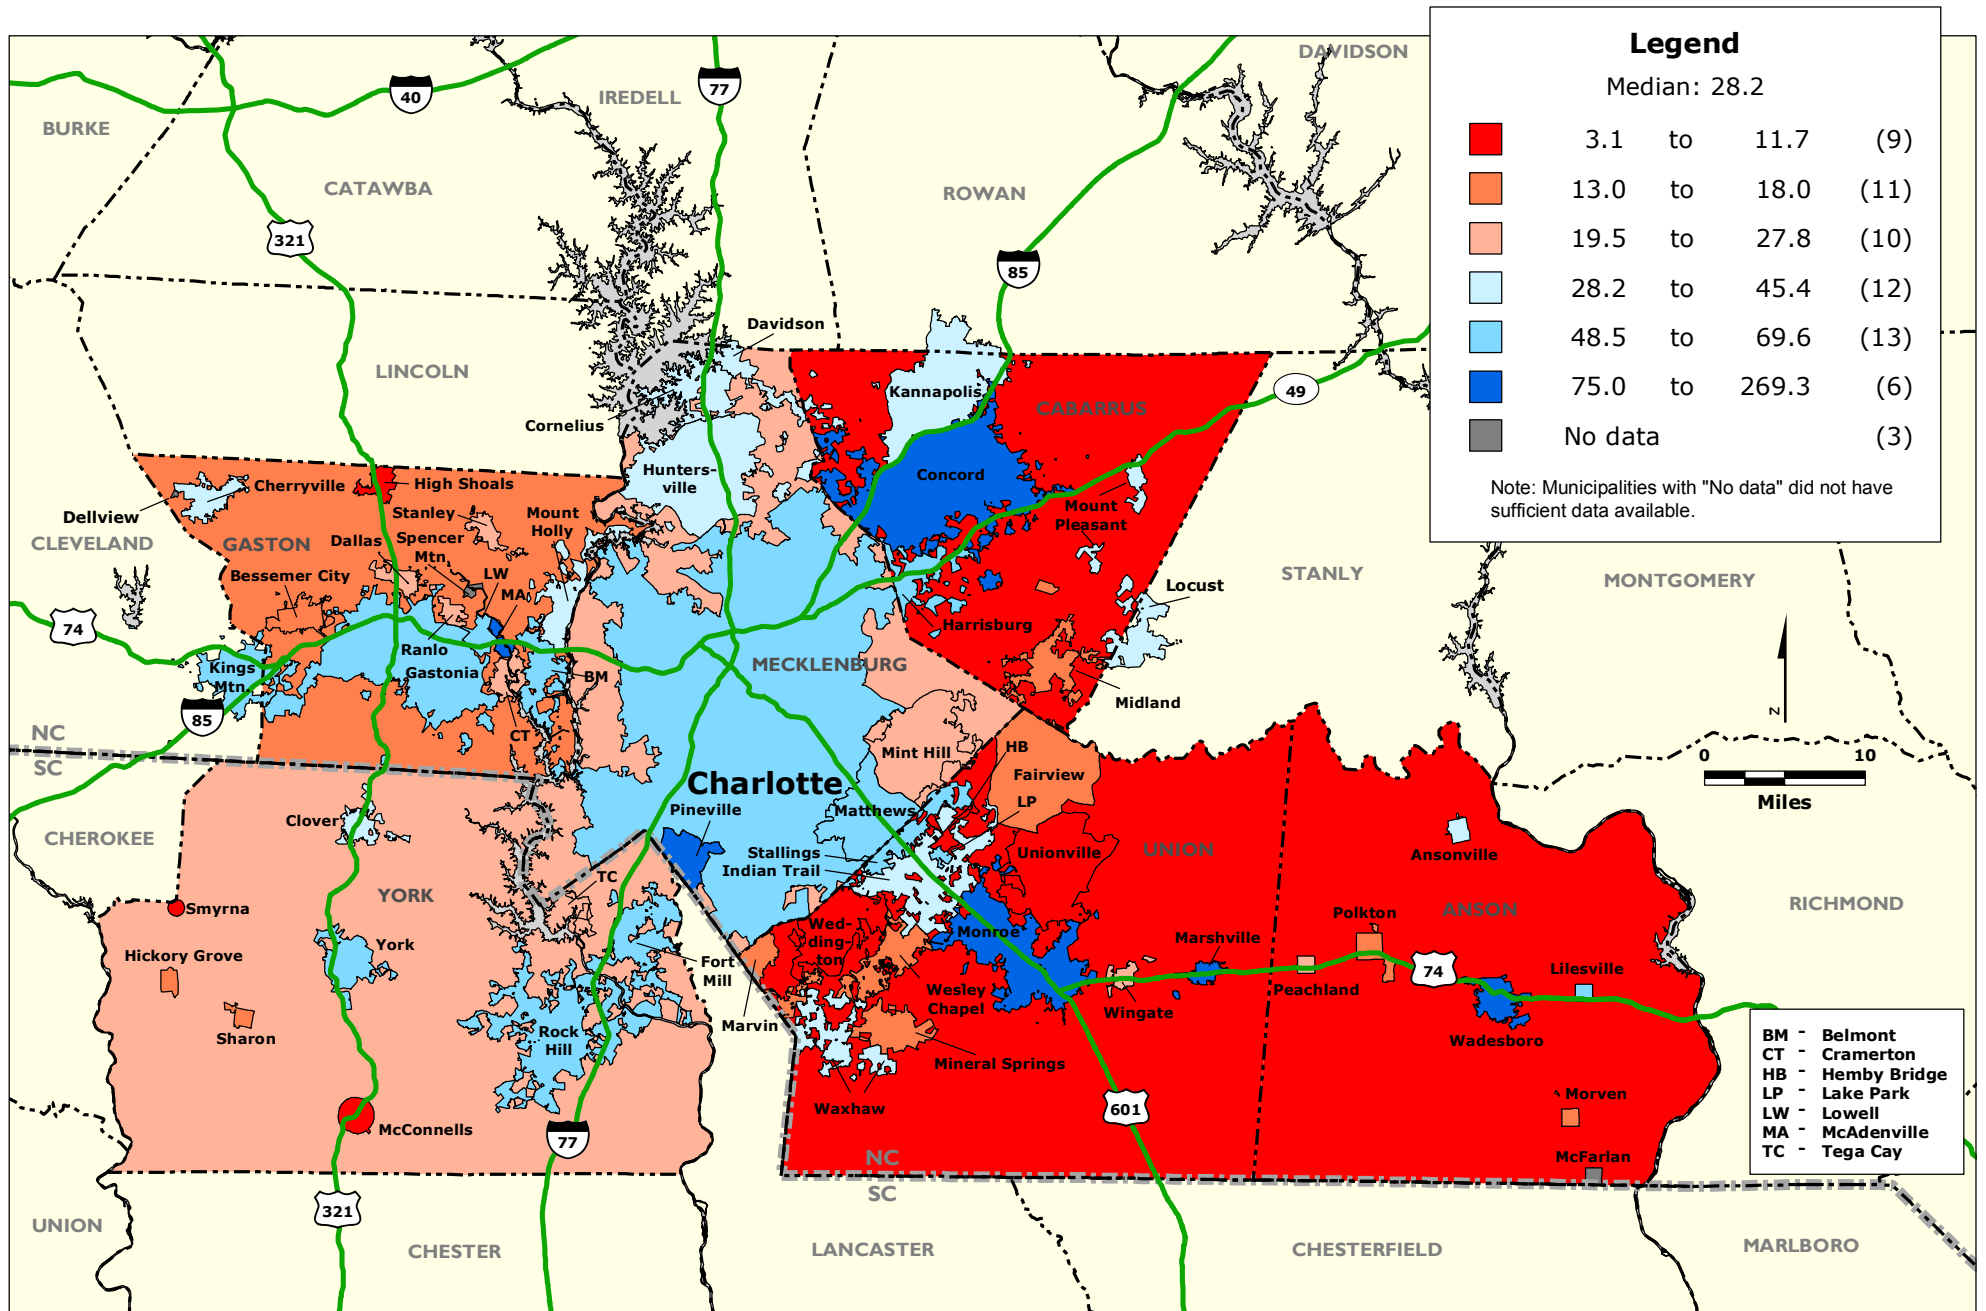

# CHARLOTTE REGION: Jobs per 100 Residents by Municipality and County Unincorporated Area, 2007

Data Source: U.S. Census Bureau, Local Employment Dynamics.