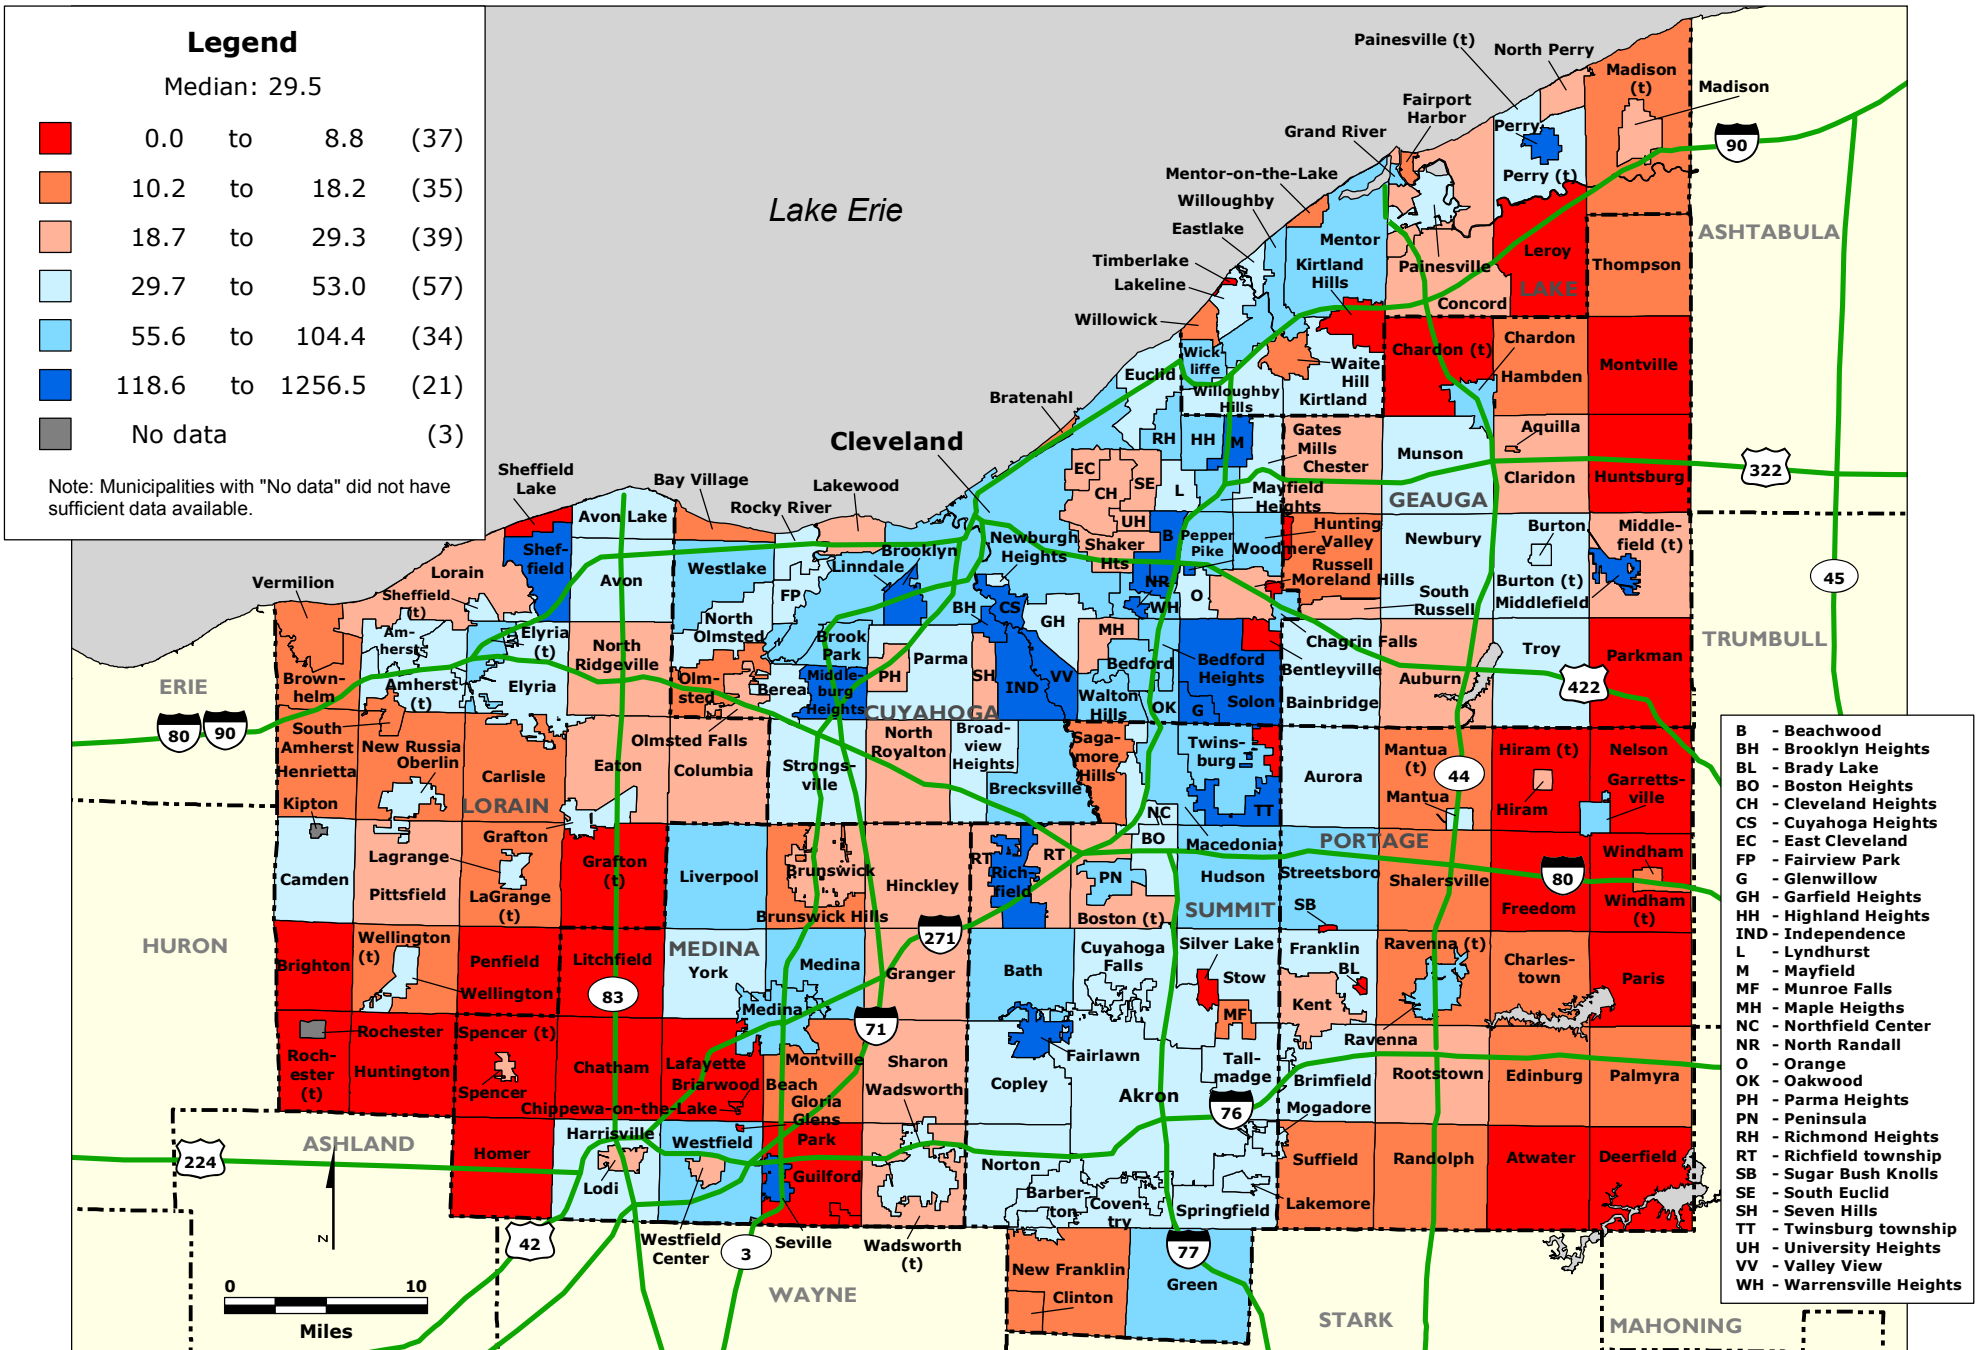

CLEVELAND - AKRON REGION: Jobs per 100 Residents by Municipality, 2008

Data Source: U.S. Census Bureau, Local Employment Dynamics.