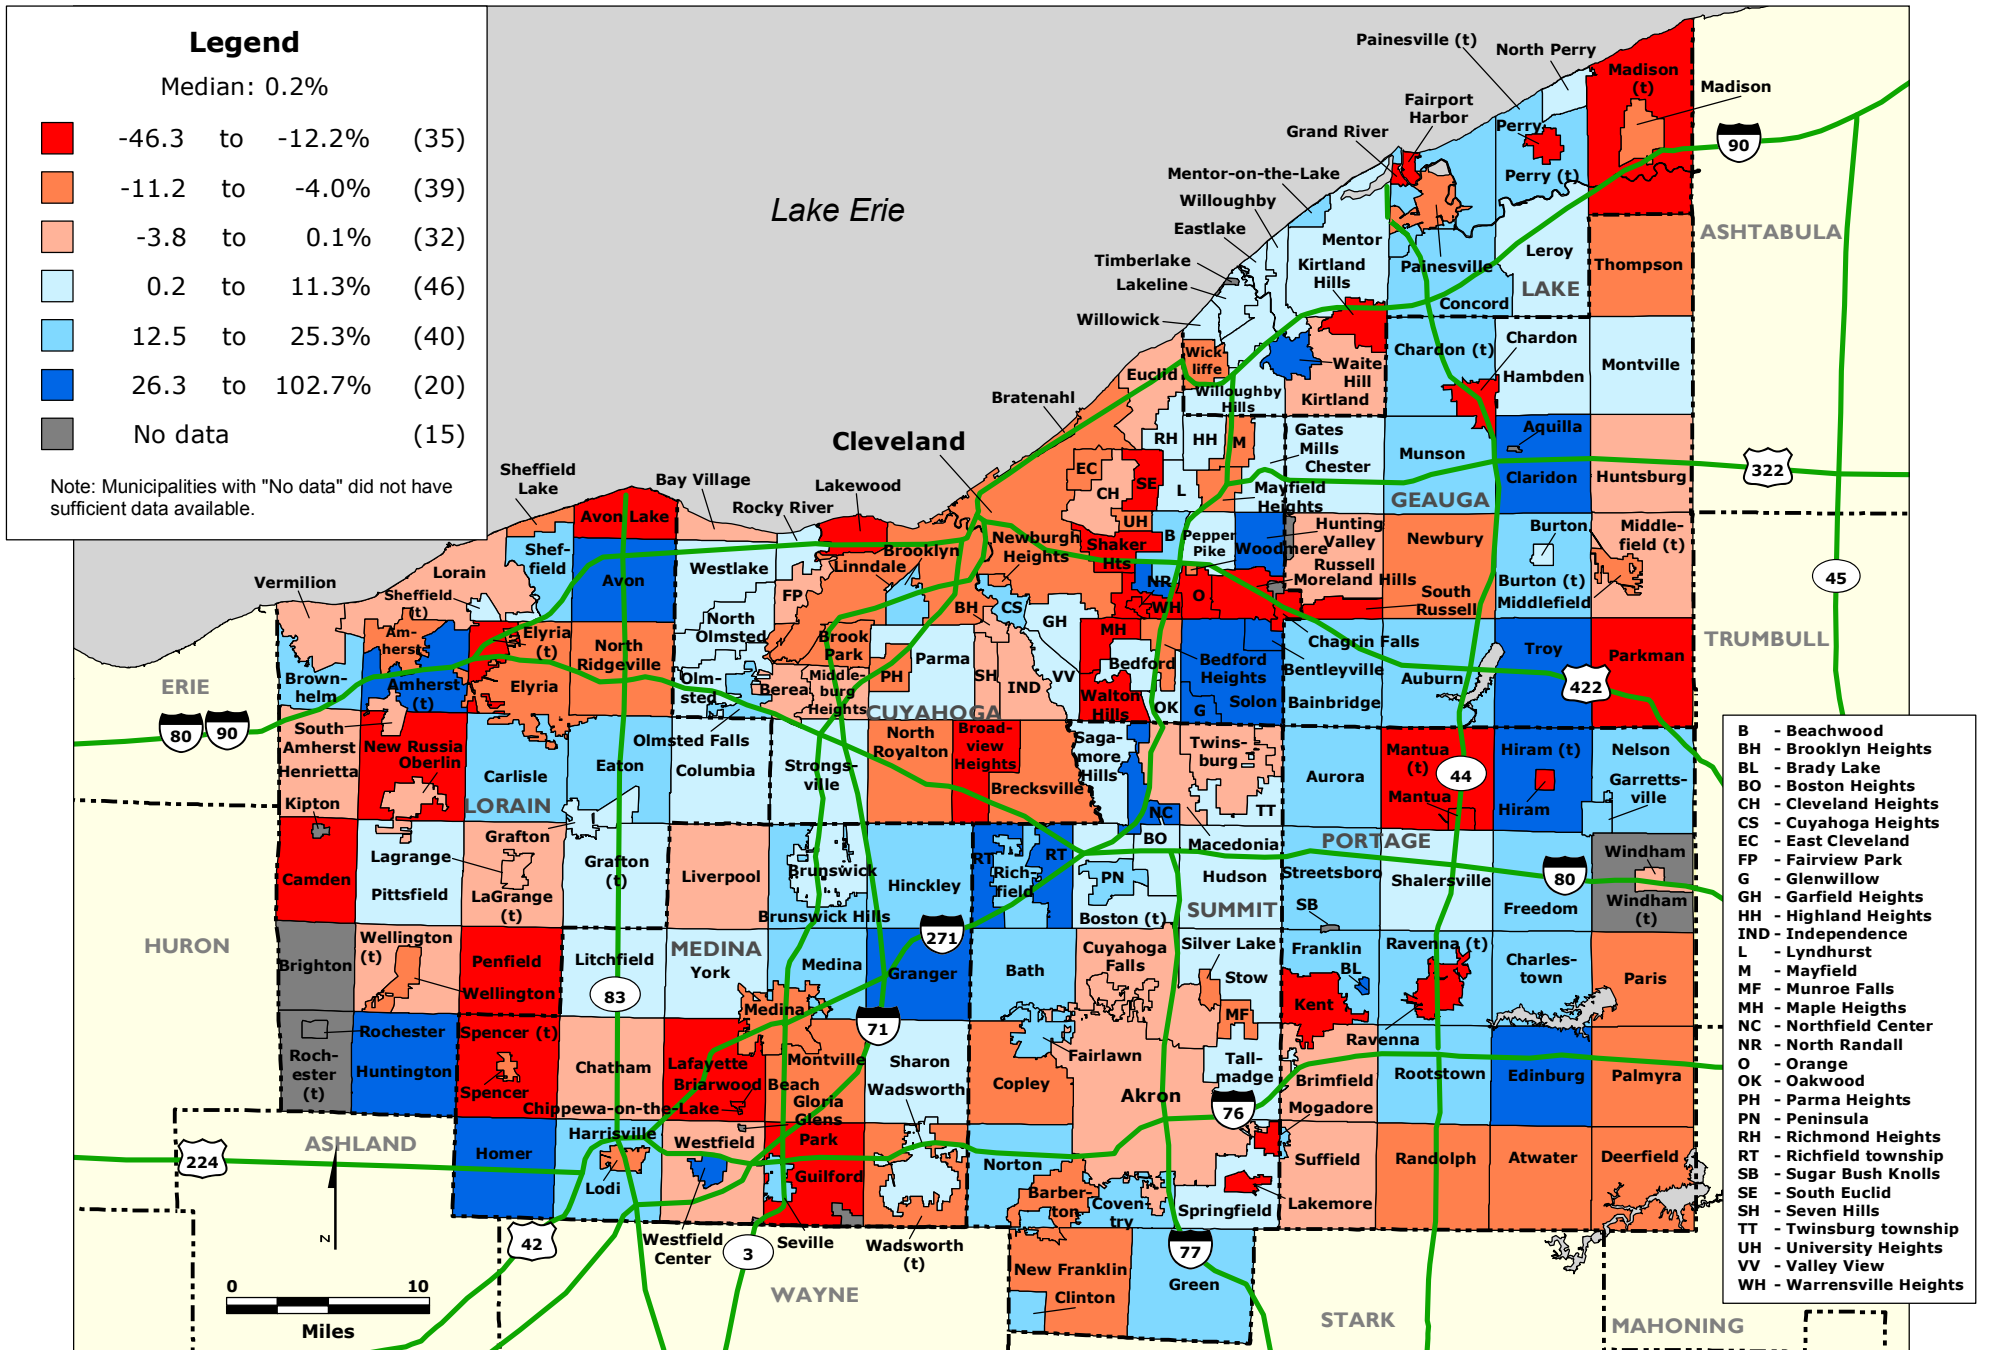

CLEVELAND - AKRON REGION: Percentage Change in Jobs by Municipality, 2003-2008

Data Source: U.S. Census Bureau, Local Employment Dynamics.