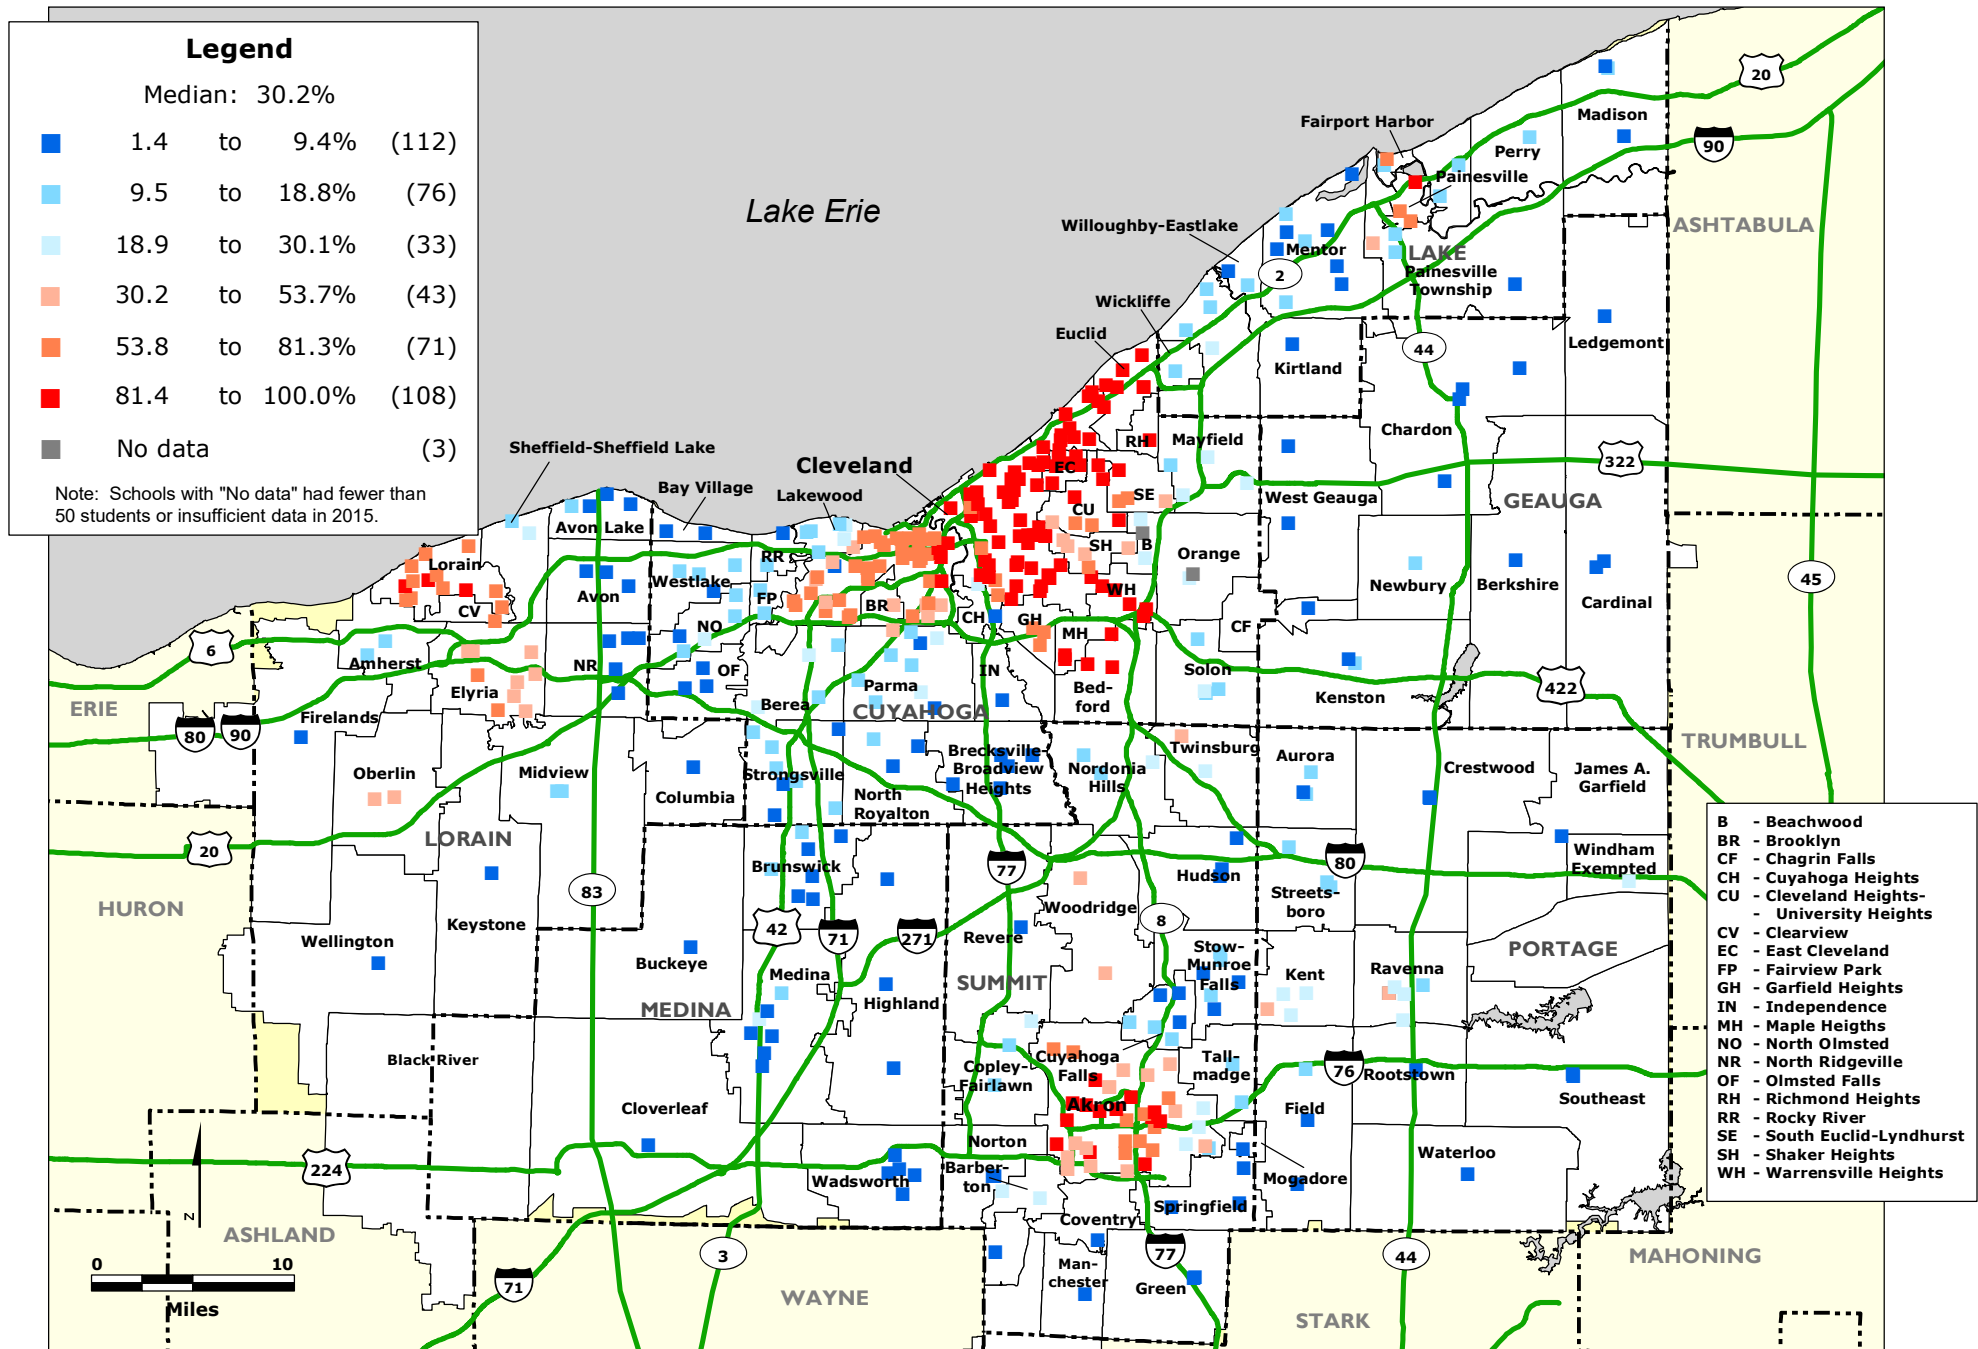

# CLEVELAND - AKRON REGION: Percentage Non-Asian Minority Students by Elementary School, 2015

Data Source: National Center for Education Statistics.