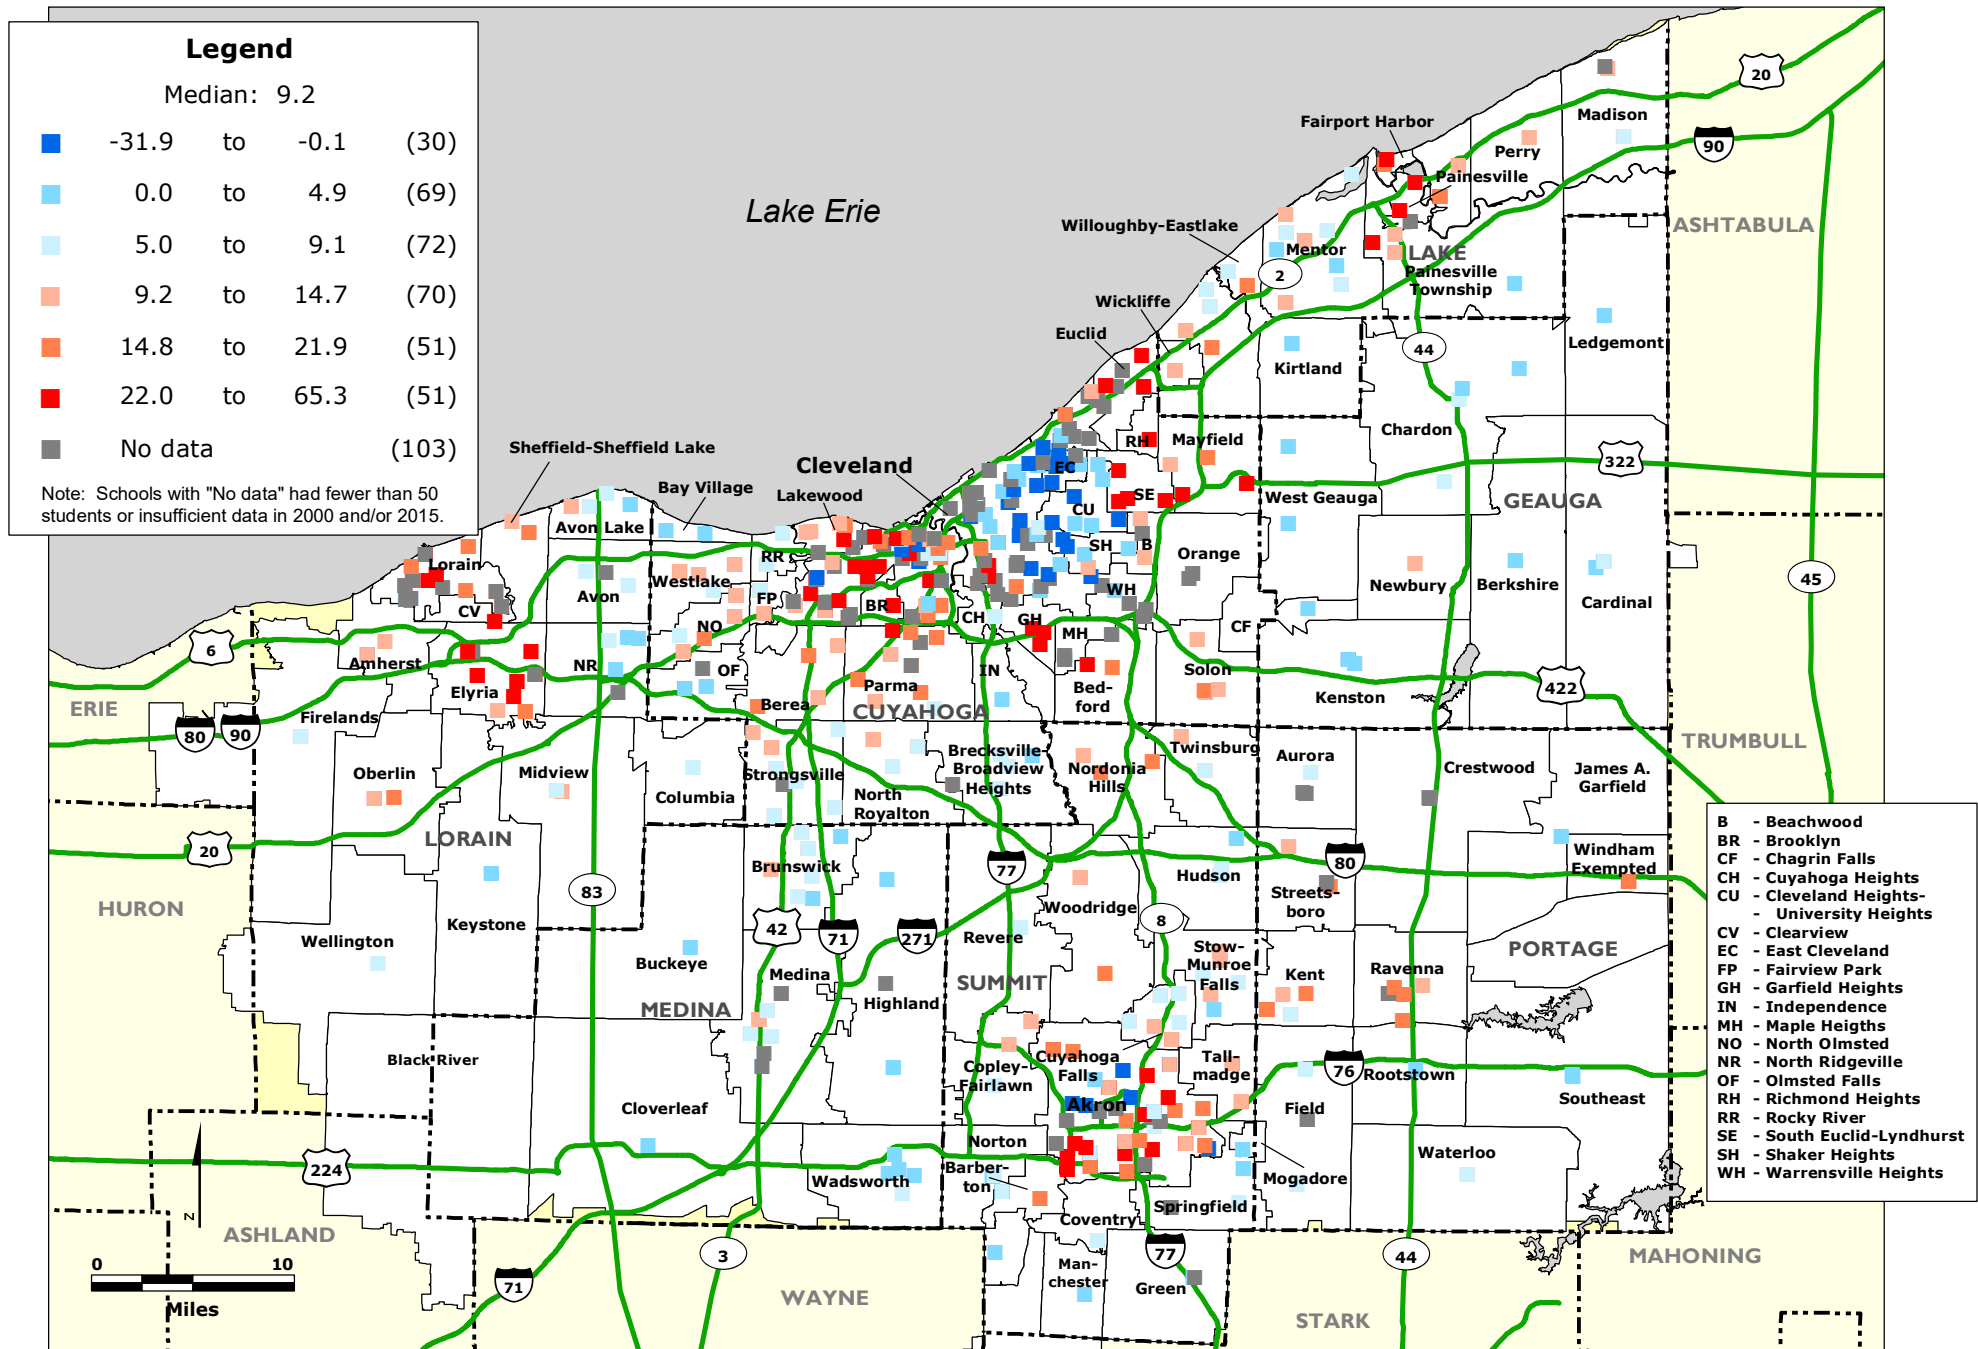

CLEVELAND - AKRON REGION: Percentage Point Change in the Share of Non-Asian Minority Students by Elementary School, 2000-2015

Data Source: National Center for Education Statistics.