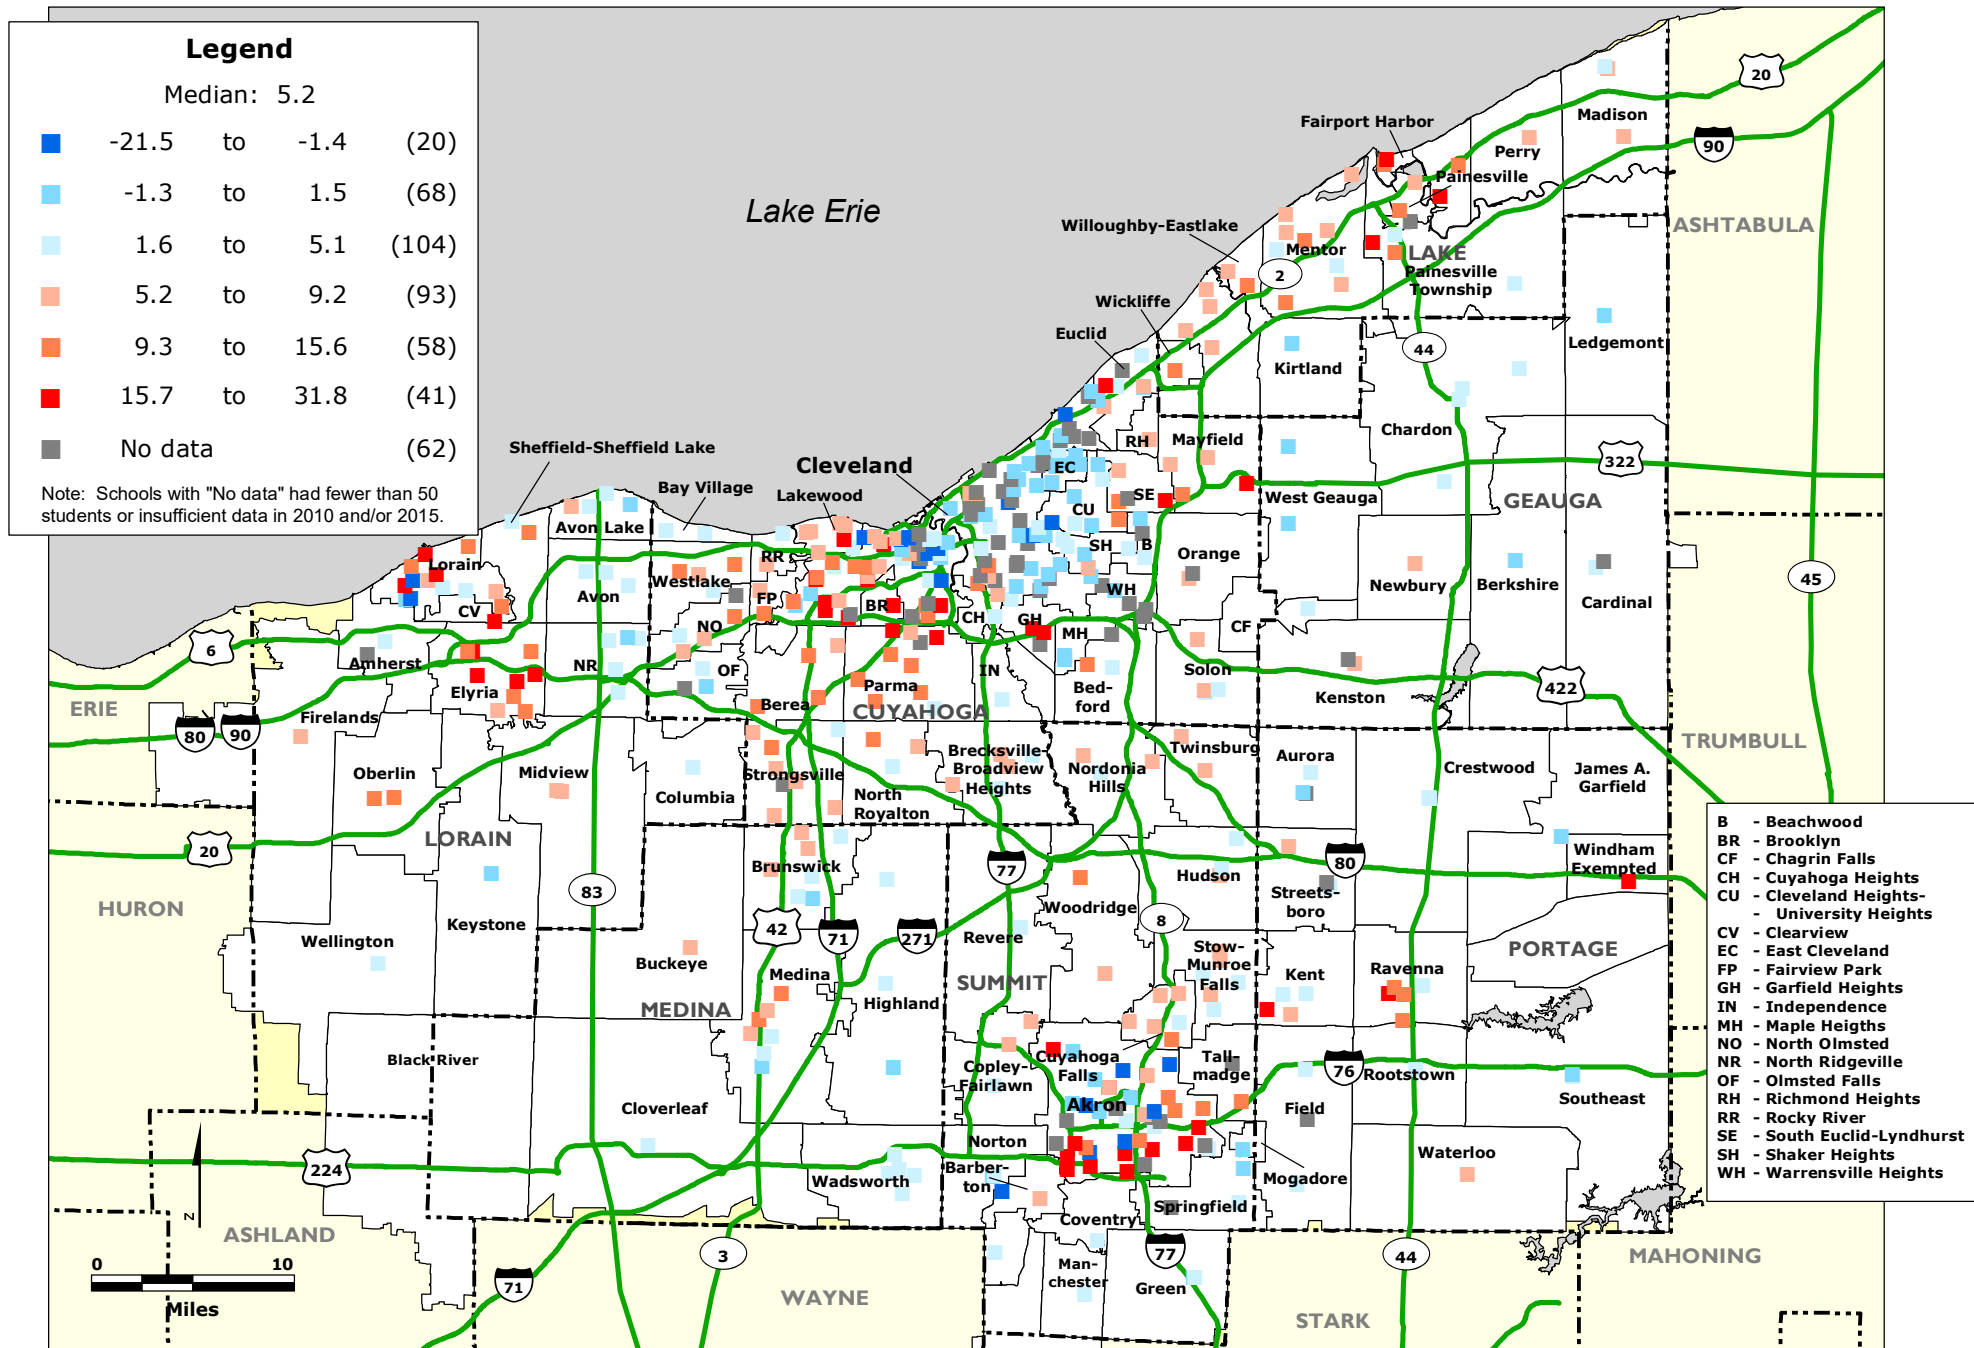

CLEVELAND - AKRON REGION: Percentage Point Change in the Share of Non-Asian Minority Students by Elementary School, 2010-2015

Data Source: National Center for Education Statistics.