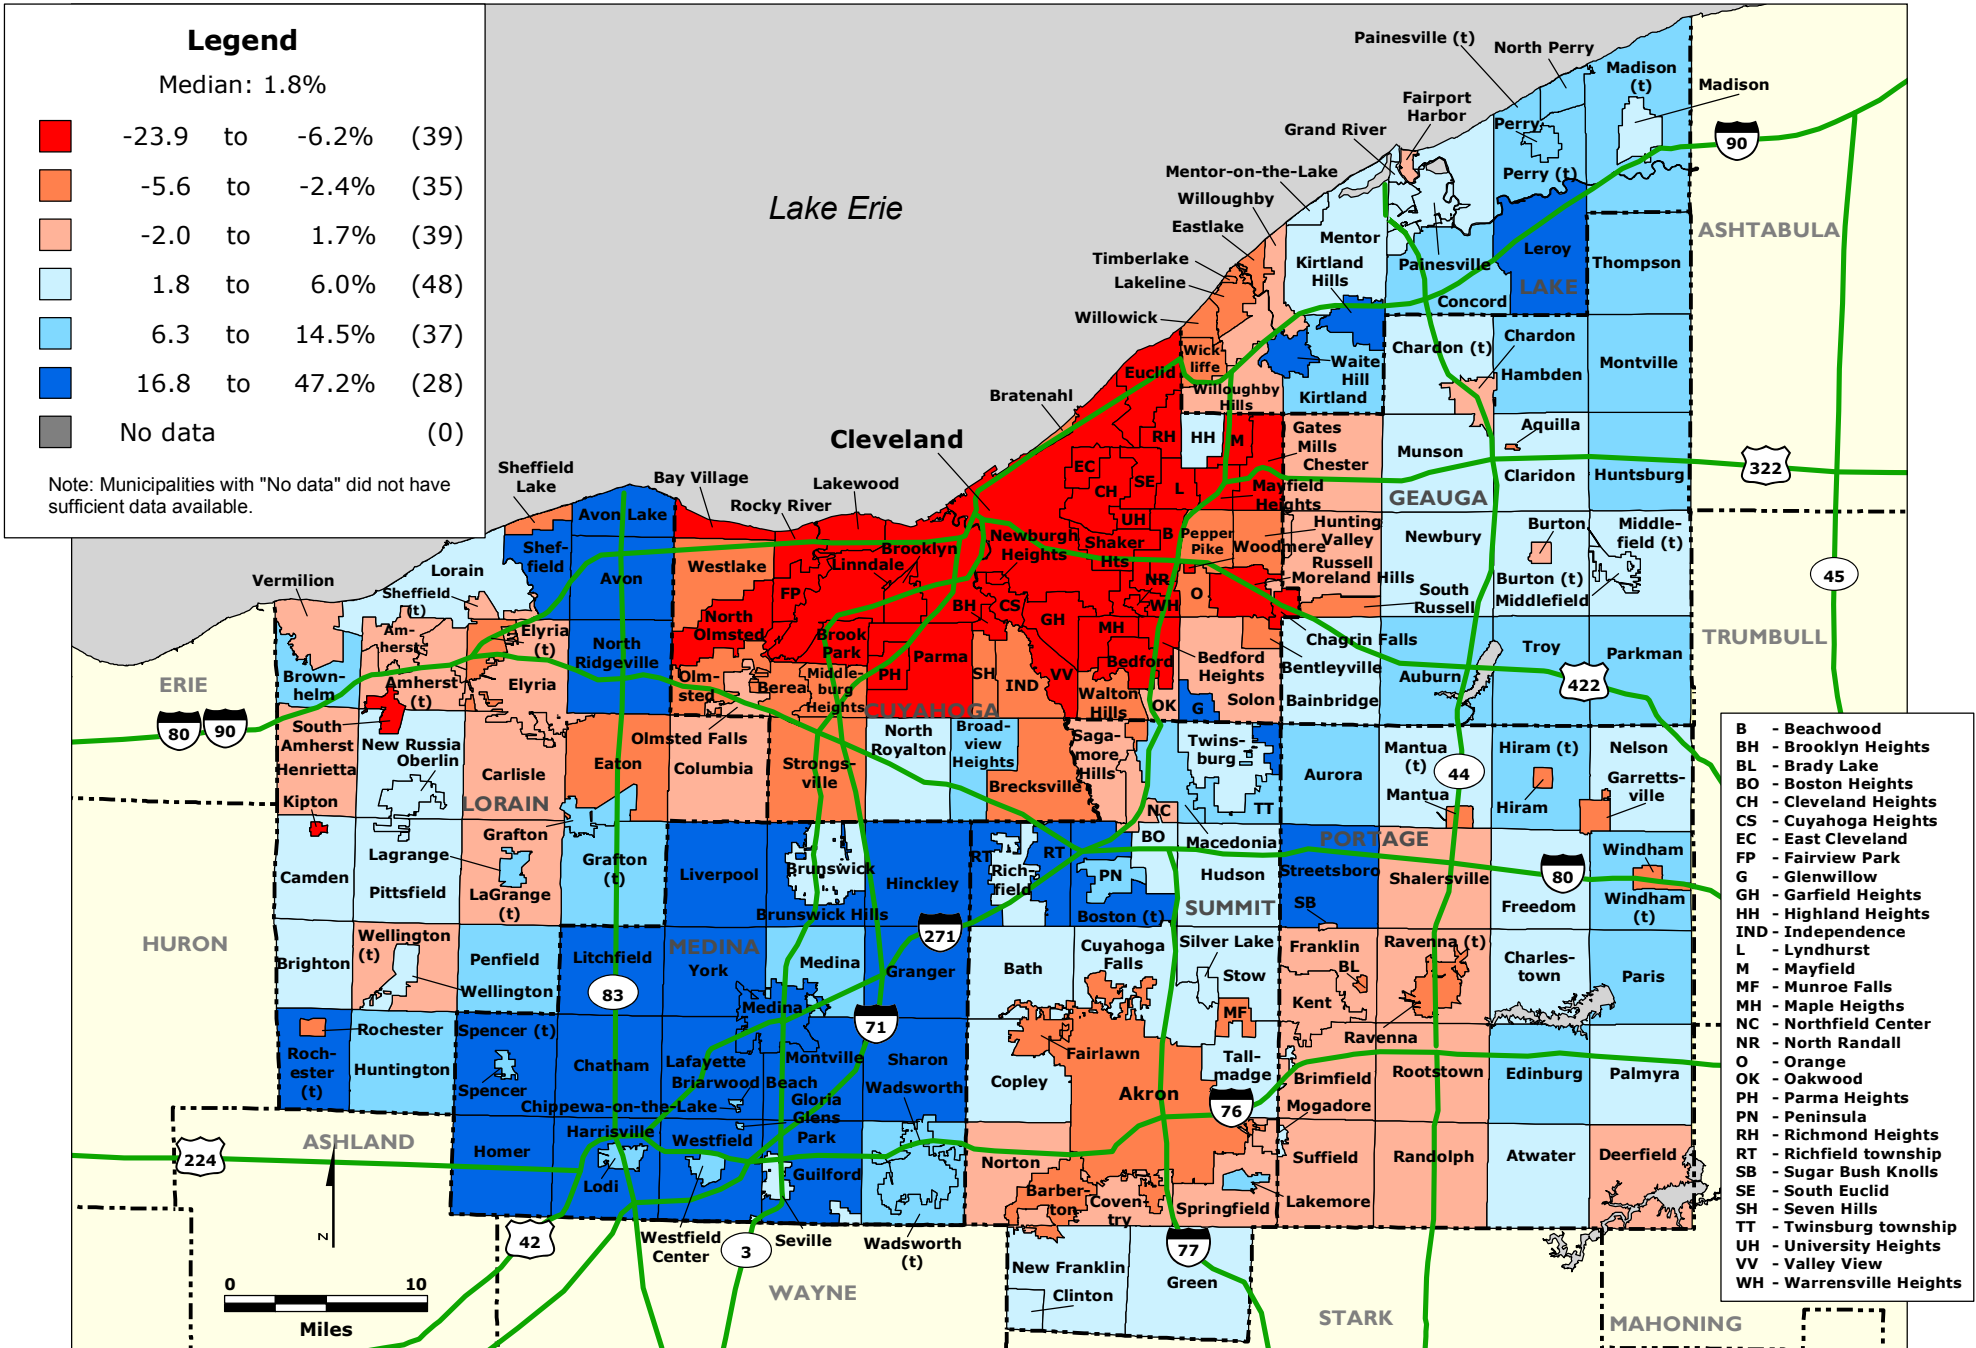

CLEVELAND - AKRON REGION: Percentage Change in Population by Municipality, 2000-2008

Data Source: U.S. Census Bureau