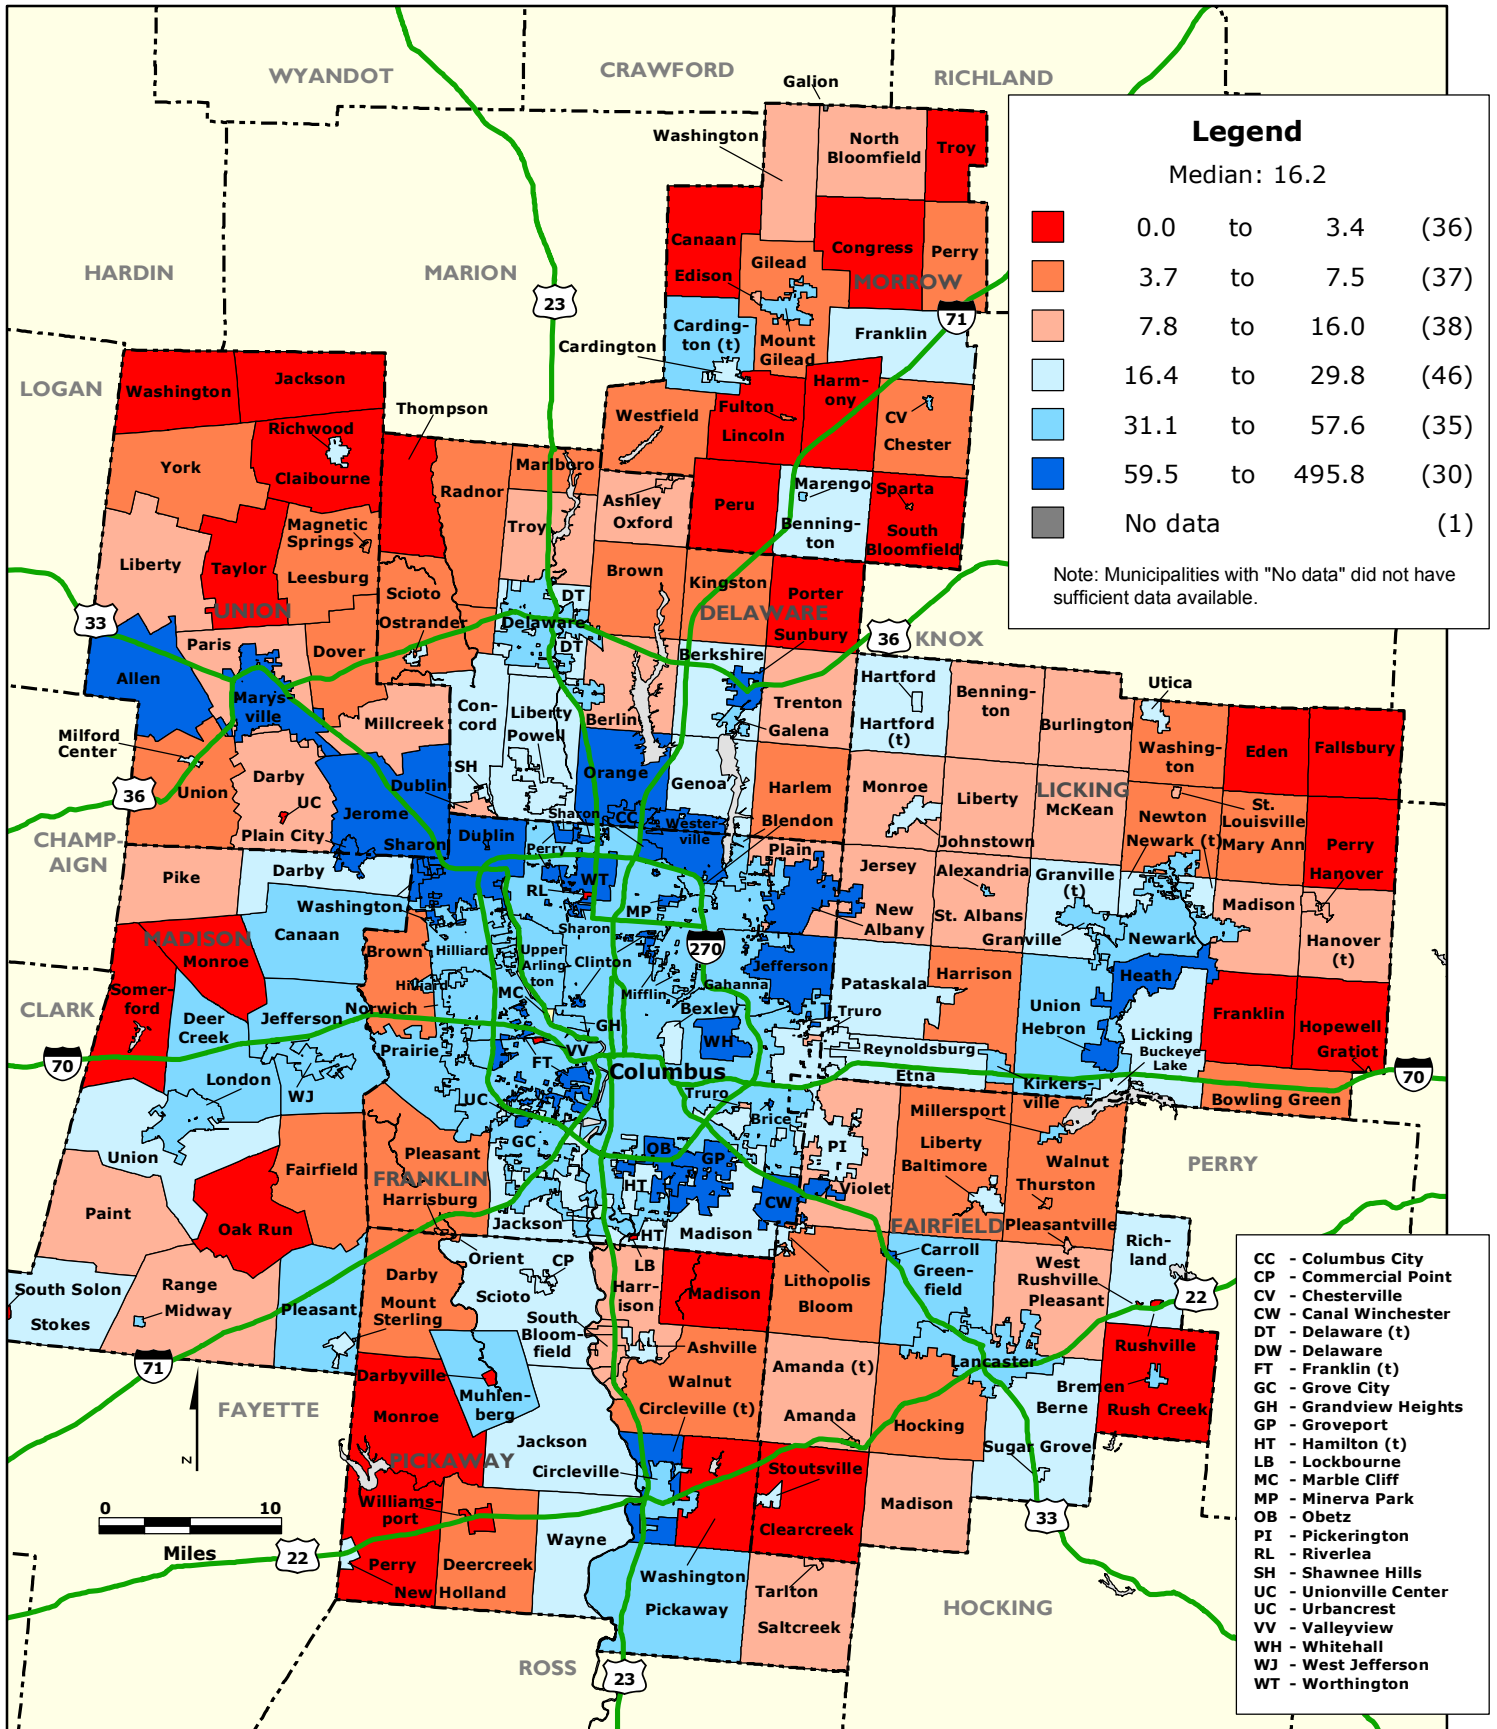

COLUMBUS REGION: Jobs per 100 Residents by Municipality, 2008

Data Source: U.S. Census Bureau, Local Employment Dynamics.