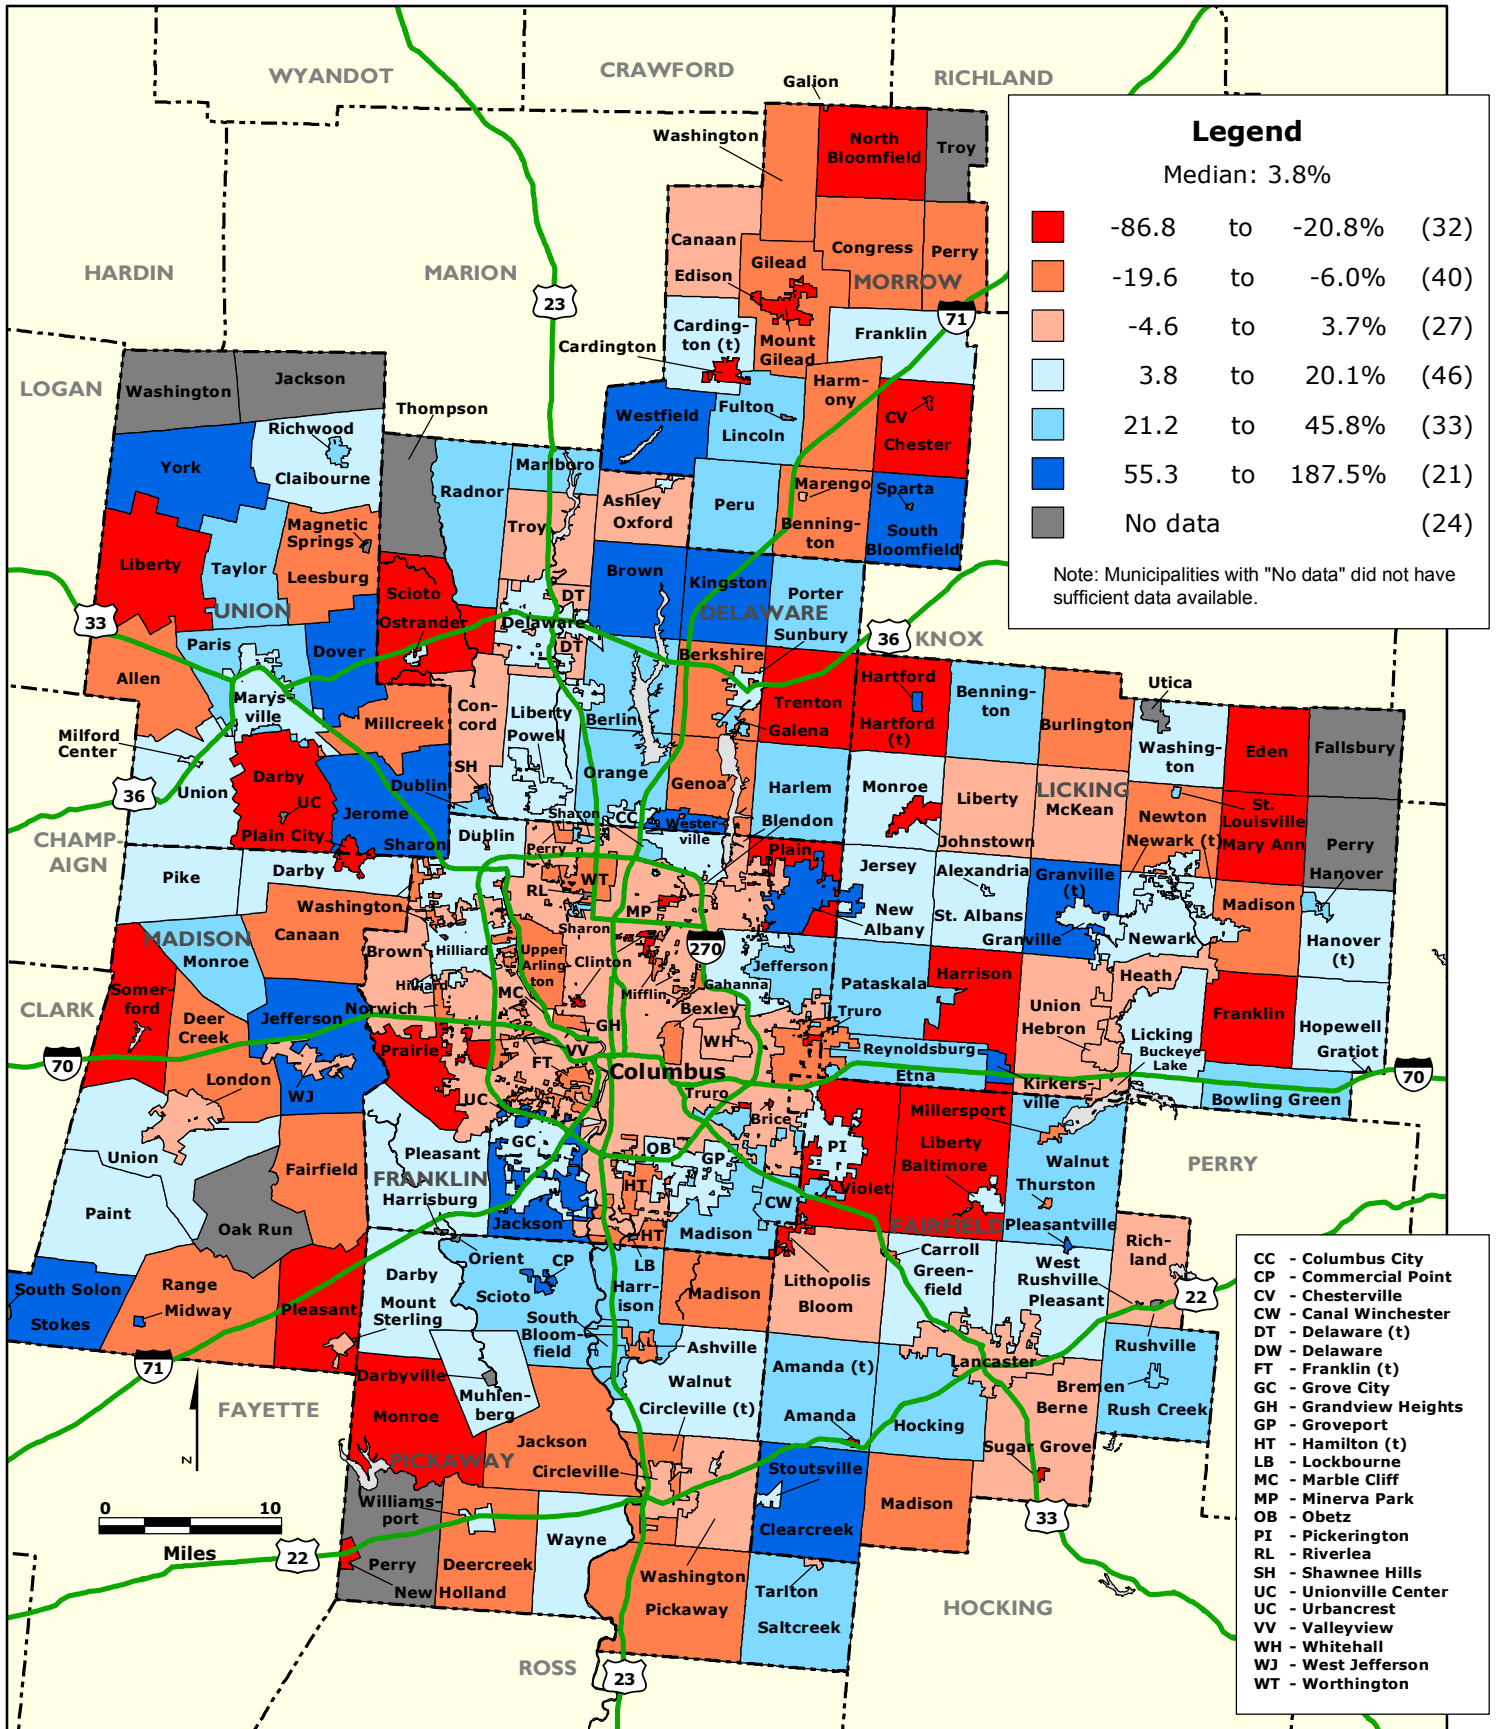

COLUMBUS REGION: Percentage Change in Jobs by Municipality, 2003-2008

Data Source: U.S. Census Bureau, Local Employment Dynamics.