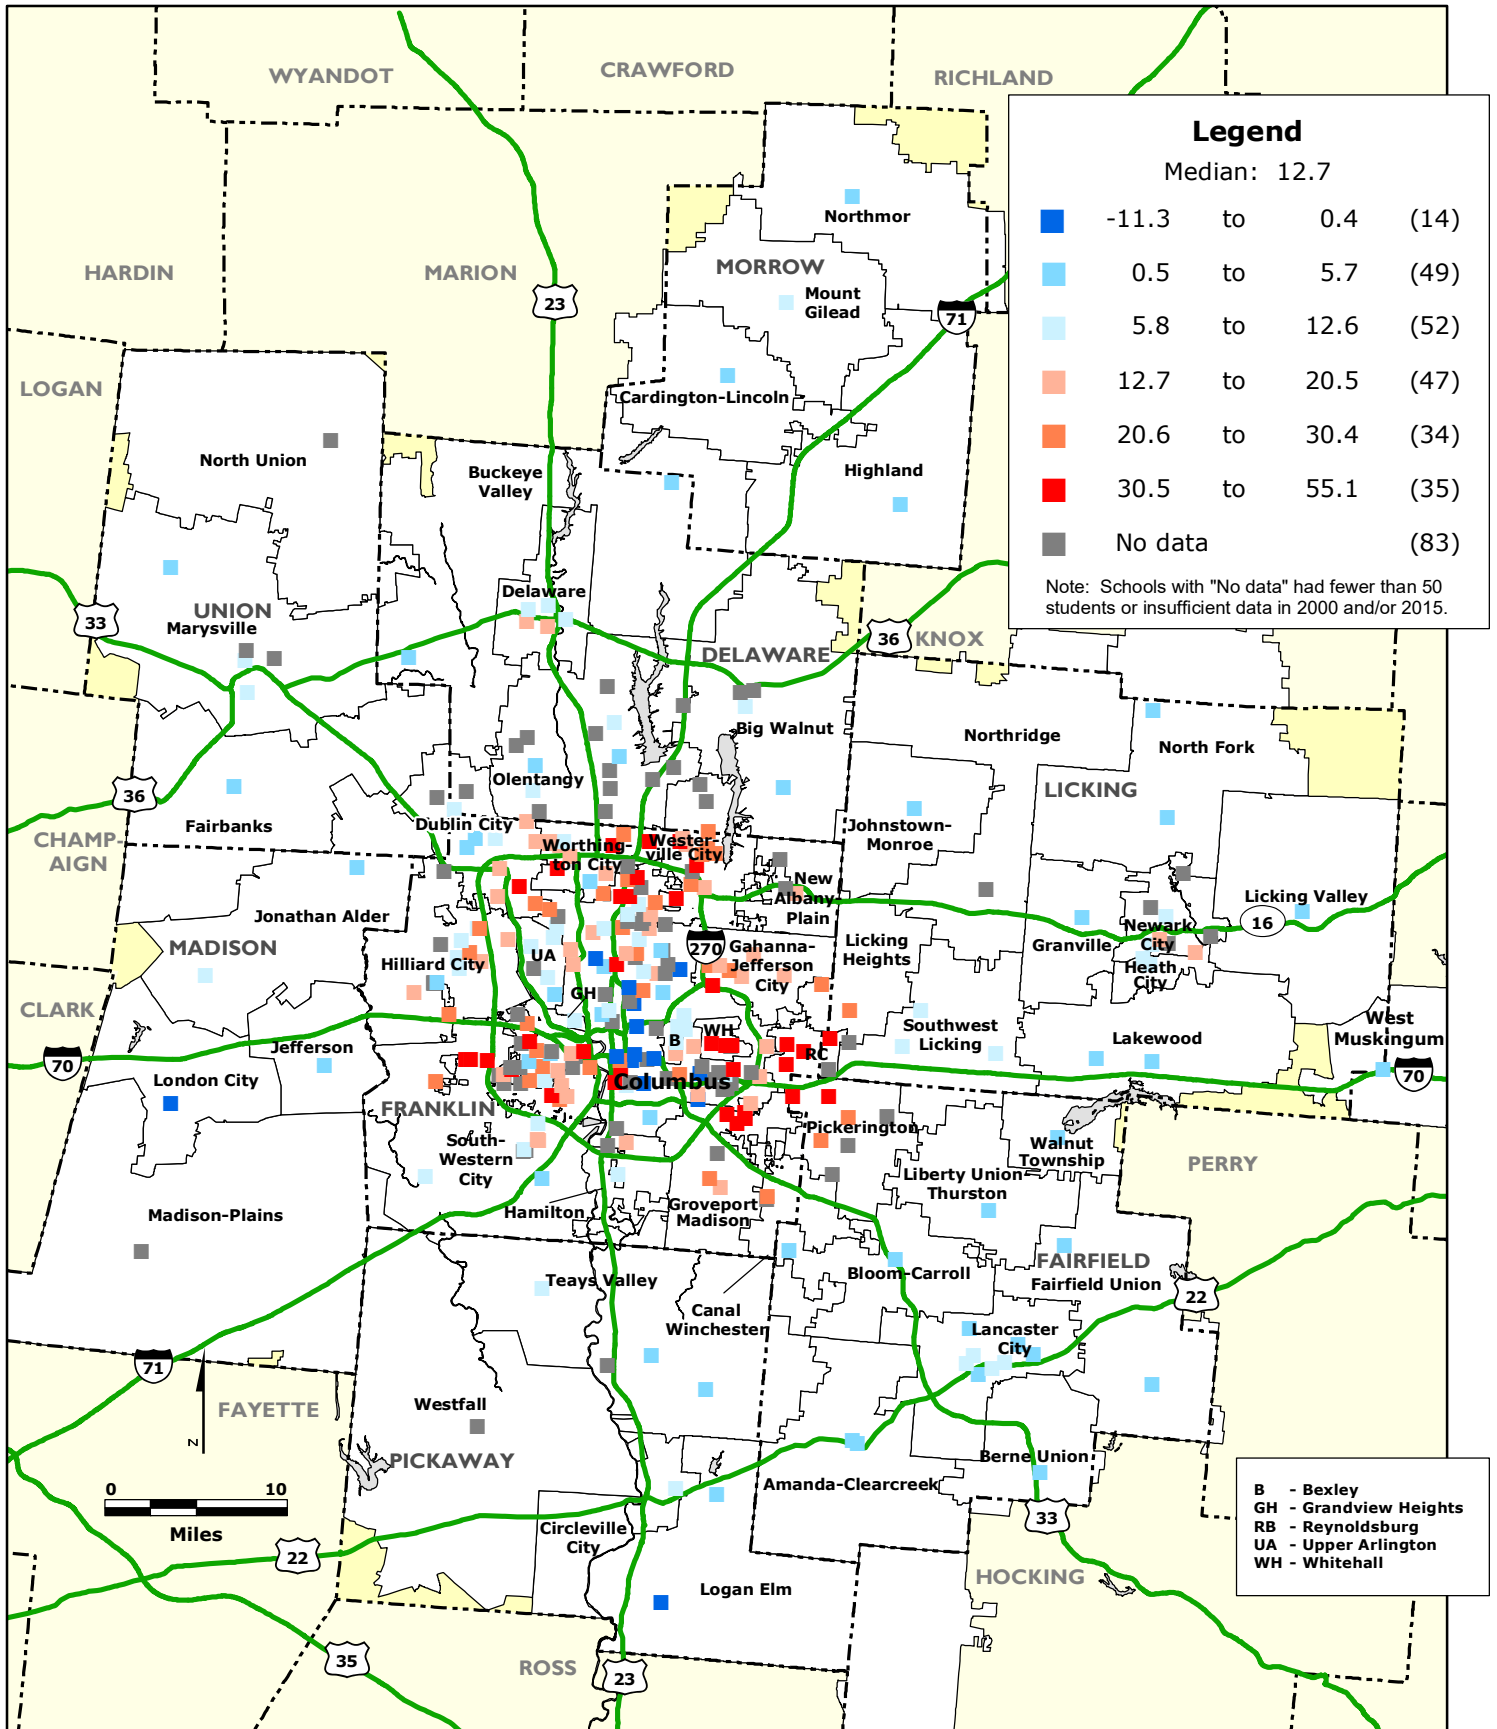

# COLUMBUS REGION: Percentage Point Change in the Share of Non-Asian Minority Students by Elementary School, 2000-2015

Data Source: National Center for Education Statistics