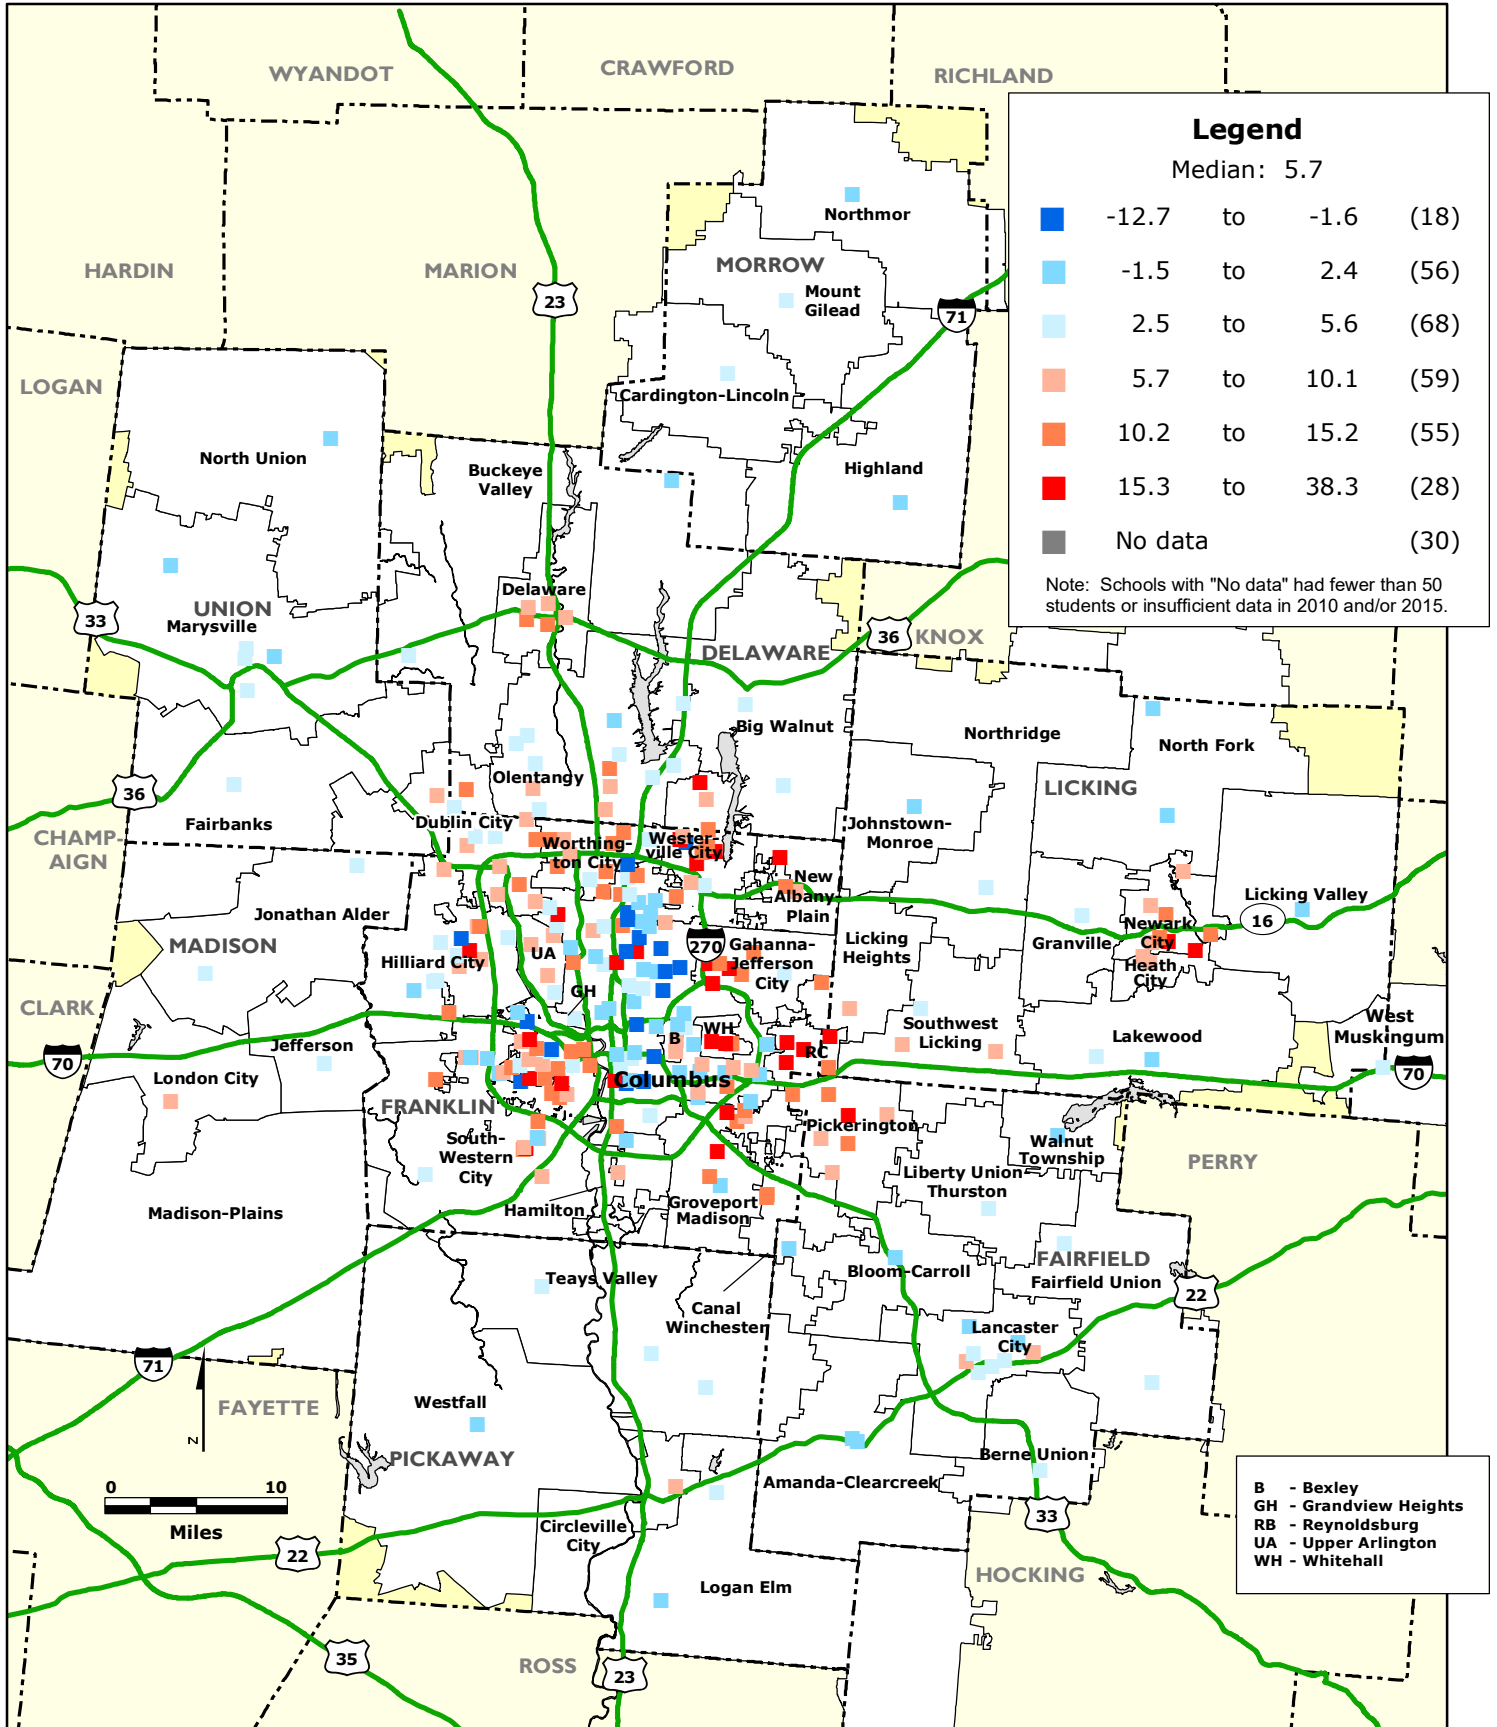

COLUMBUS REGION: Percentage Point Change in the Share of Non-Asian Minority Students by Elementary School, 2010-2015

Data Source: National Center for Education Statistics