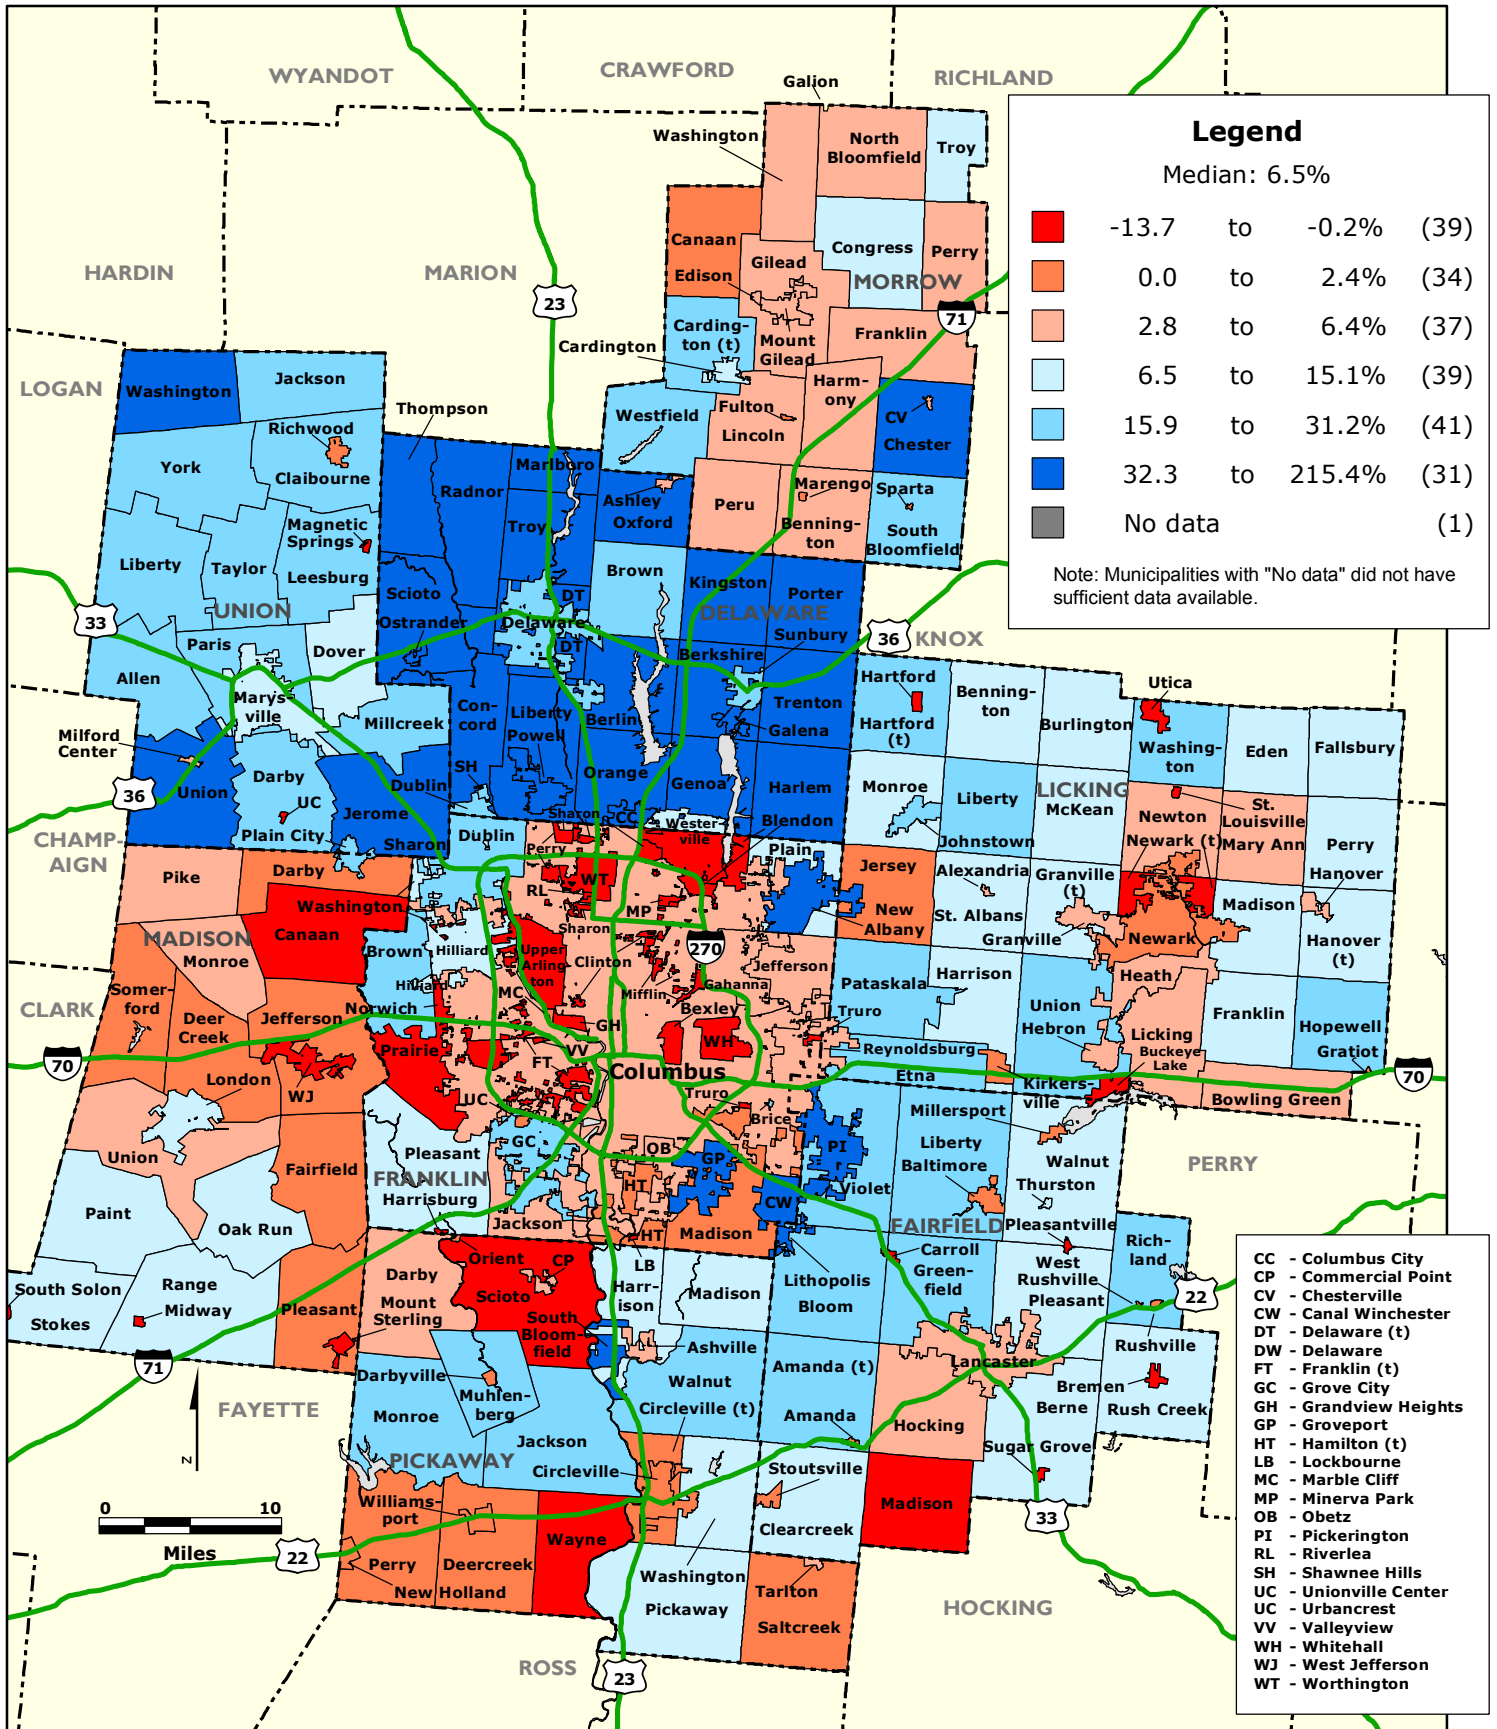

# COLUMBUS REGION: Percentage Change in Population by Municipality, 2000-2008

Data Source: U.S. Census Bureau.