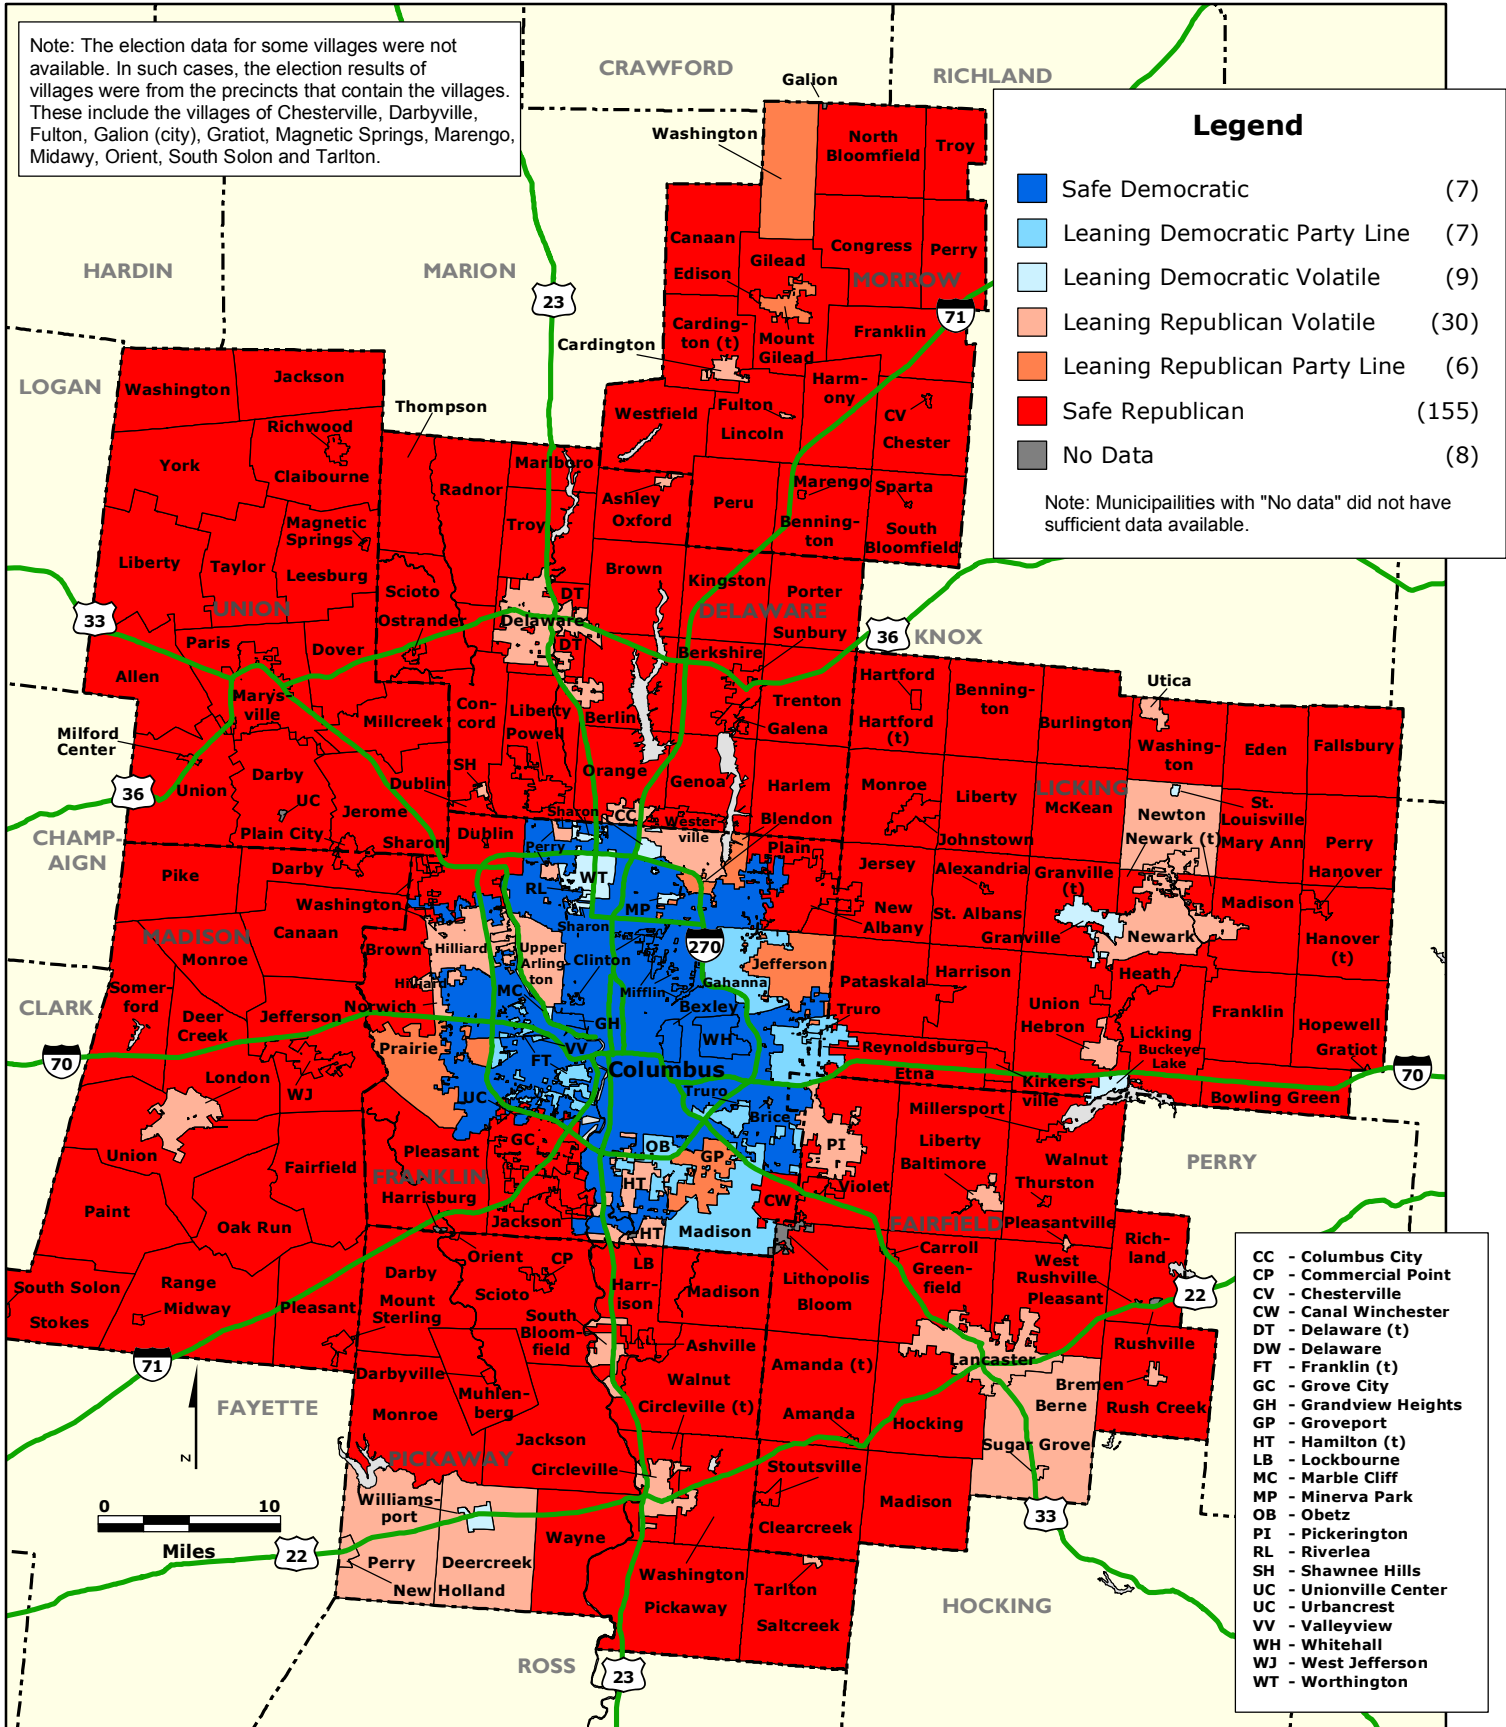

COLUMBUS REGION: Party Preferences by Municipalities based on Election Results for the year 2012

Data Sources: Ohio Secretary of State, Various Ohio County Board of Elections.