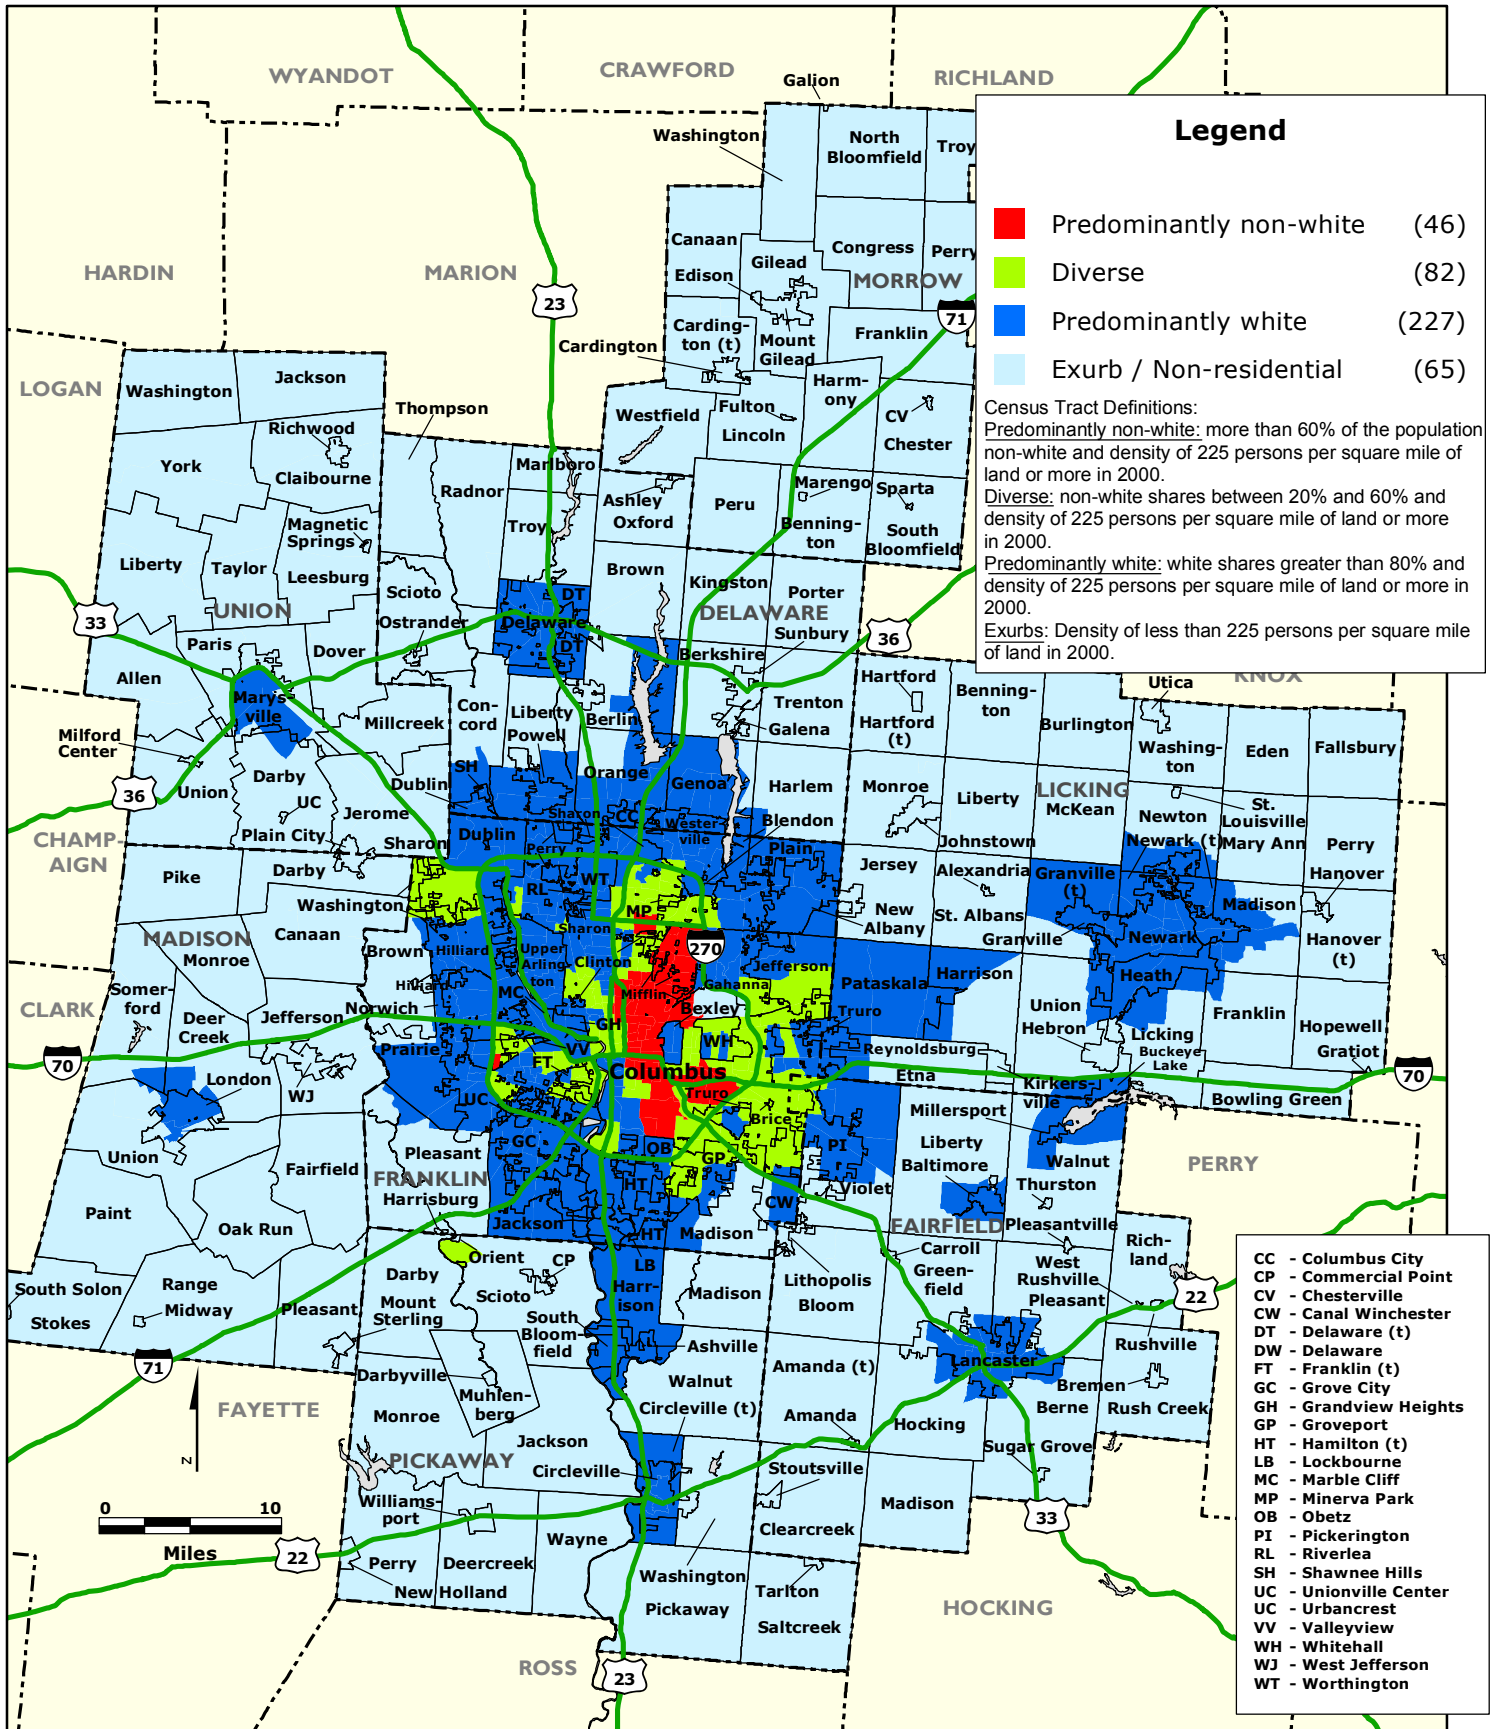

COLUMBUS REGION: Community Type by Census Tract, 2000

Data Sources: U.S. Census Bureau; Geolytics NCDB.