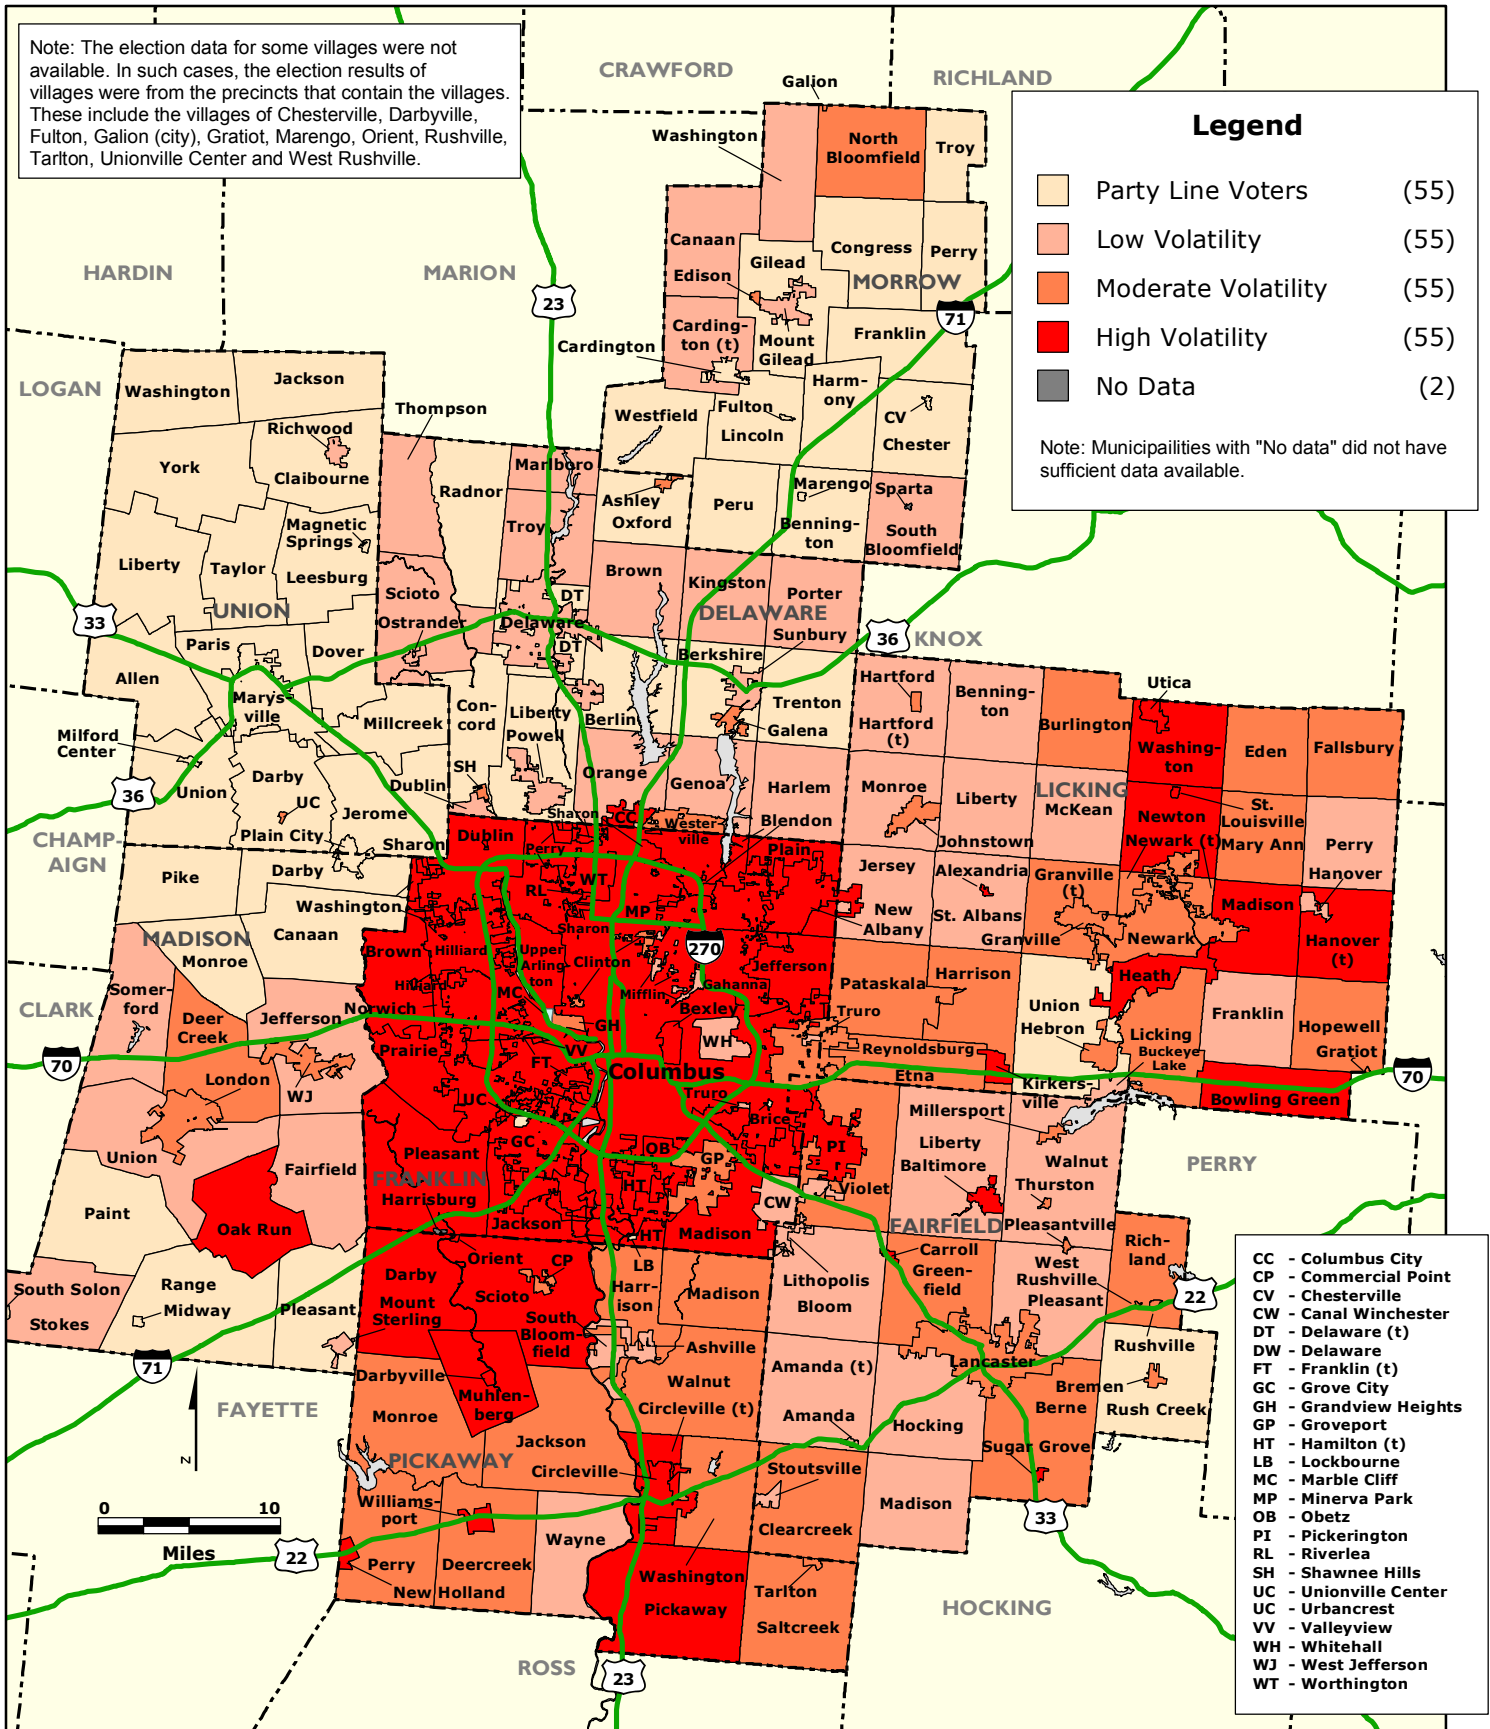

COLUMBUS REGION: Voter Volatility by Municipalities based on Election Results for the year 2008

Data Source: Ohio Secretary of State.