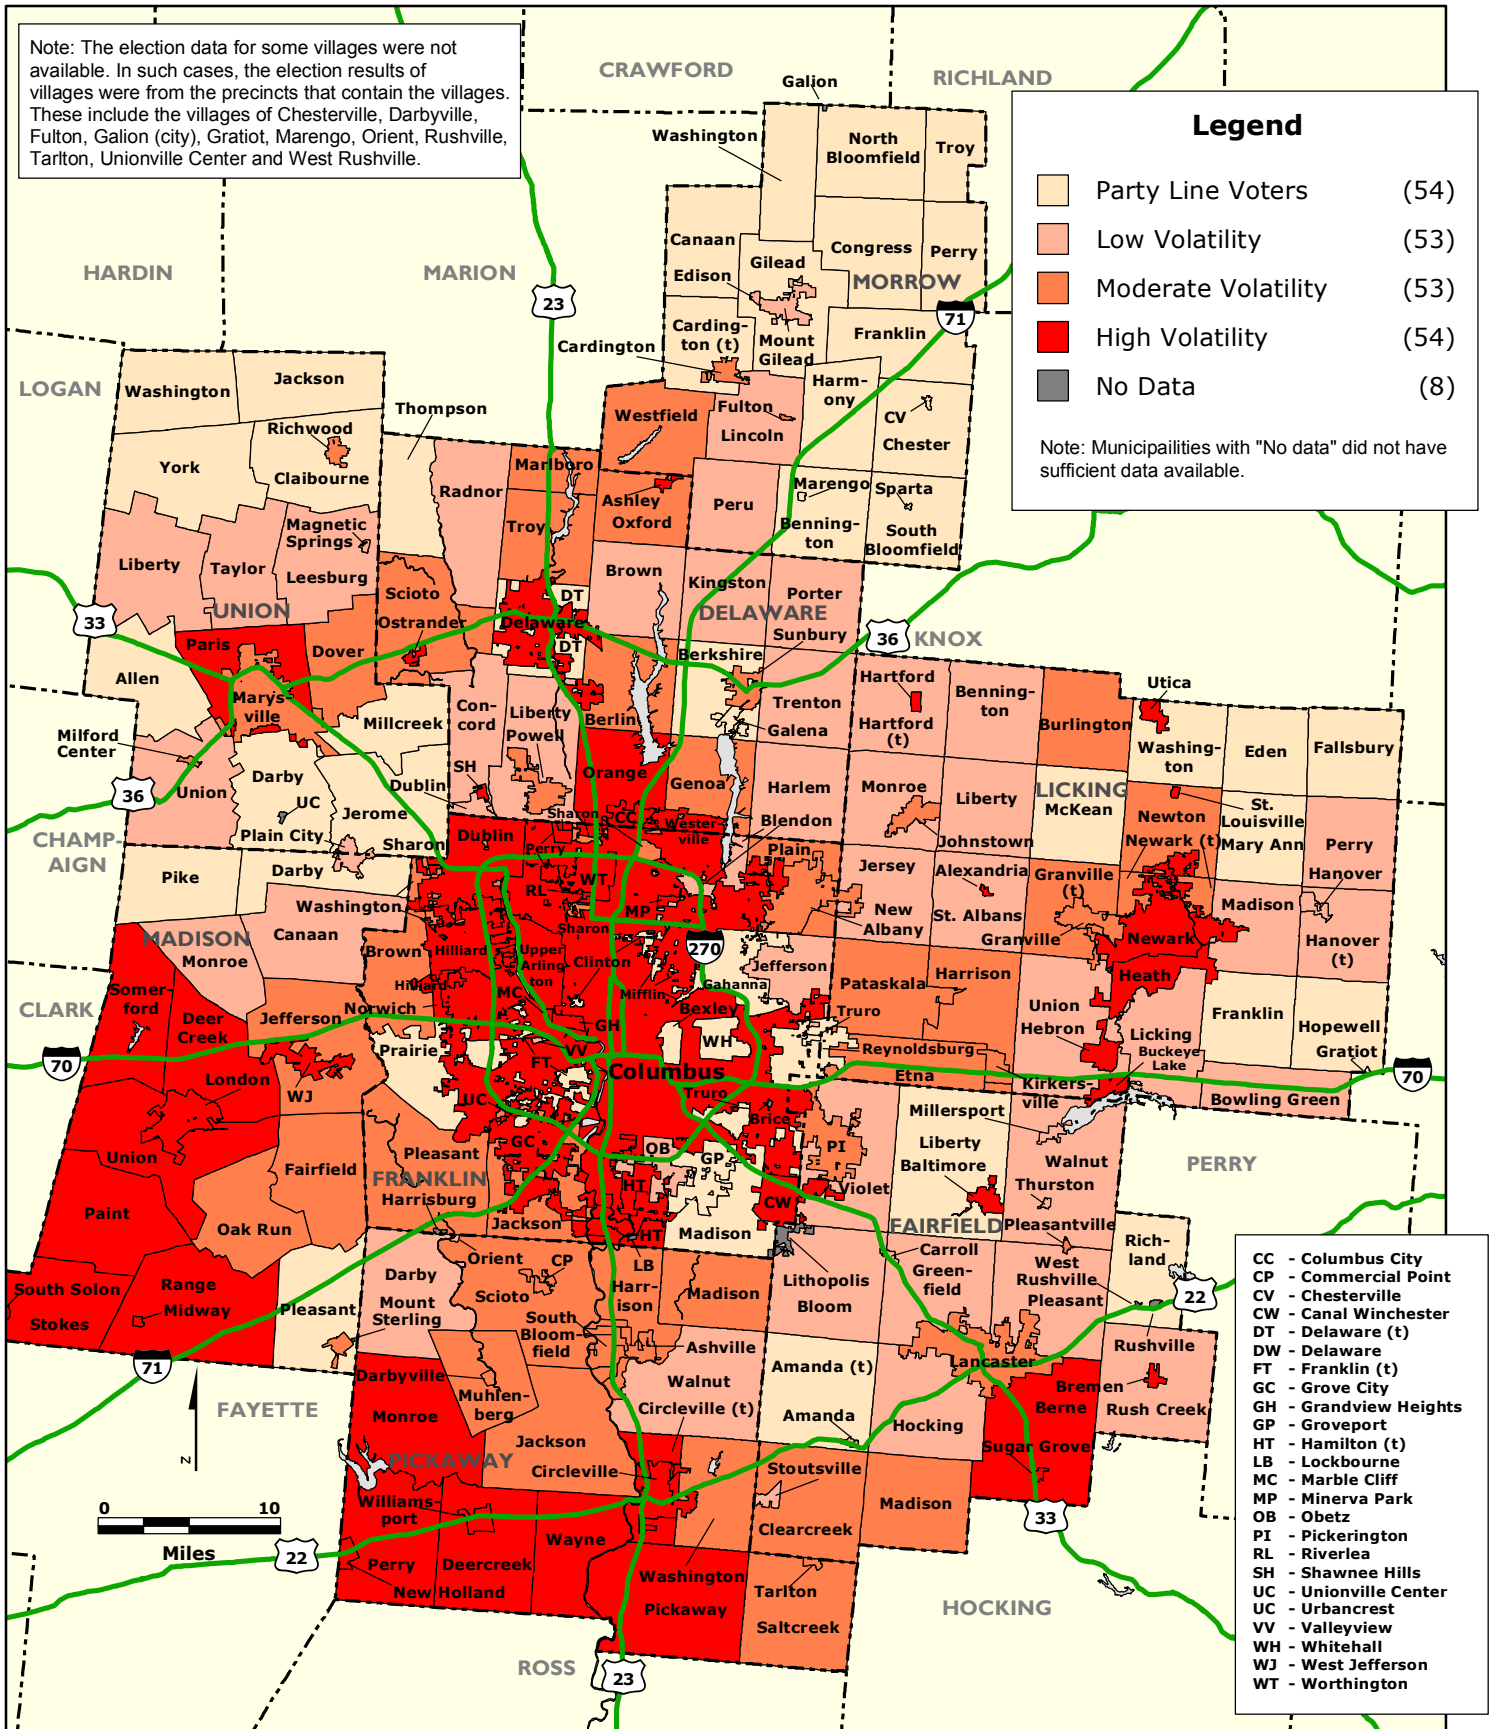

COLUMBUS REGION: Voter Volatility by Municipalities based on Election Results for the year 2012

Data Sources: Ohio Secretary of State, Various Ohio County Board of Elections.