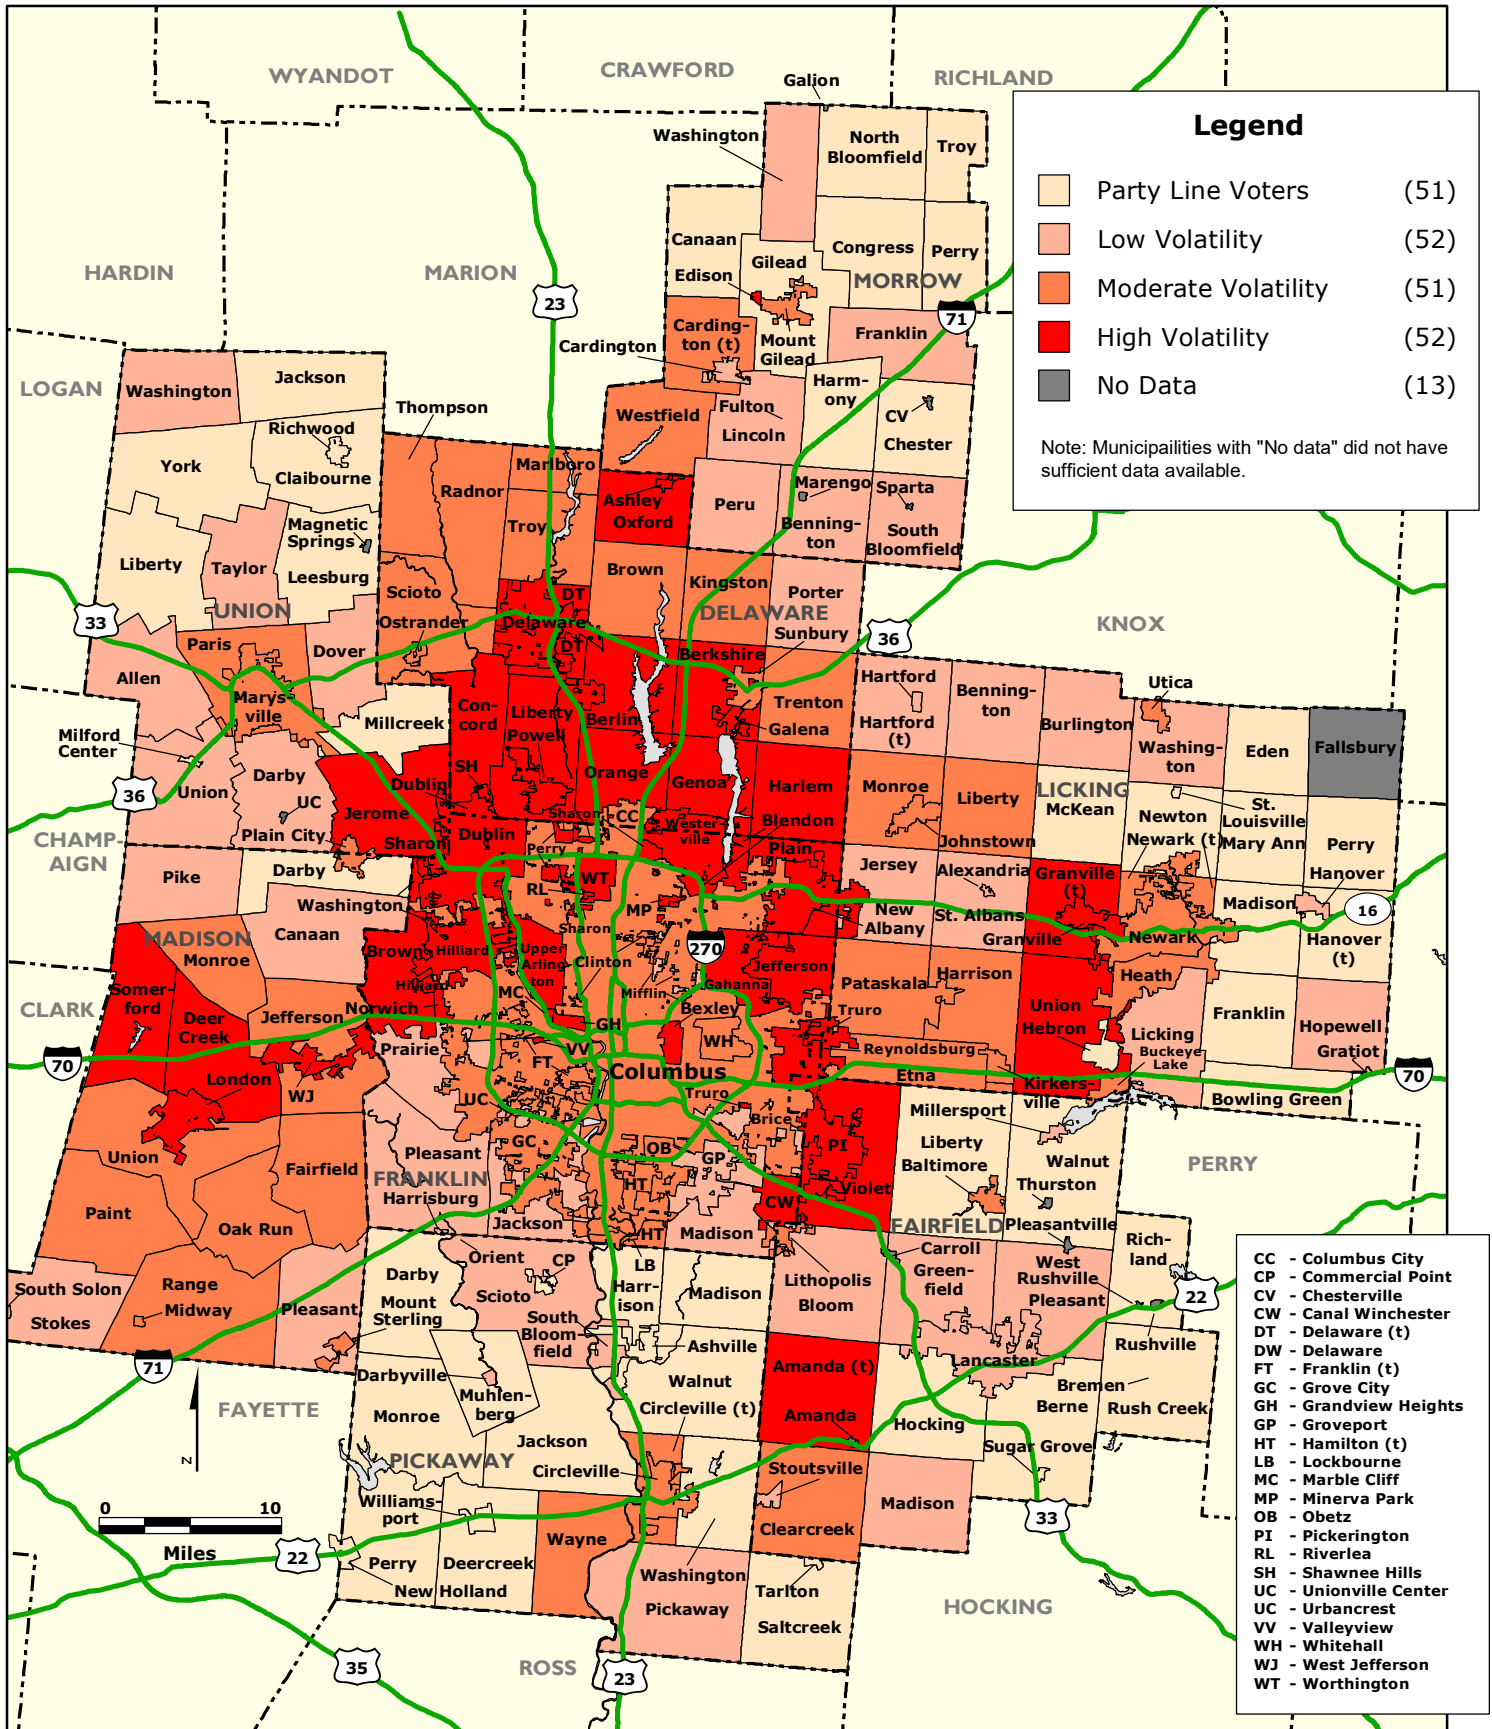

COLUMBUS REGION: Voter Volatility by Municipalities based on Election Results for the year 2016

Data Sources: Ohio Secretary of State, Various Ohio County Board of Elections.