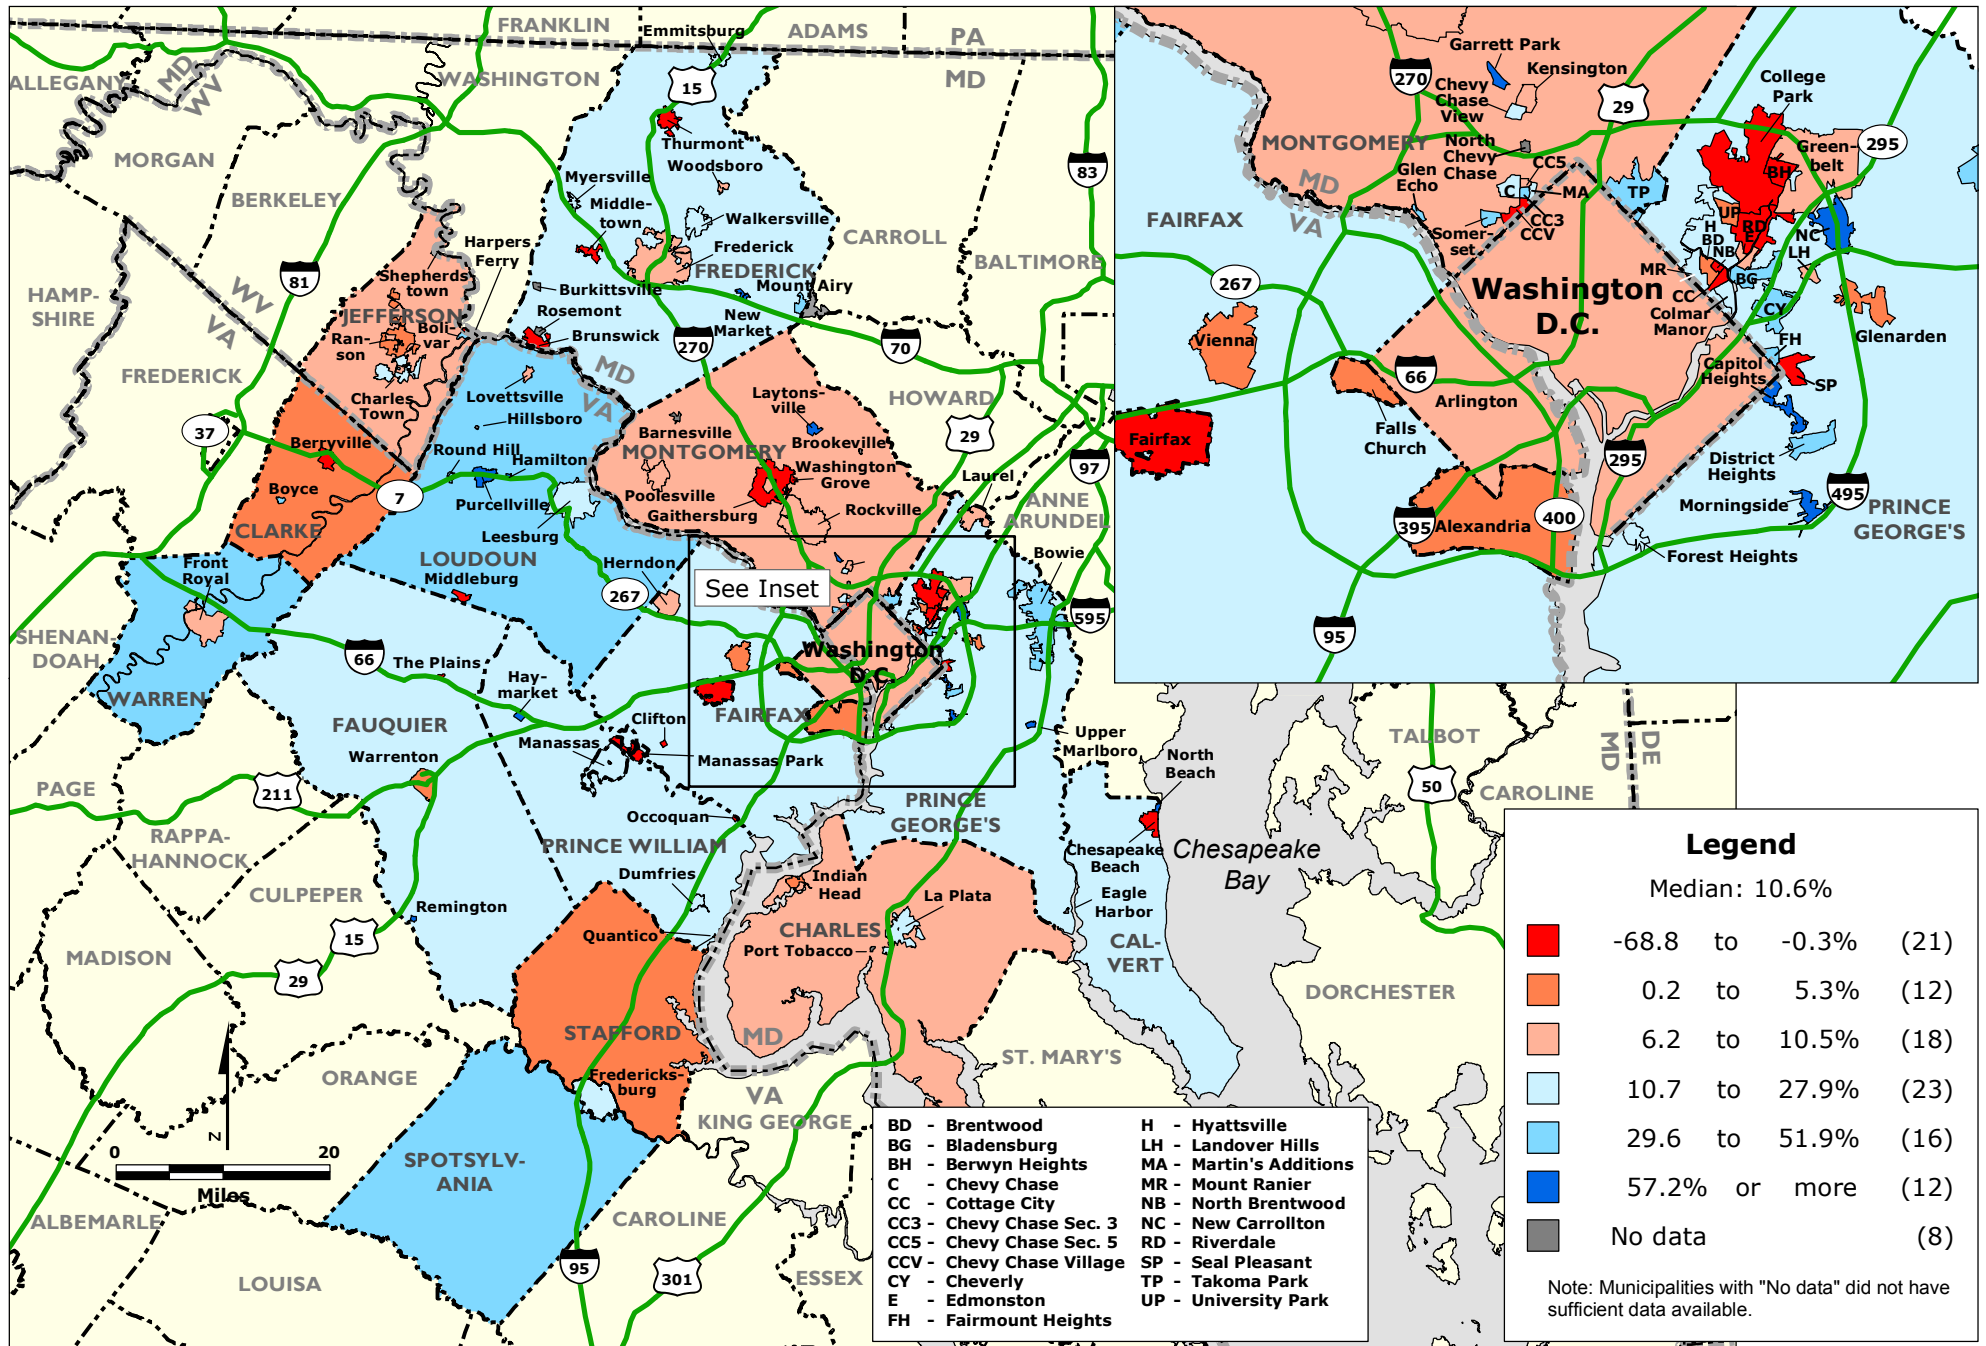

WASHINGTON D.C. Percentage Change in Jobs by Municipality and County Unincorporated Area, 2003-2008

Data Source: U.S. Census Bureau, Local Employment Dynamics, District of Columbia Department of Employment Services.