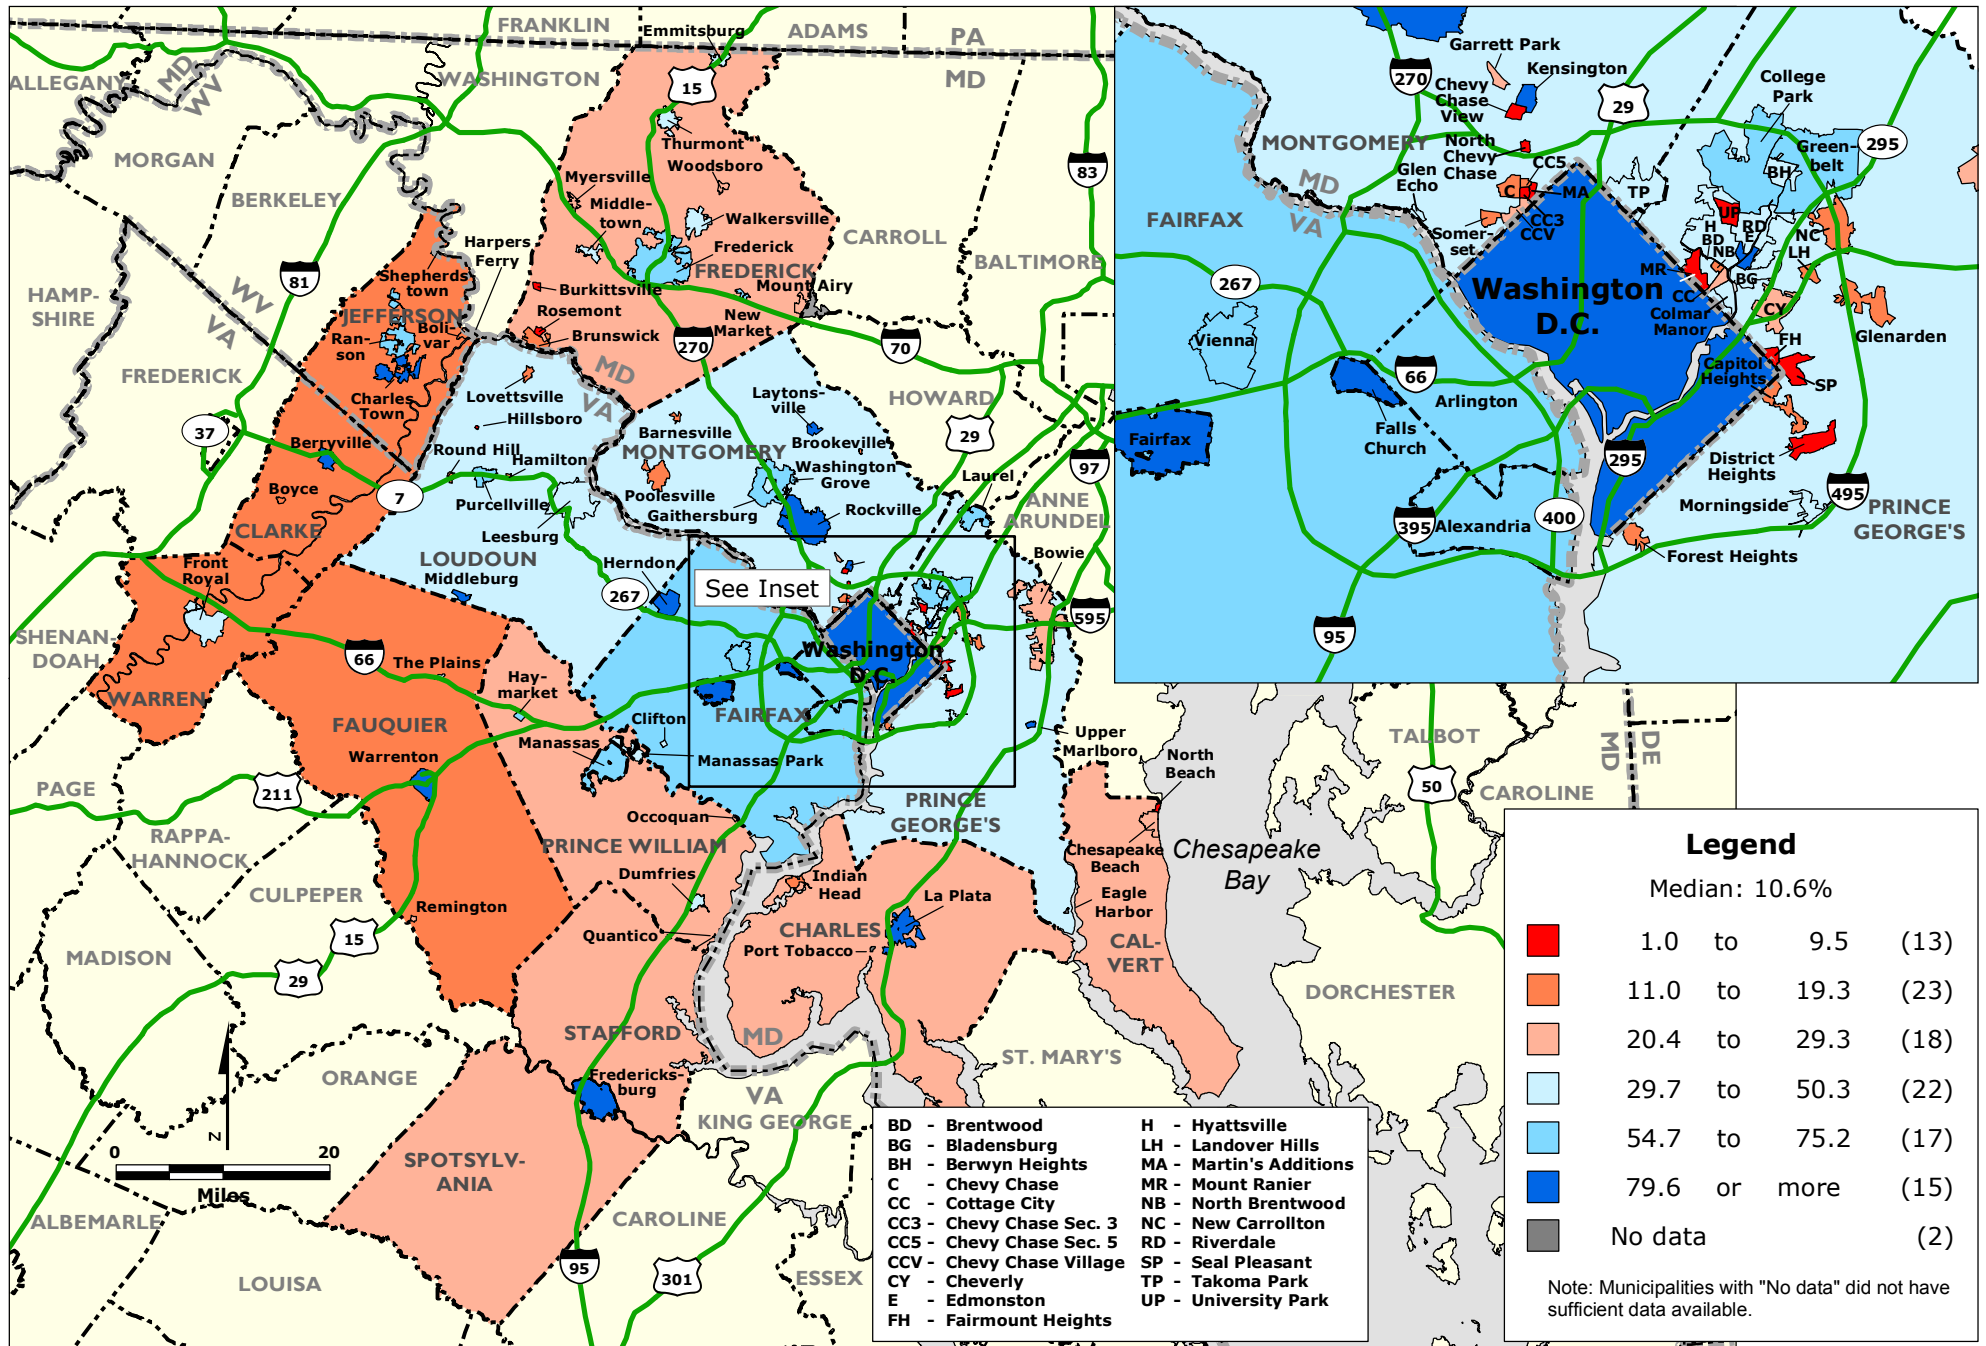

WASHINGTON D.C. Jobs per 100 Residents by Municipality and County Unincorporated Area, 2008

Data Source: U.S. Census Bureau, Local Employment Dynamics, District of Columbia Department of Employment Services.