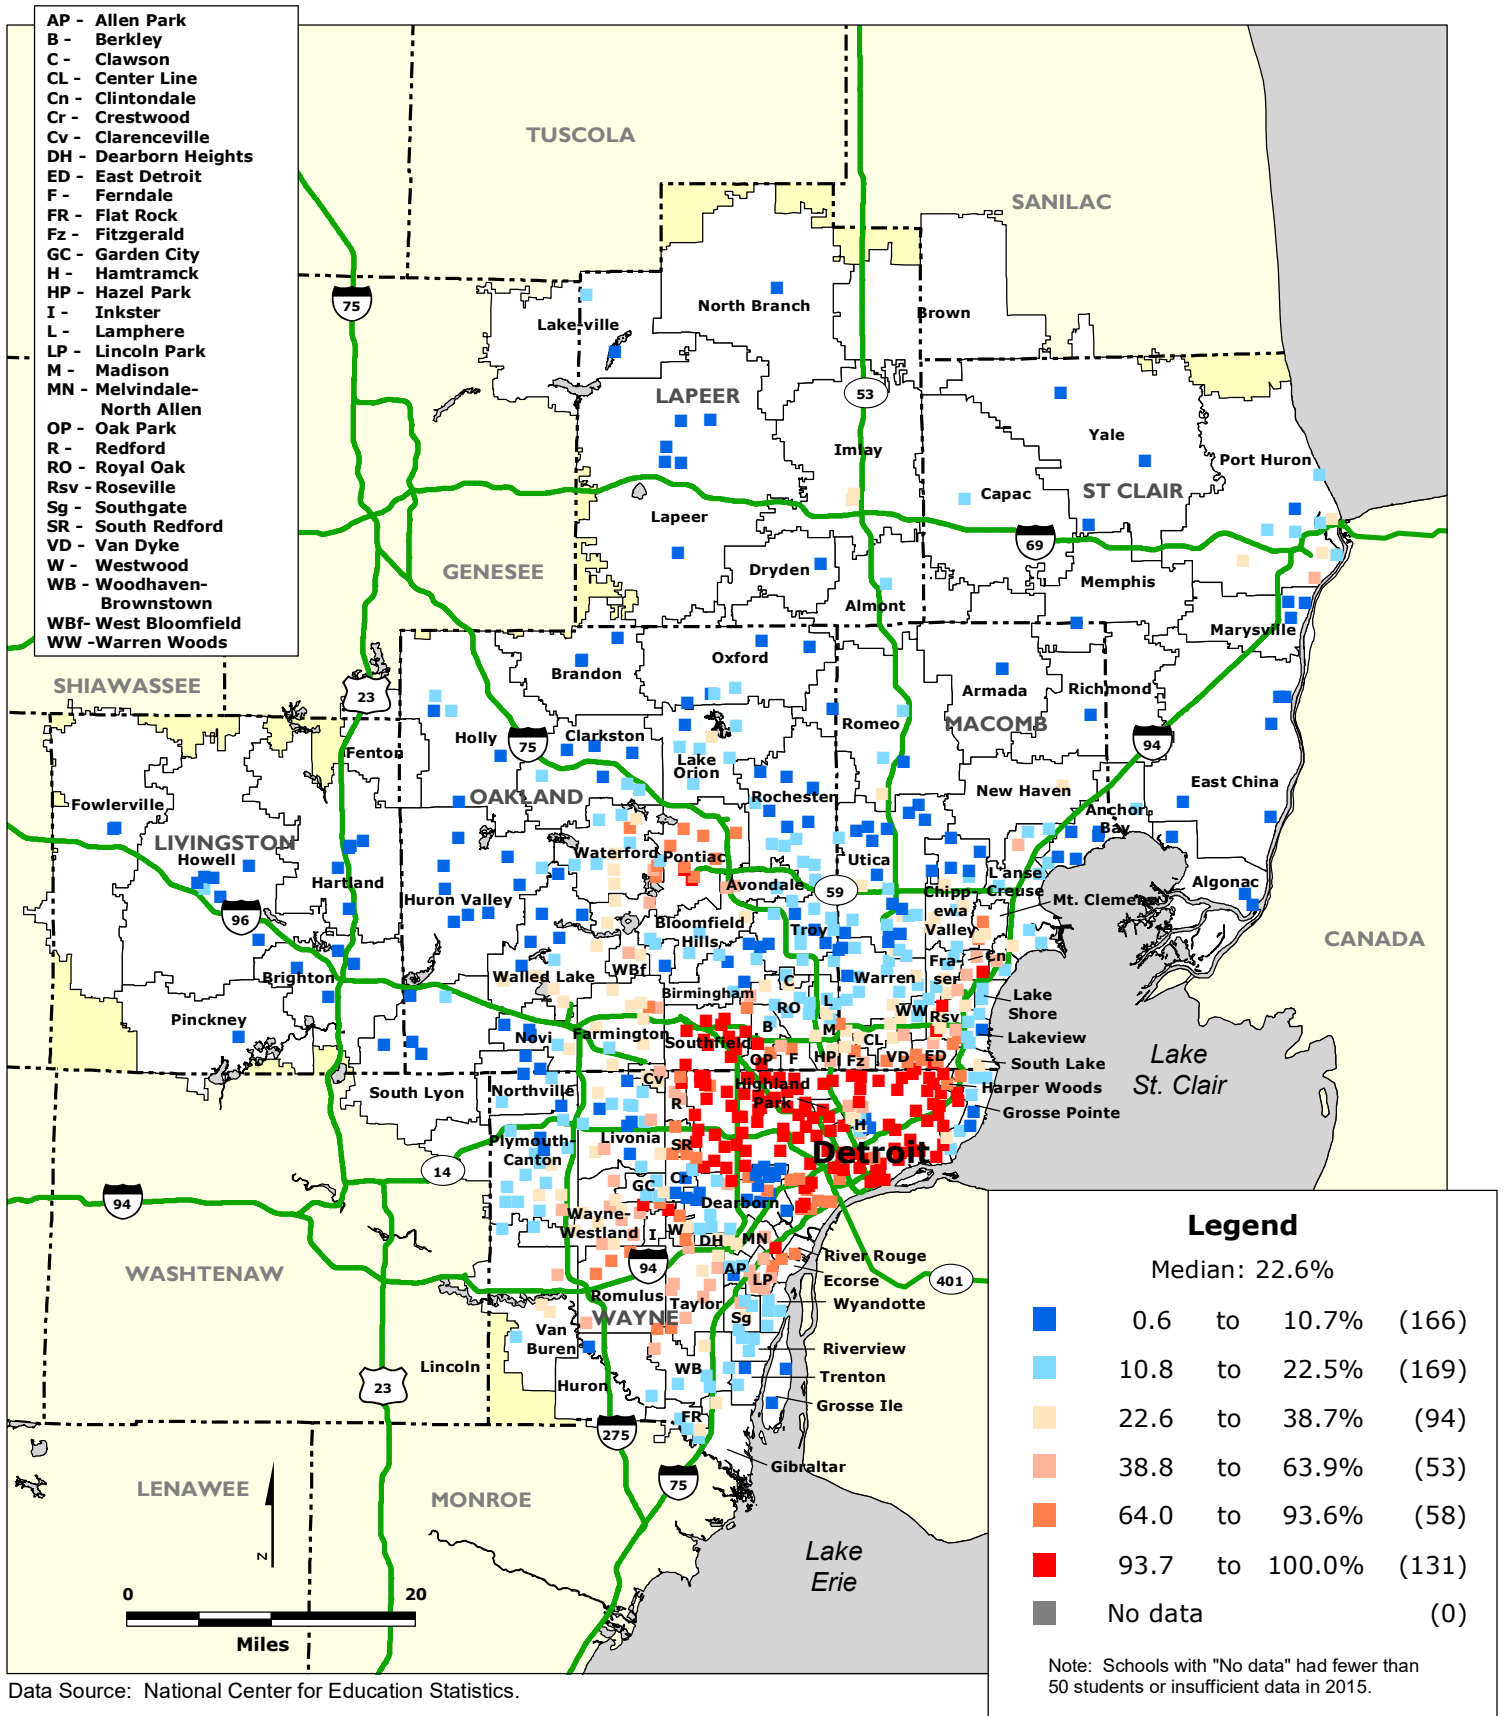

DETROIT REGION: Percentage Non-Asian Minority Students by Elementary School, 2015

Data Source: National Center for Education Statistics.