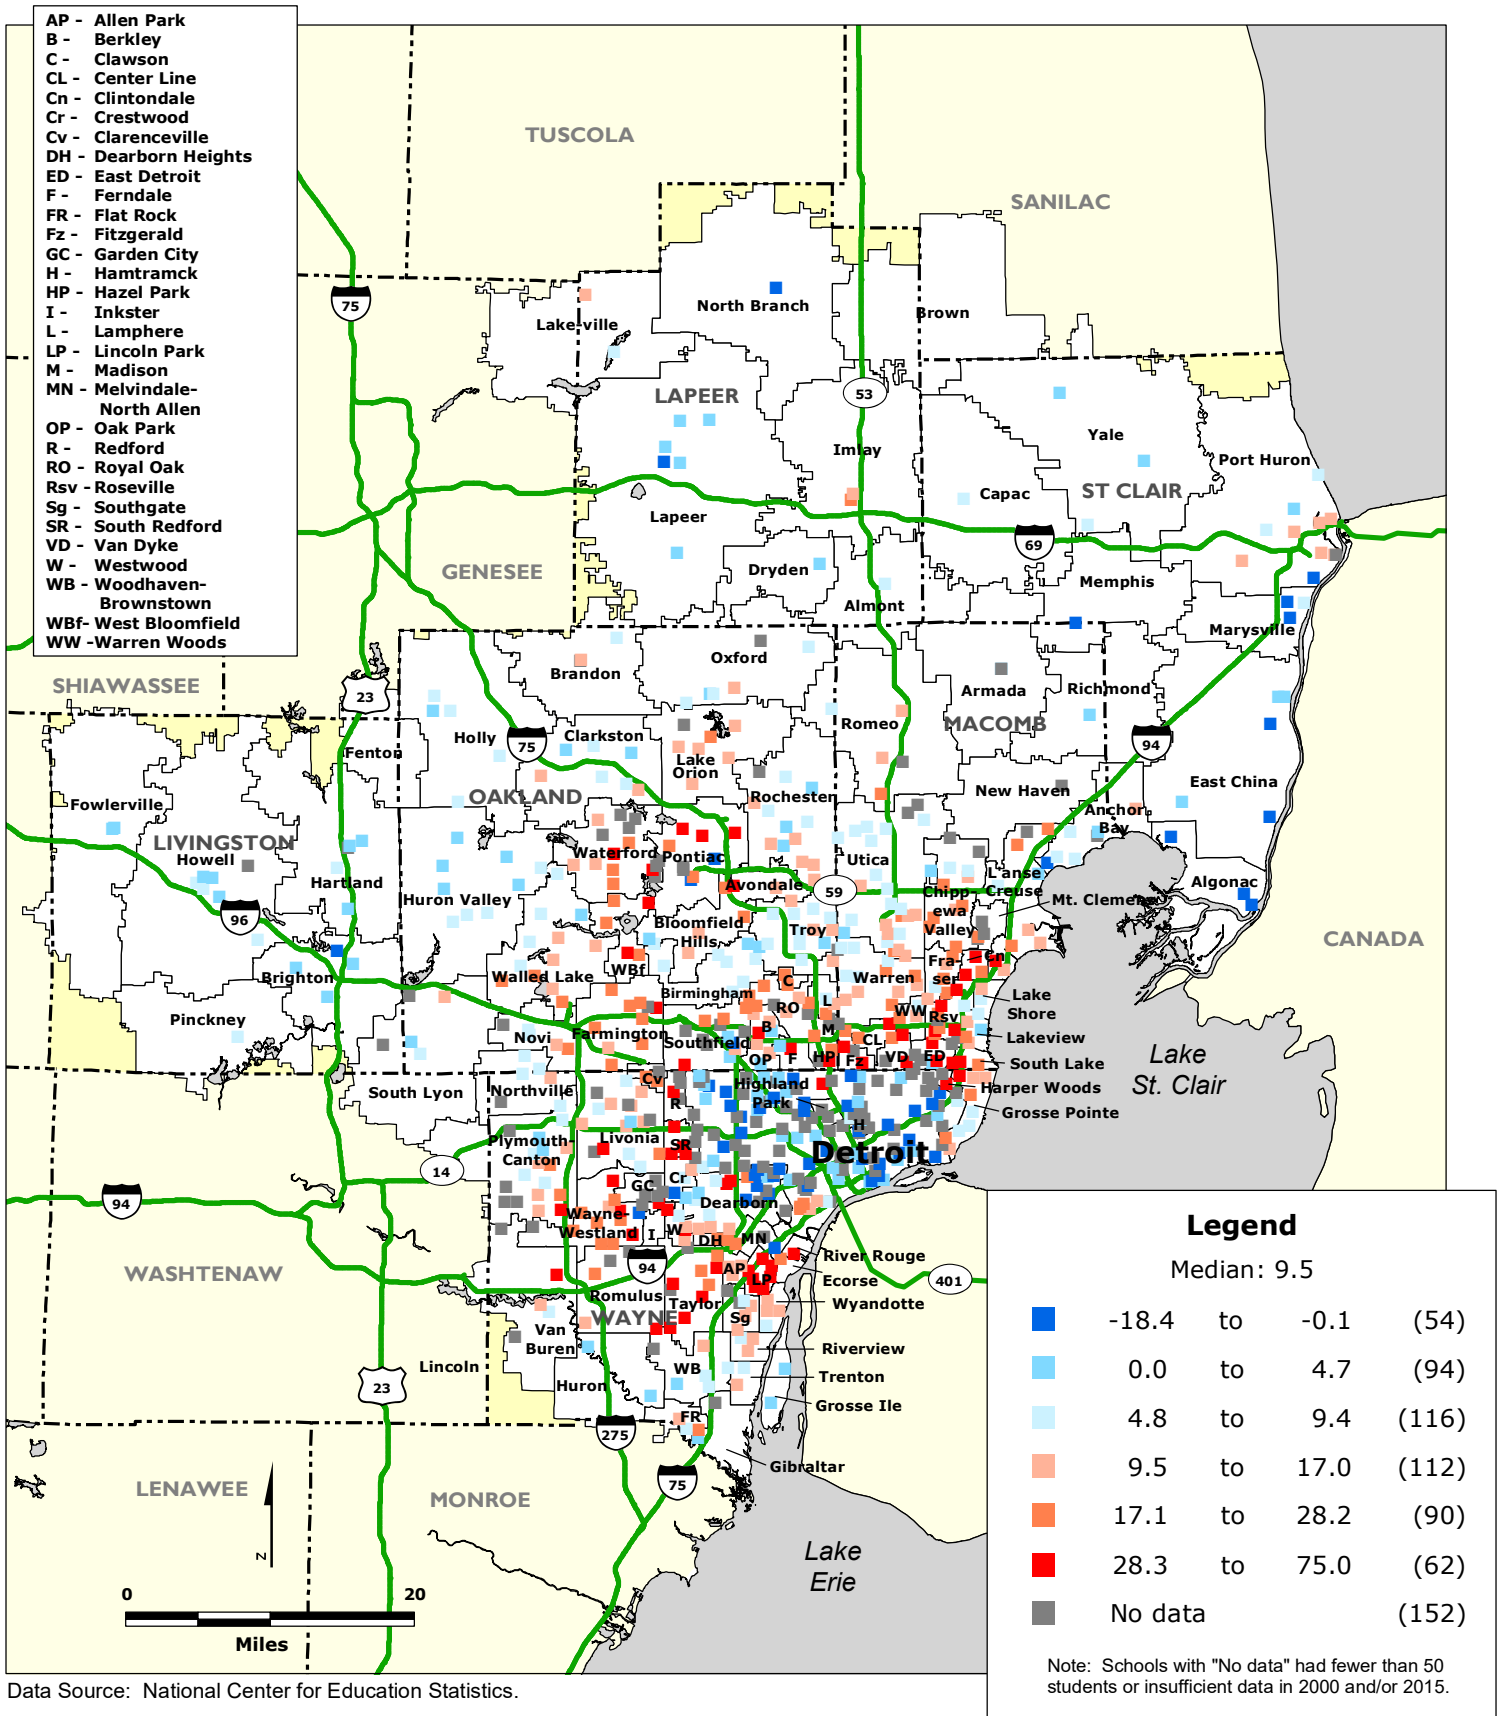

DETROIT REGION: Percentage Point Change in the Share of Non-Asian Minority Students by Elementary School, 2000-2015

Data Source: National Center for Education Statistics.