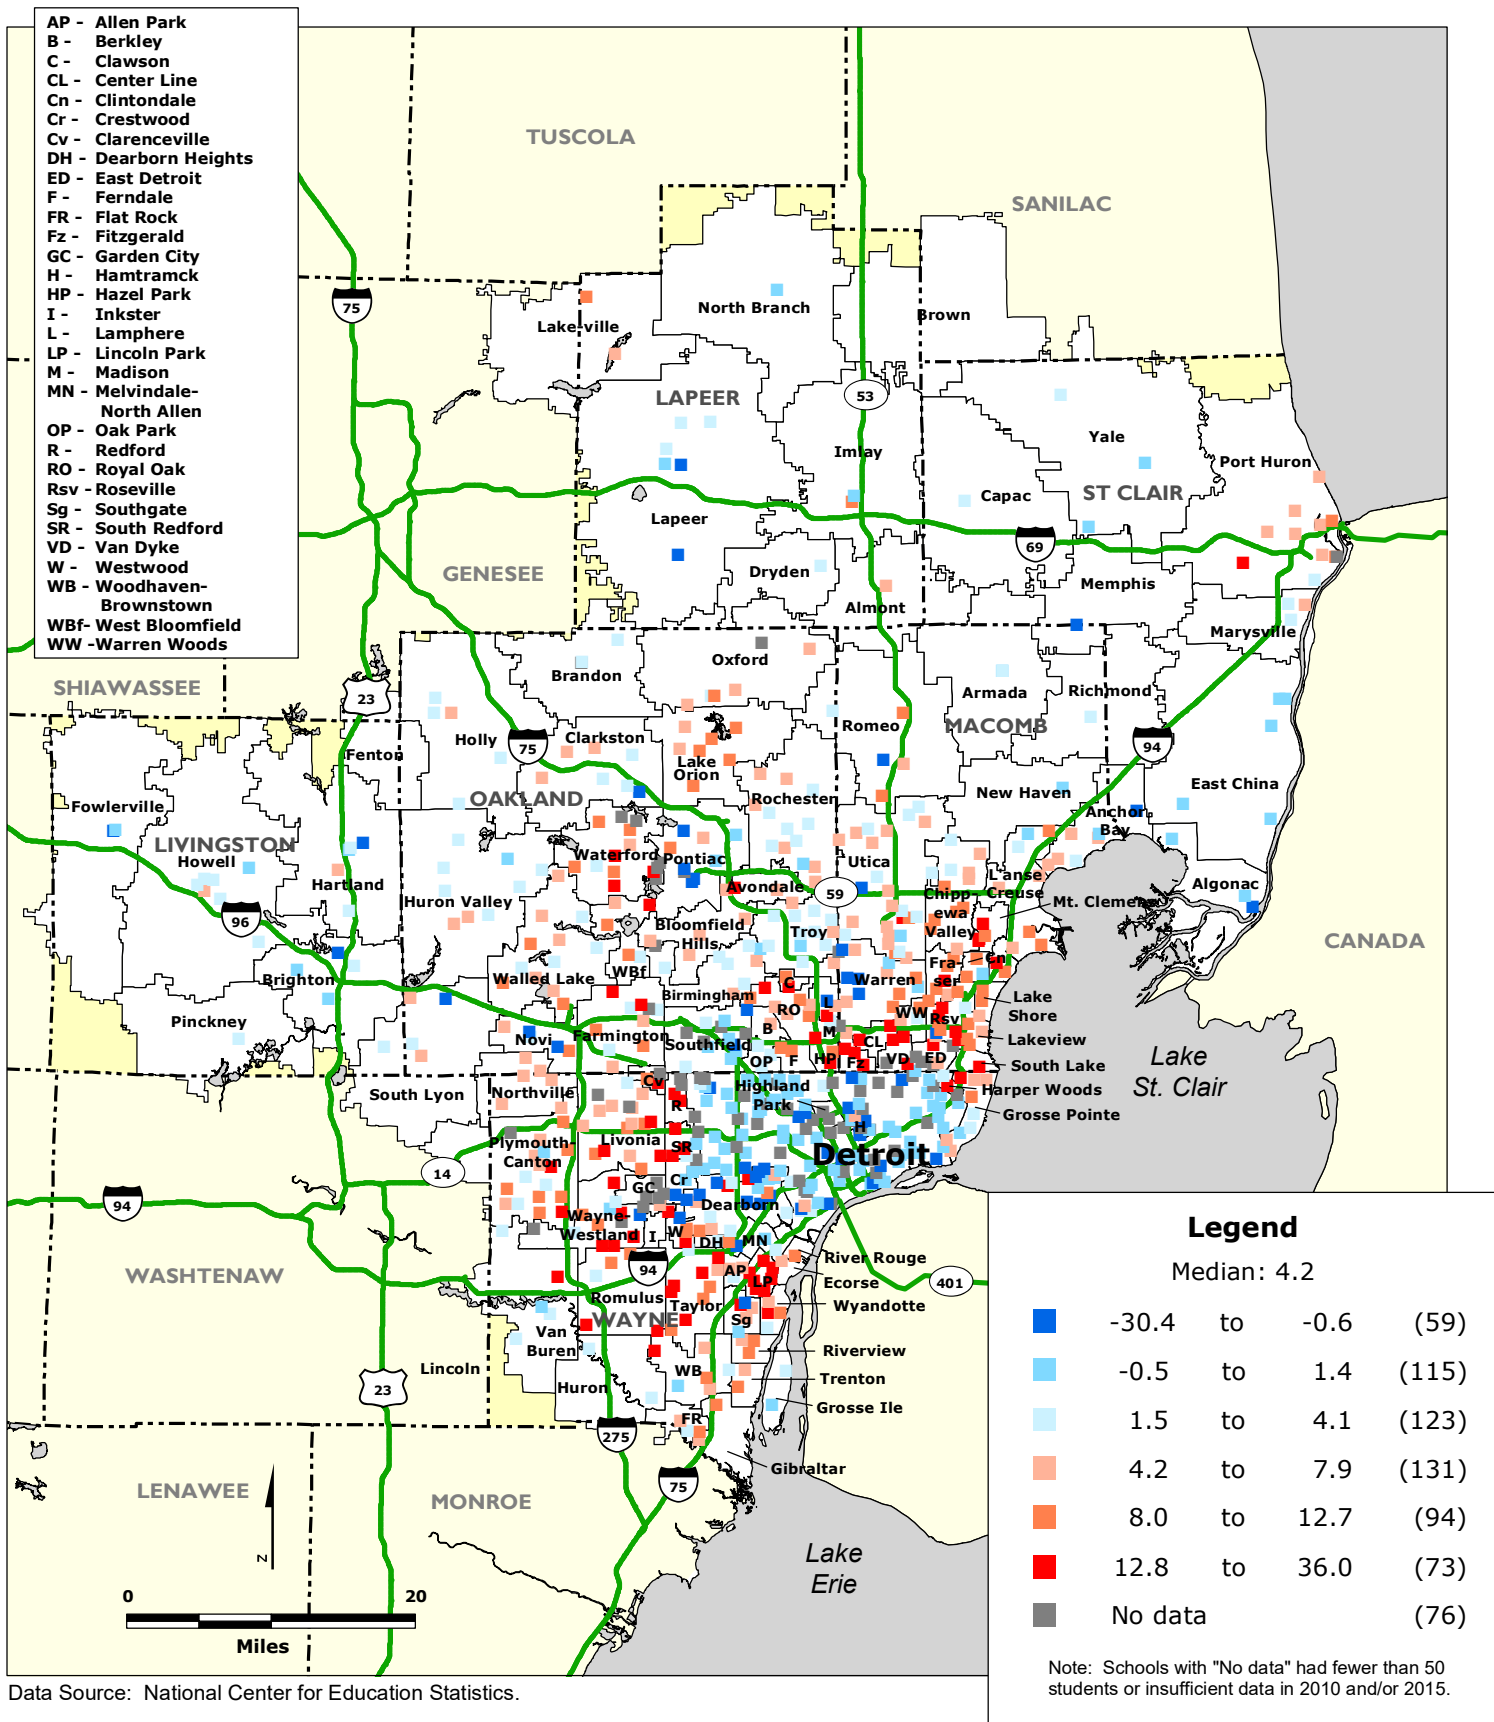

# DETROIT REGION: Percentage Point Change in the Share of Non-Asian Minority Students by Elementary School, 2010-2015

Data Source: National Center for Education Statistics.