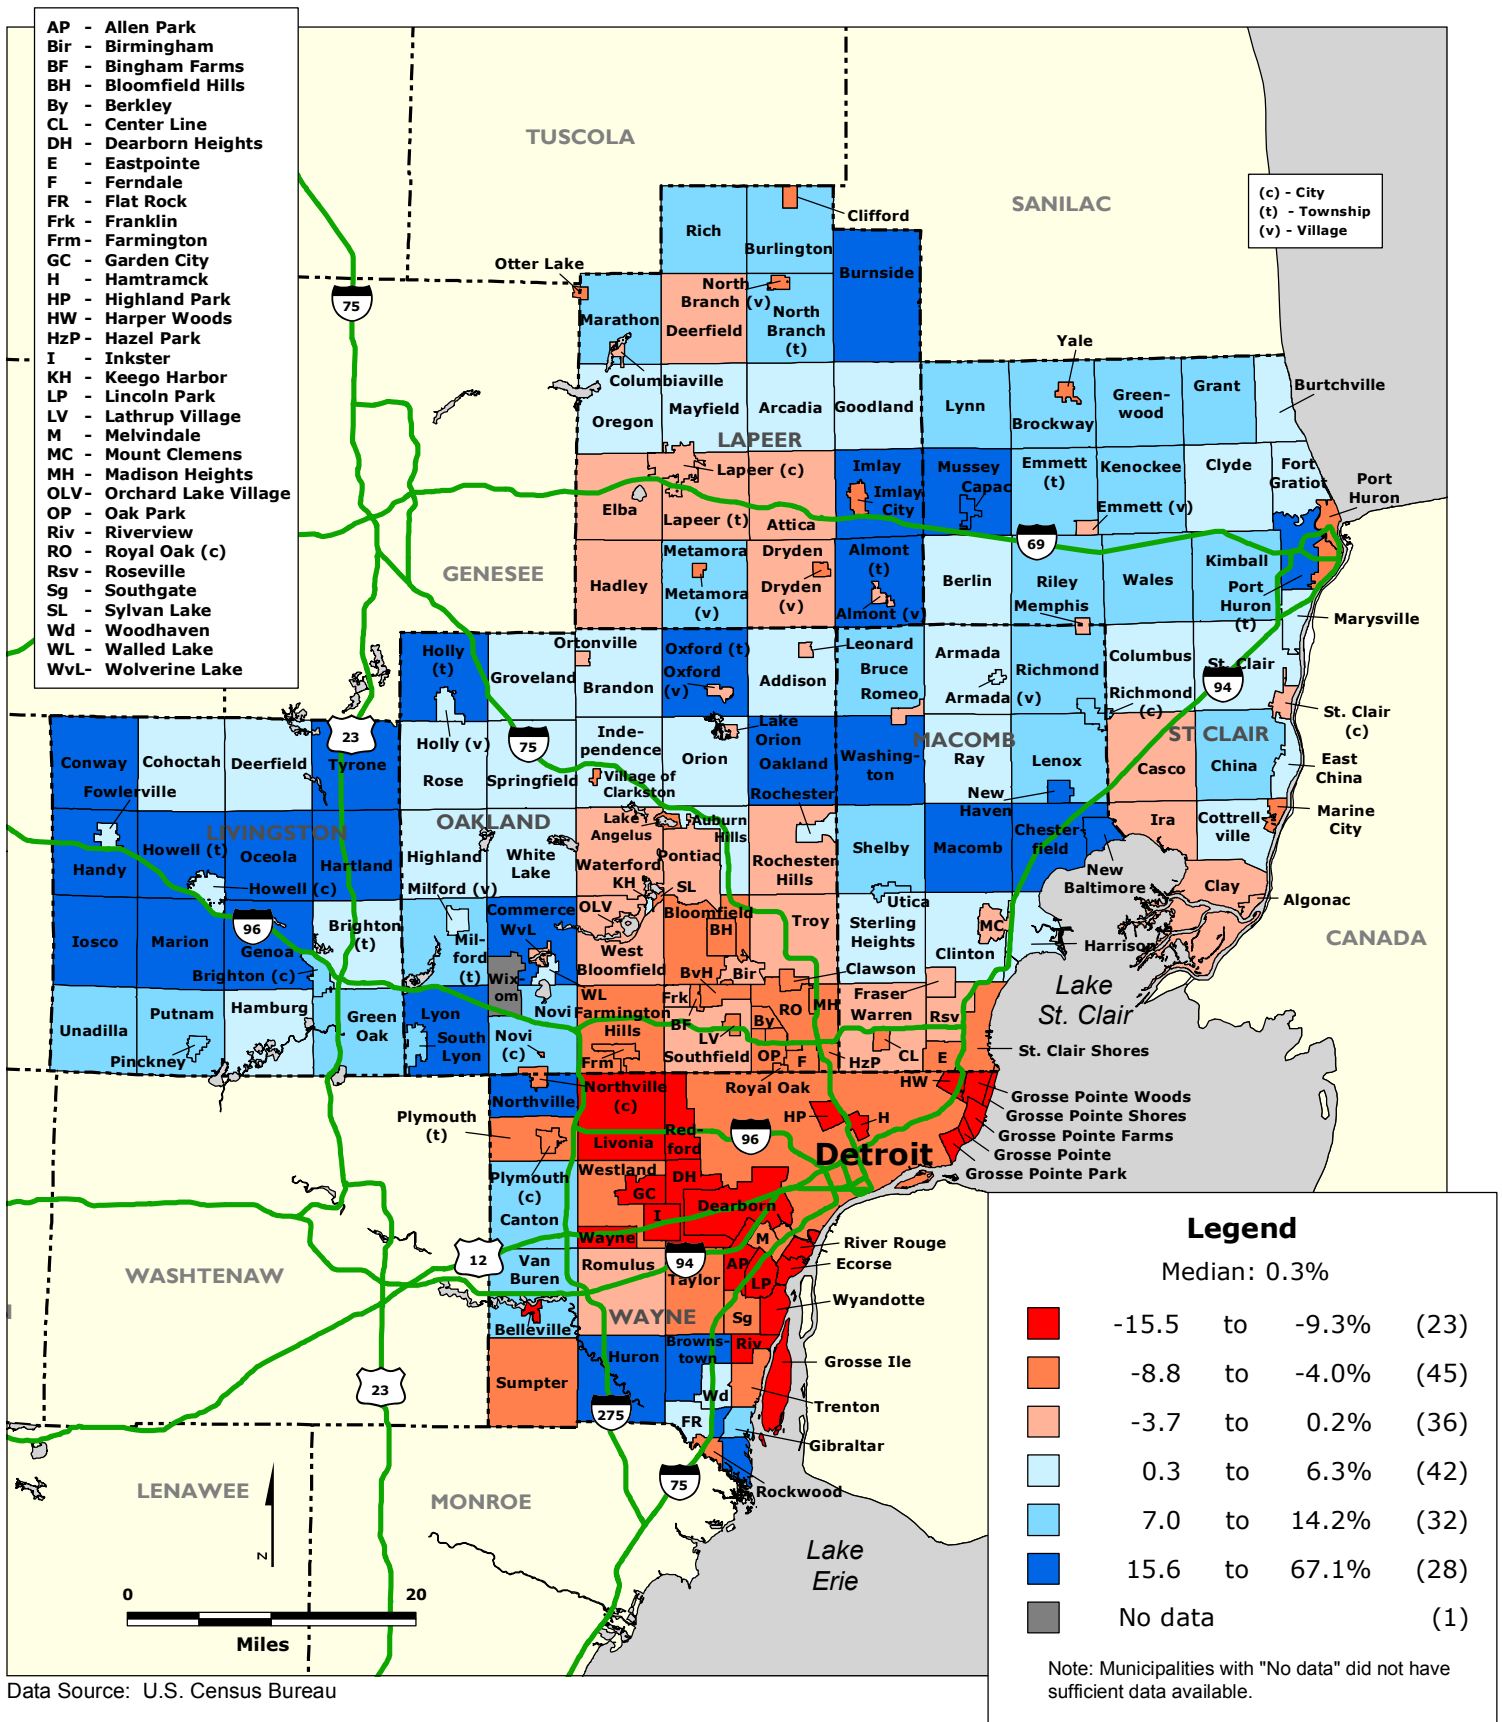

DETROIT REGION: Percentage Change in Population by Municipality, 2000-2008

- AP - Allen Park
- Bir - Birmingham
- BF - Bingham Farms
- BH - Bloomfield Hills
- By - Berkley
- CL - Center Line
- DH - Dearborn Heights
- E - Eastpointe
- F - Ferndale
- FR - Flat Rock
- Frk - Franklin
- Frm - Farmington
- GC - Garden City
- H - Hamtramck
- HP - Highland Park
- HW - Harper Woods
- HZP - Hazel Park
- I - Inkster
- KH - Keego Harbor
- LP - Lincoln Park
- LV - Lathrup Village
- M - Melvindale
- MC - Mount Clemens
- MH - Madison Heights
- OLV - Orchard Lake Village
- OP - Oak Park
- Riv - Riverview
- RO - Royal Oak (c)
- Rsv - Roseville
- Sg - Southgate
- SL - Sylvan Lake
- Wd - Woodhaven
- WL - Walled Lake
- WvL - Wolverine Lake

(c) - City
(t) - Township
(v) - Village

Data Source: U.S. Census Bureau