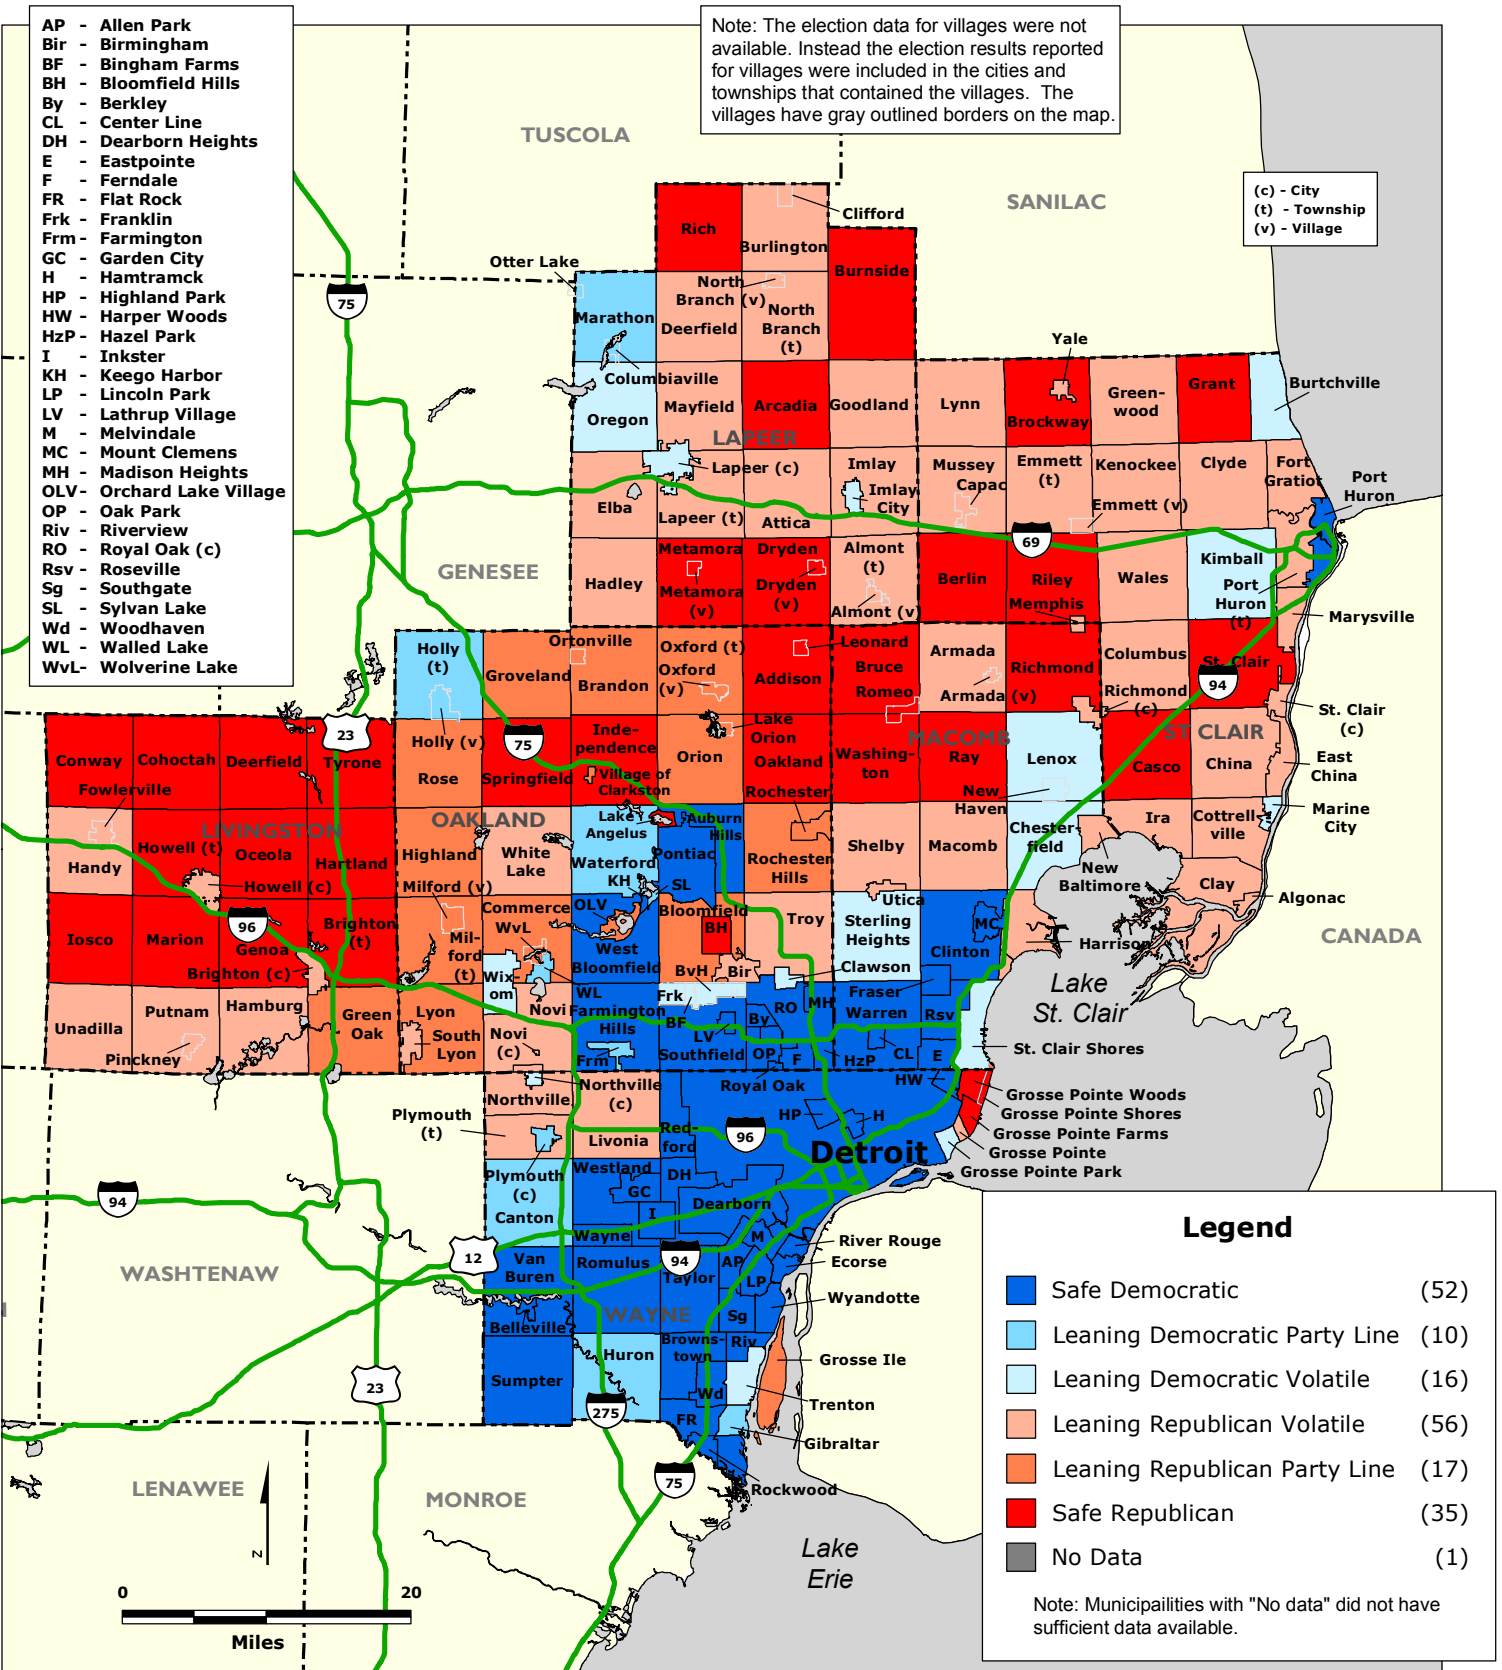

DETROIT REGION: Party Preferences by Municipalities based on Election Results for the year 2008

- AP - Allen Park
- Bir - Birmingham
- BF - Bingham Farms
- BH - Bloomfield Hills
- By - Berkley
- CL - Center Line
- DH - Dearborn Heights
- E - Eastpointe
- F - Ferndale
- FR - Flat Rock
- Frk - Franklin
- Frm - Farmington
- GC - Garden City
- H - Hamtramck
- HP - Highland Park
- HW - Harper Woods
- HnP - Hazel Park
- I - Inkster
- KH - Keego Harbor
- LP - Lincoln Park
- LV - Lathrup Village
- M - Melvindale
- MC - Mount Clemens
- MH - Madison Heights
- OLV - Orchard Lake Village
- OP - Oak Park
- Riv - Riverview
- RO - Royal Oak (c)
- Rsv - Roseville
- Sg - Southgate
- SL - Sylvan Lake
- Wd - Woodhaven
- WL - Walled Lake
- WvL - Wolverine Lake

Note: The election data for villages were not available. Instead the election results reported for villages were included in the cities and townships that contained the villages. The villages have gray outlined borders on the map.

(c) - City
(t) - Township
(v) - Village

Data Source: Michigan Bureau of Elections.