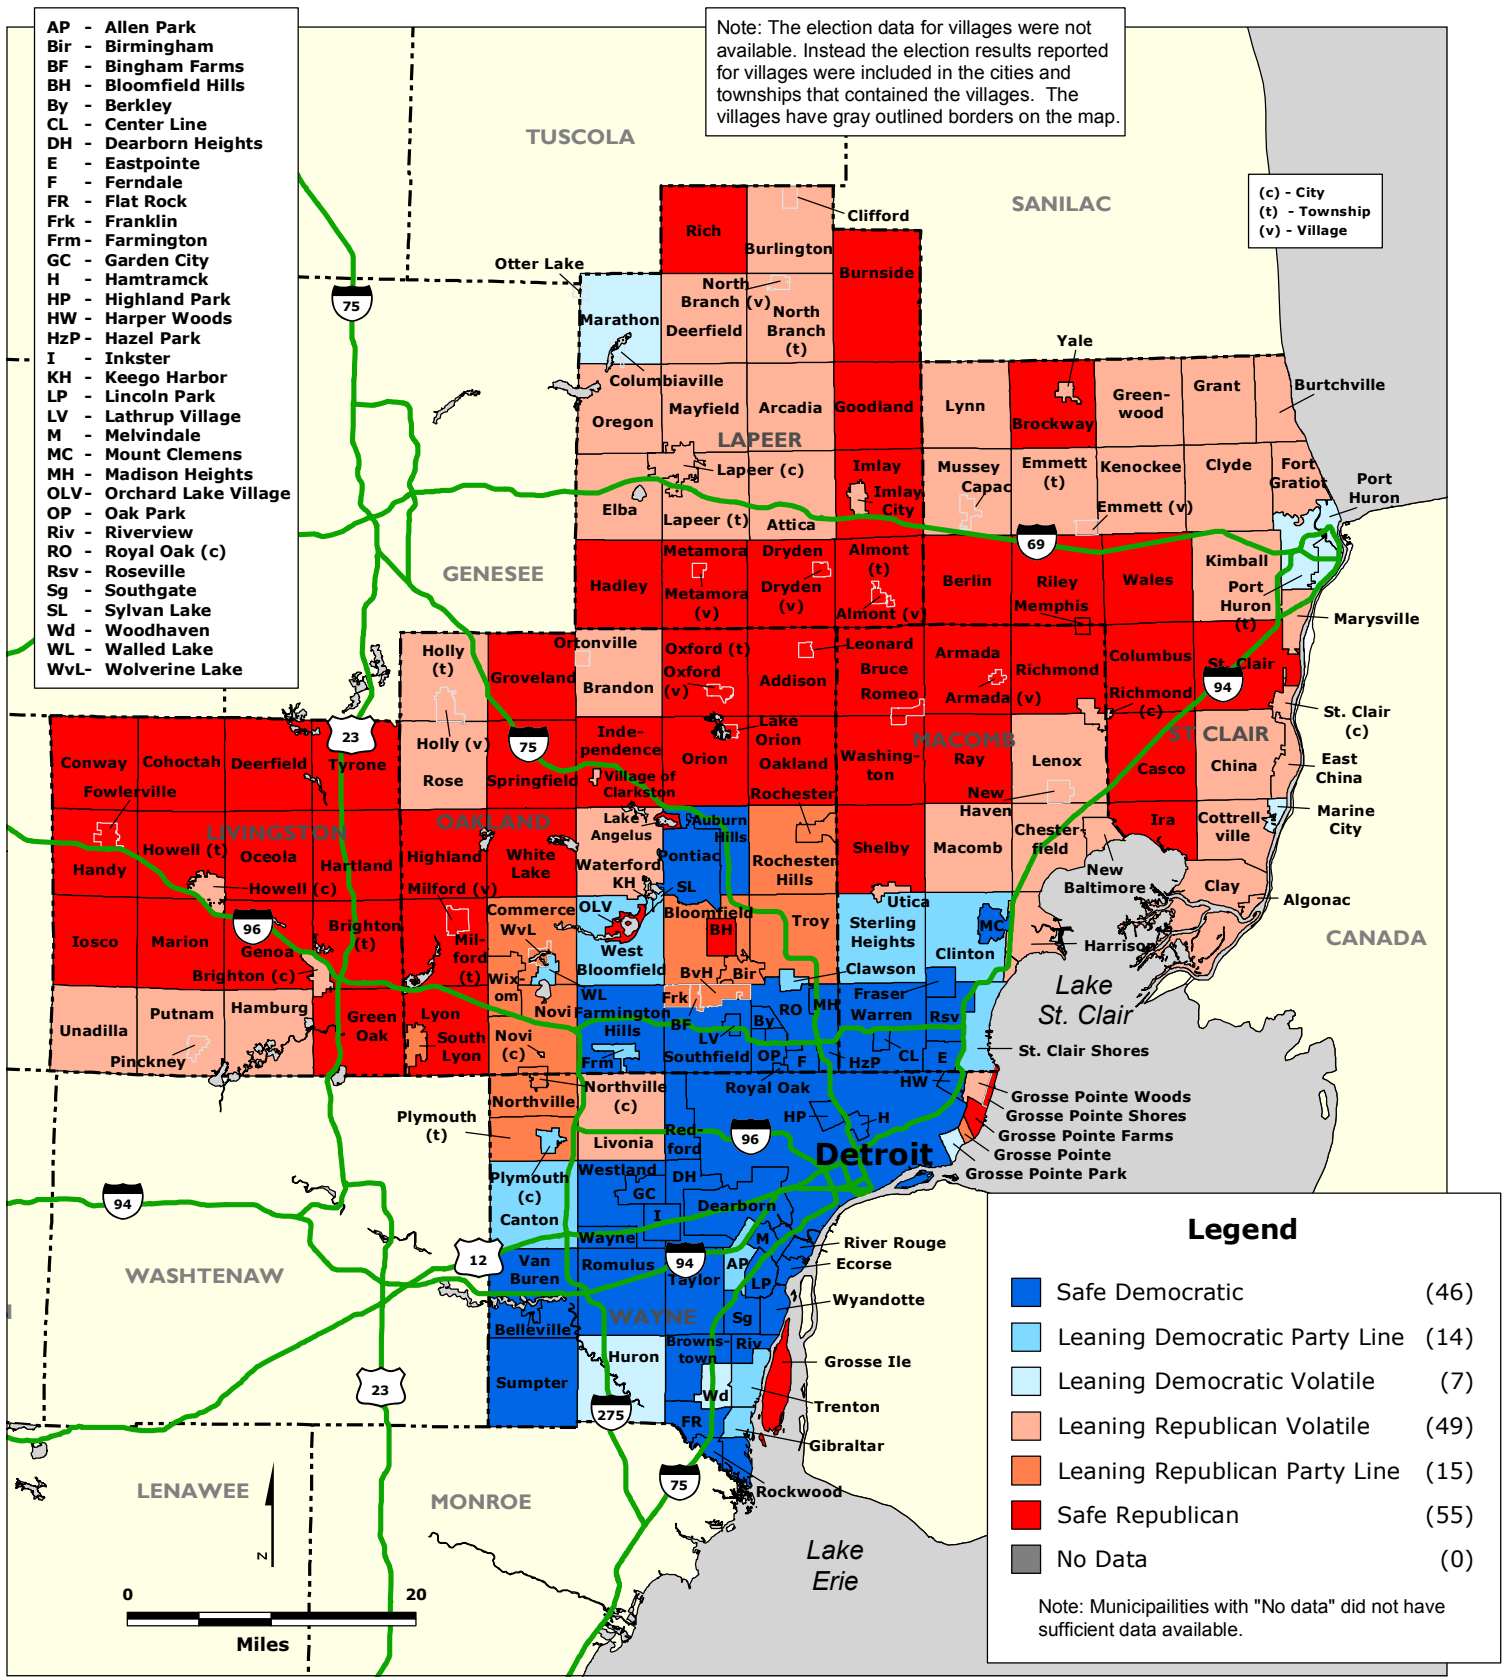

# DETROIT REGION: Party Preferences by Municipalities based on Election Results for the year 2012

Data Source: Michigan Bureau of Elections.