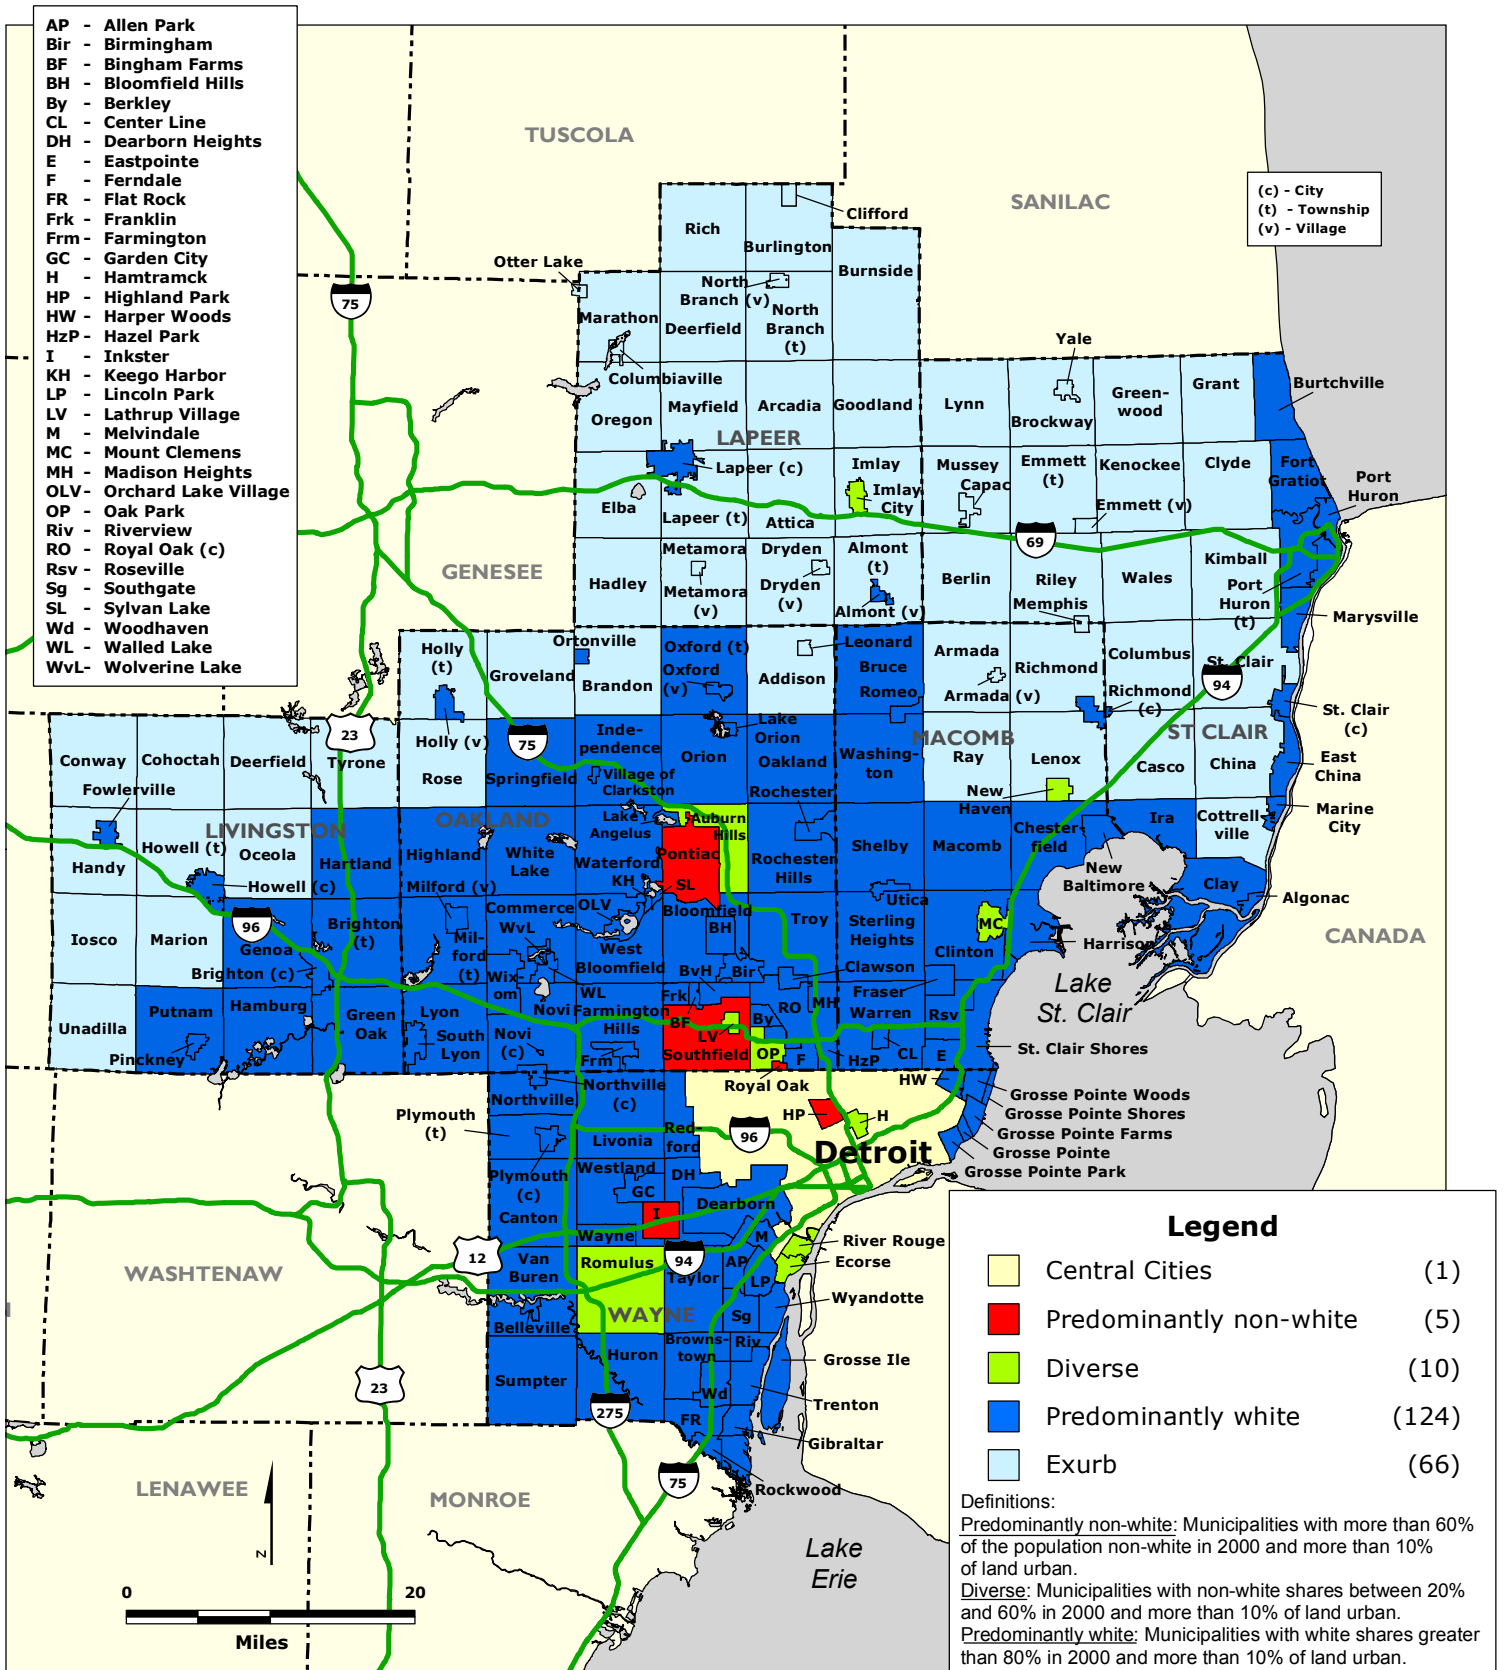

DETROIT REGION: Community Type by Municipality, 2000

Data Source: U.S. Census Bureau