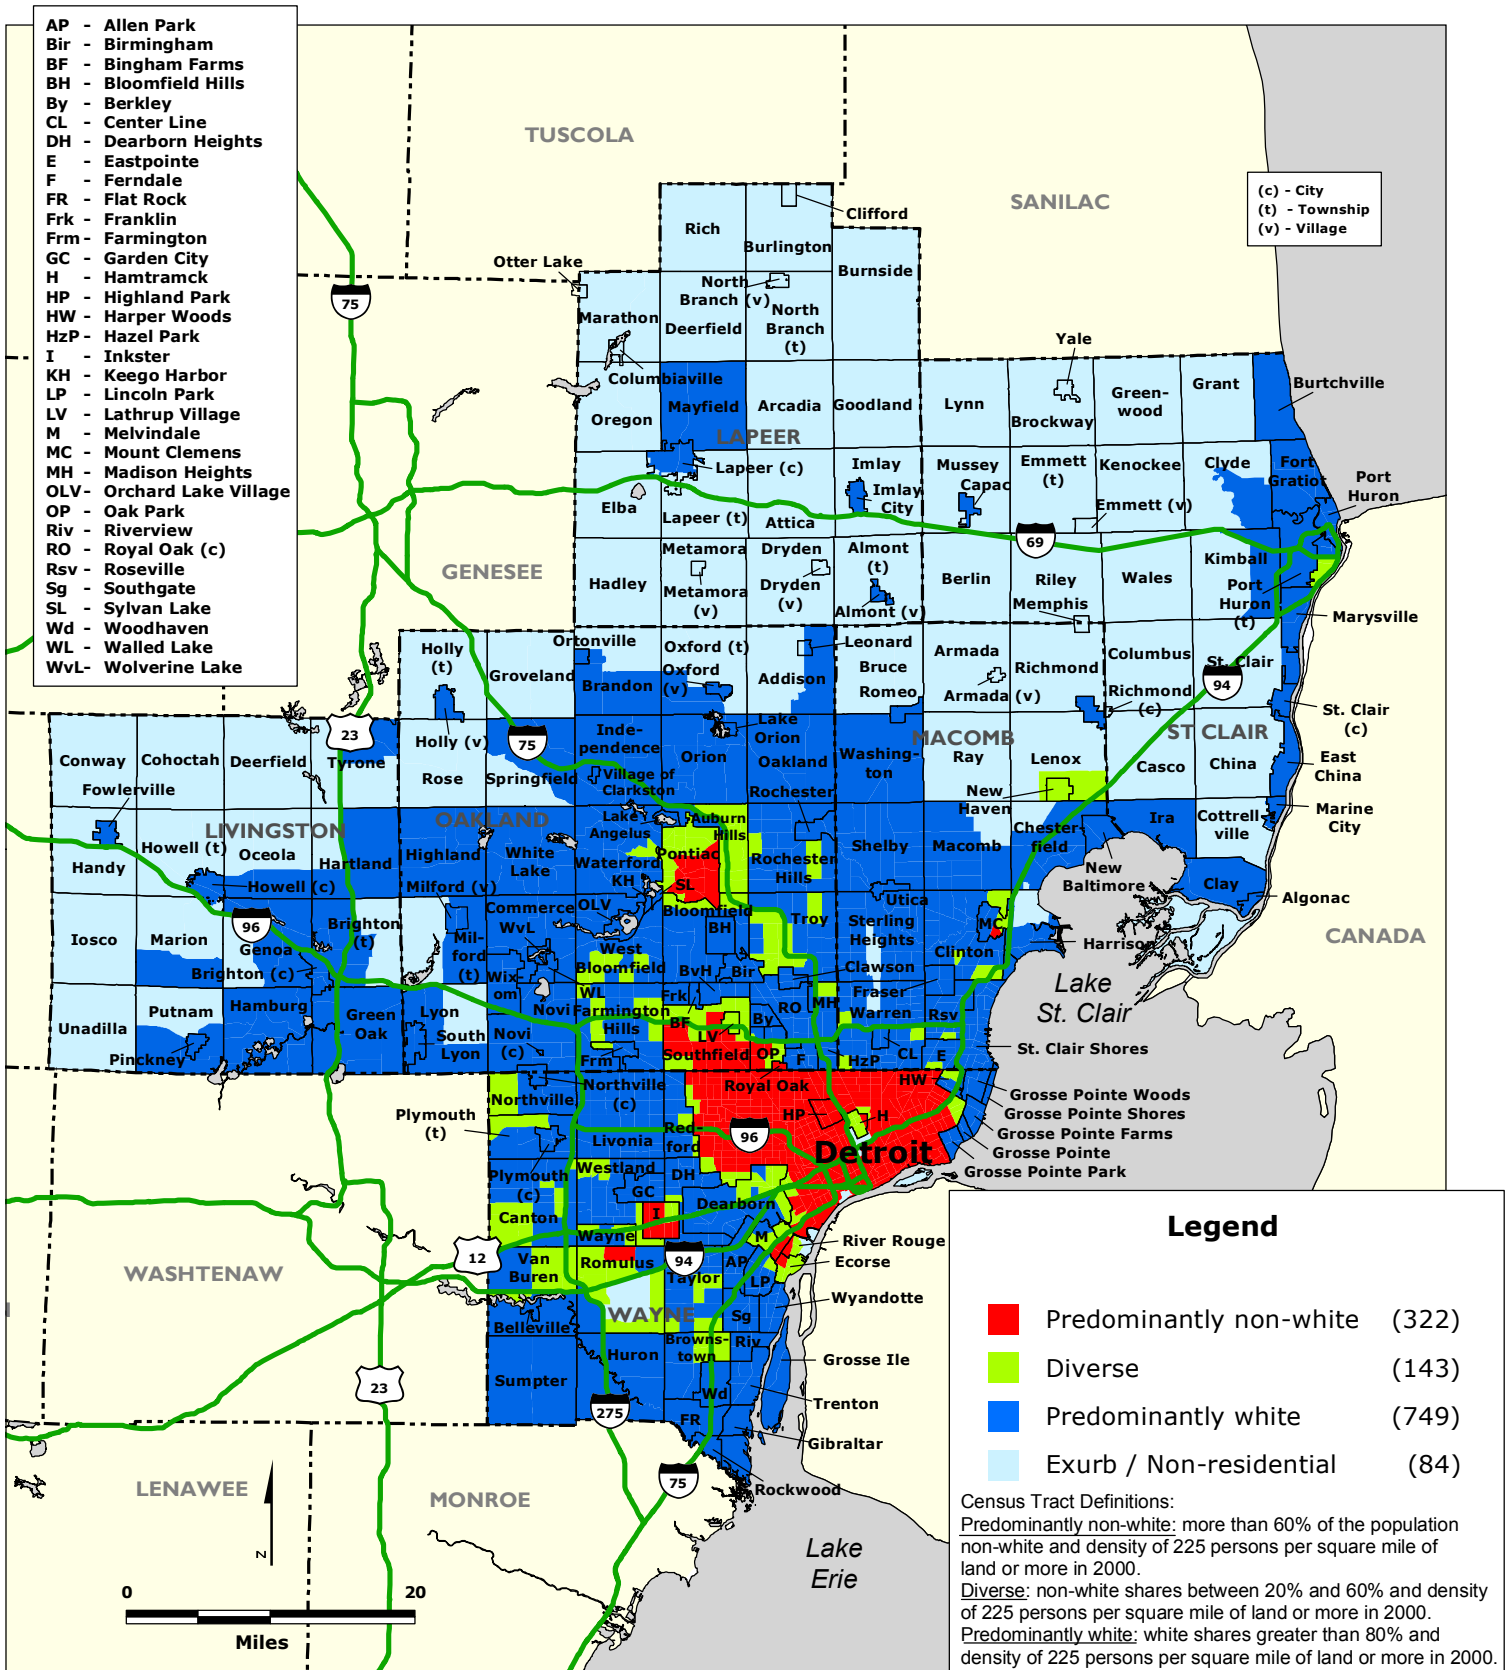

# DETROIT REGION: Community Type by Census Tract, 2000

Data Sources: U.S. Census Bureau; Geolytics NCDB.