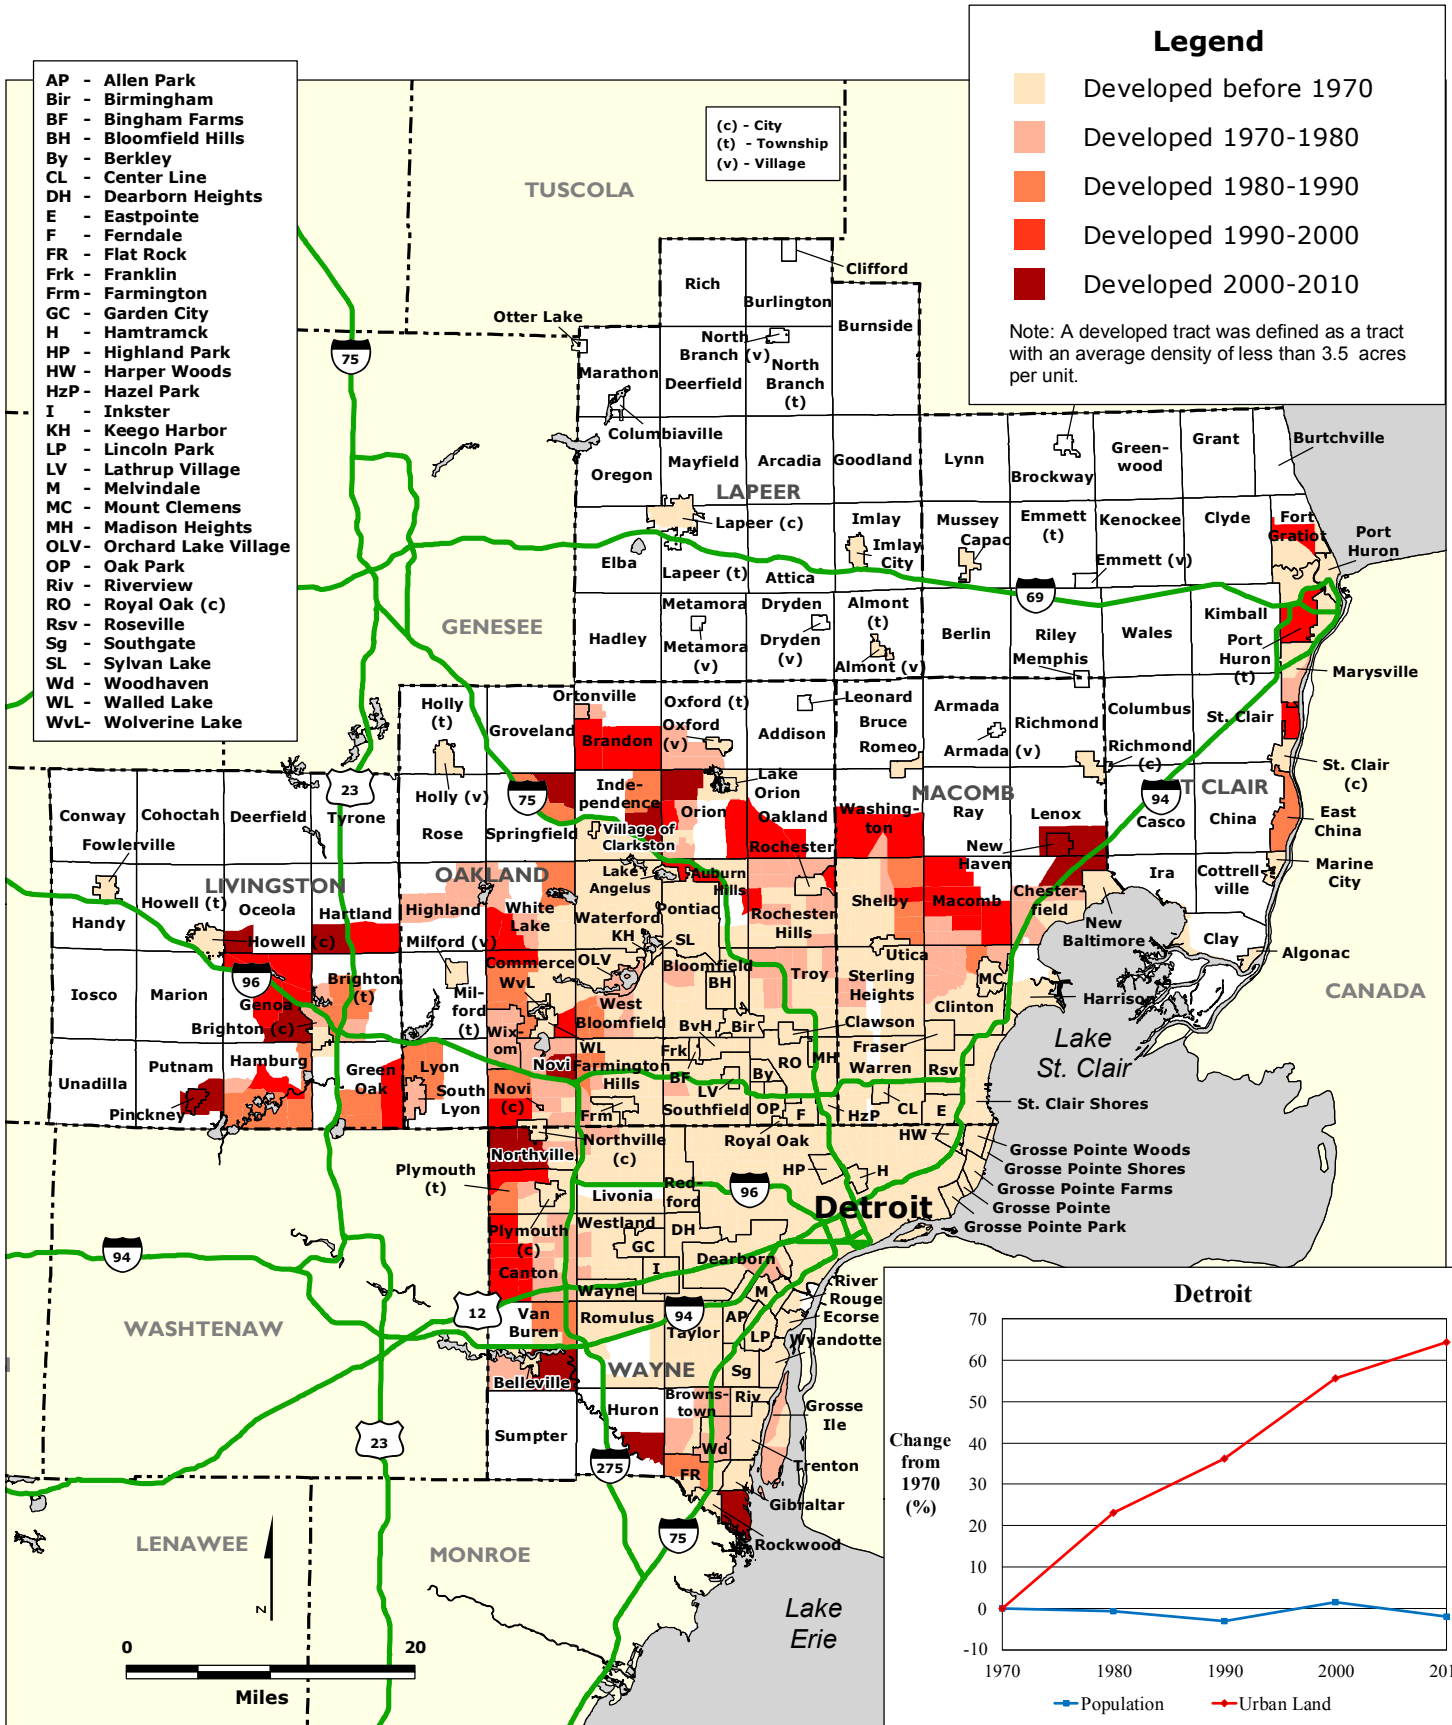

# DETROIT REGION: Urban Land by Census Tract, 1970 to 2010

Data Sources: U.S. Census Bureau, Geolytics.