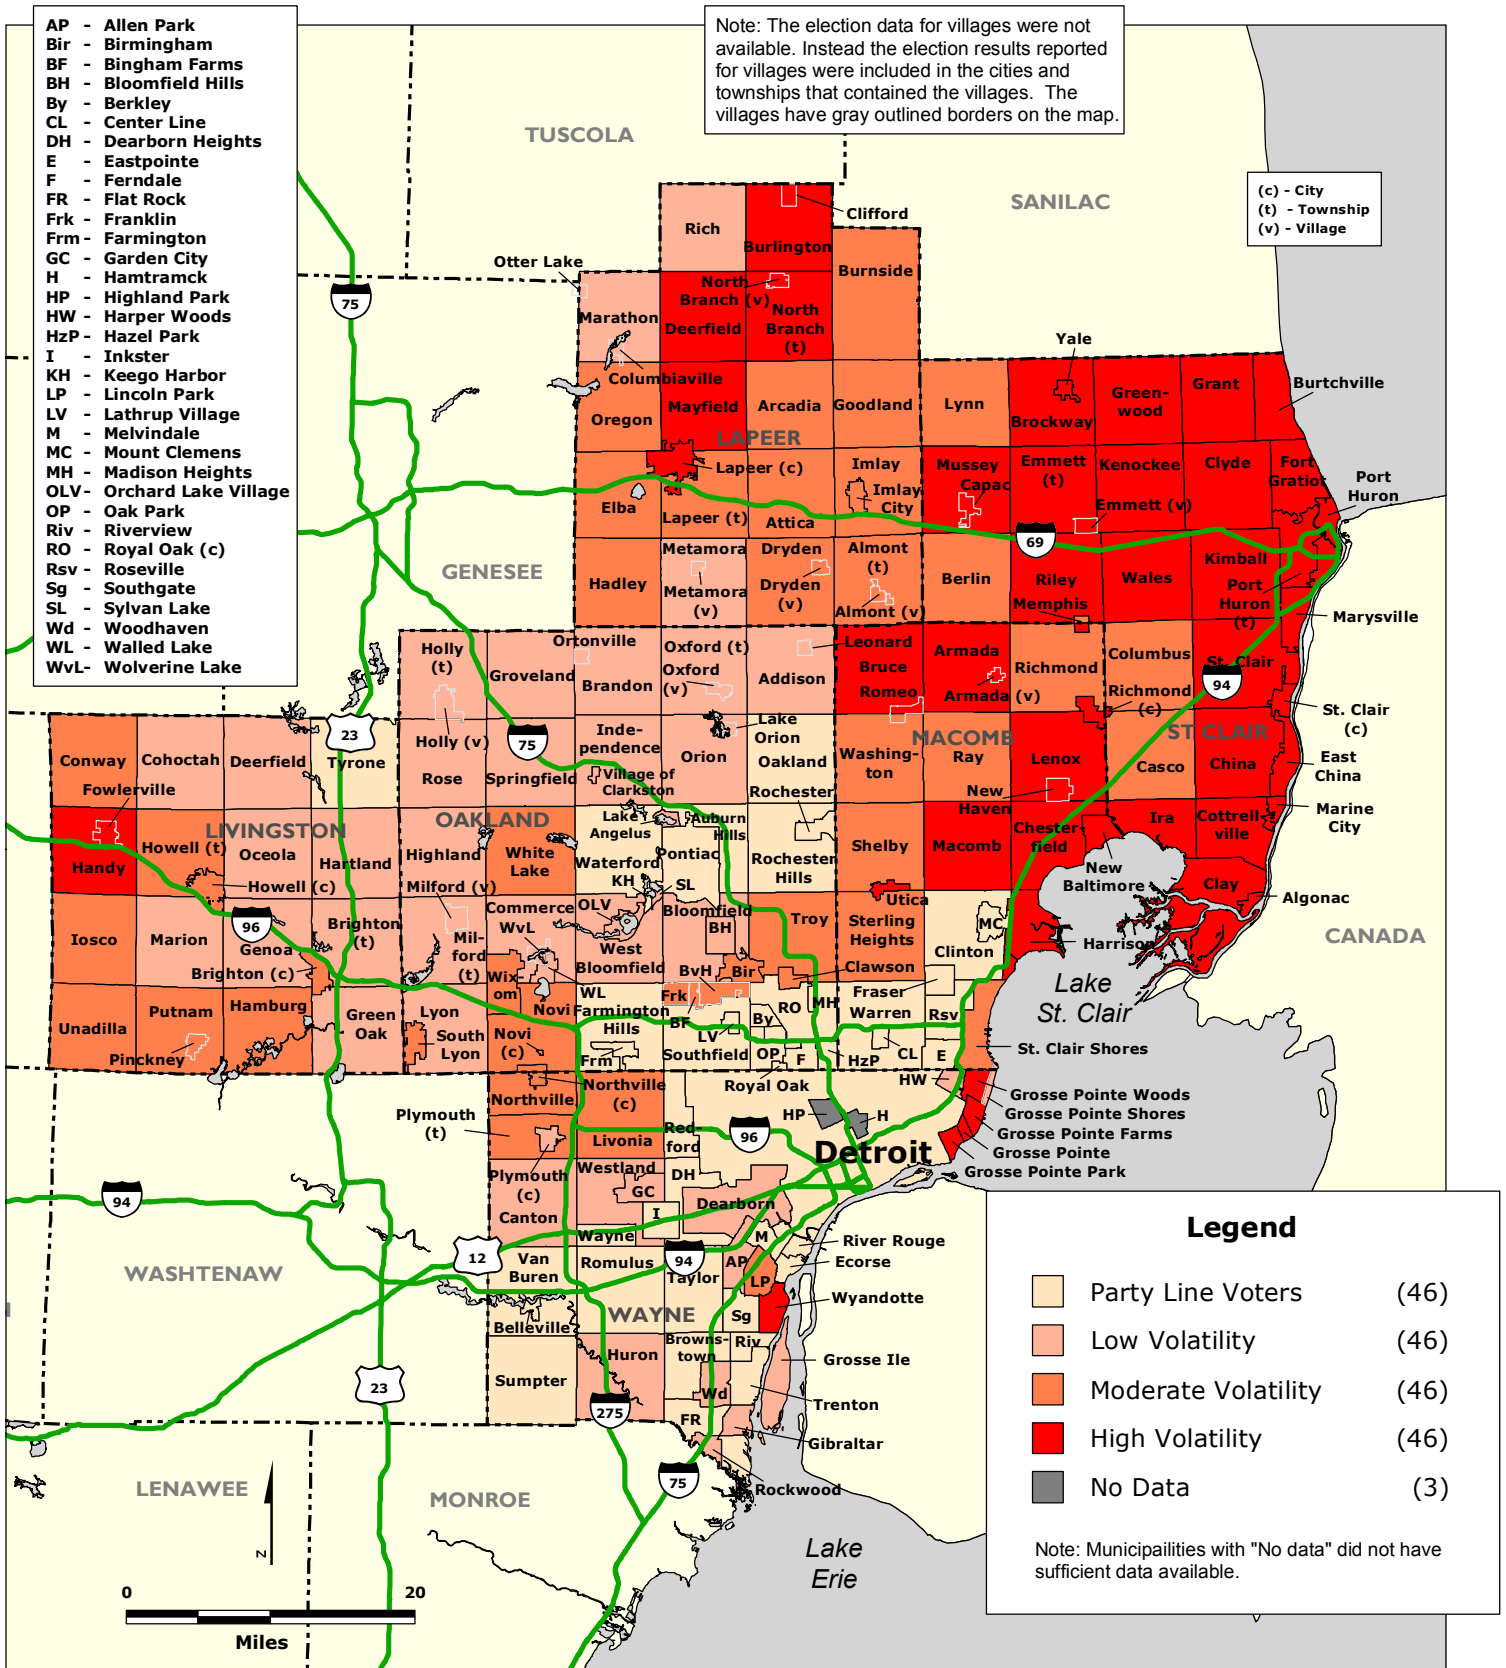

DETROIT REGION: Voter Volatility by Municipalities based on Election Results for the year 2008

Data Source: Michigan Bureau of Elections.