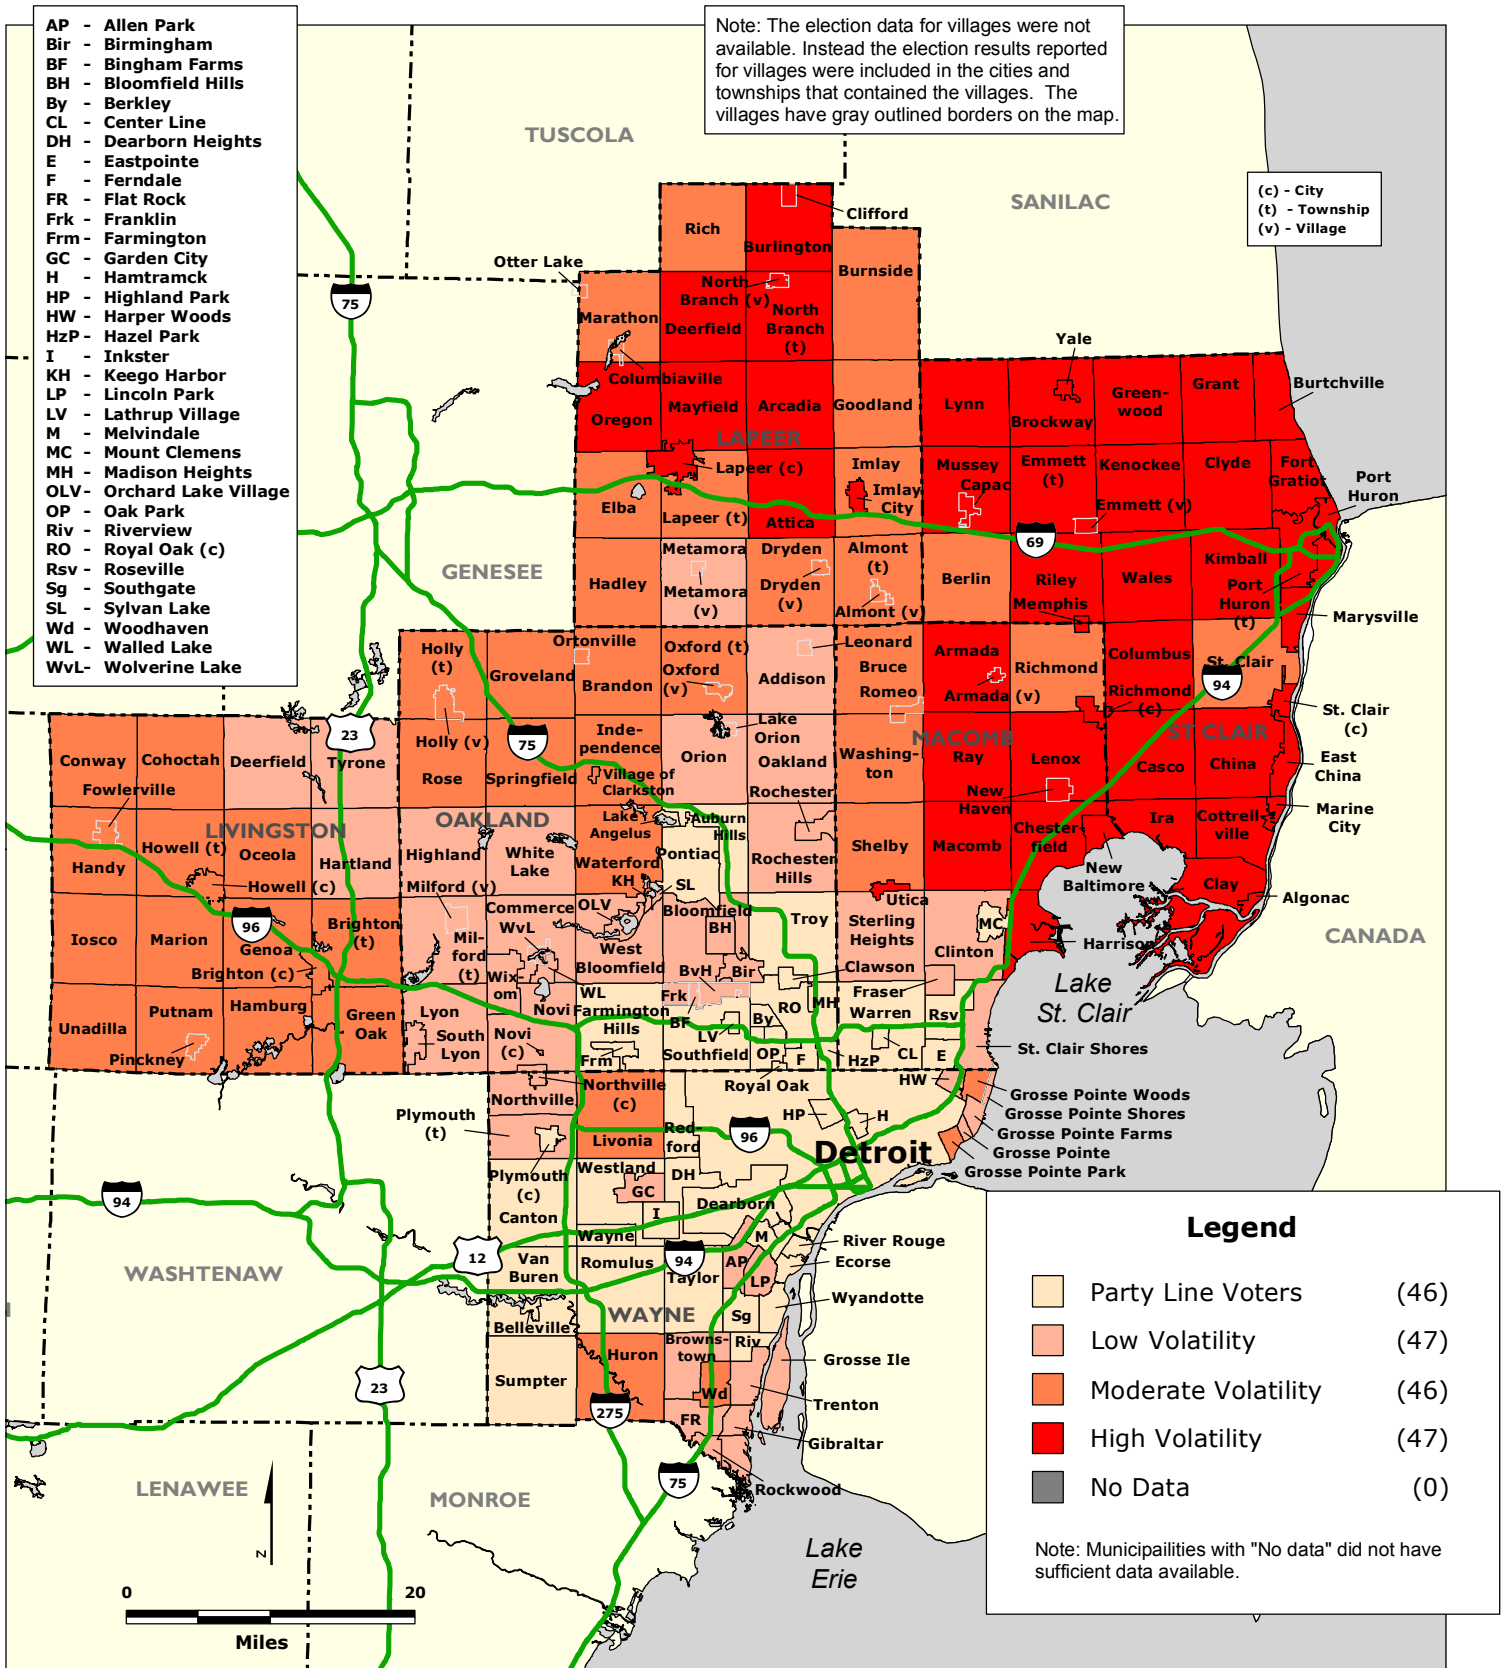

DETROIT REGION: Voter Volatility by Municipalities based on Election Results for the year 2012

Data Source: Michigan Bureau of Elections.