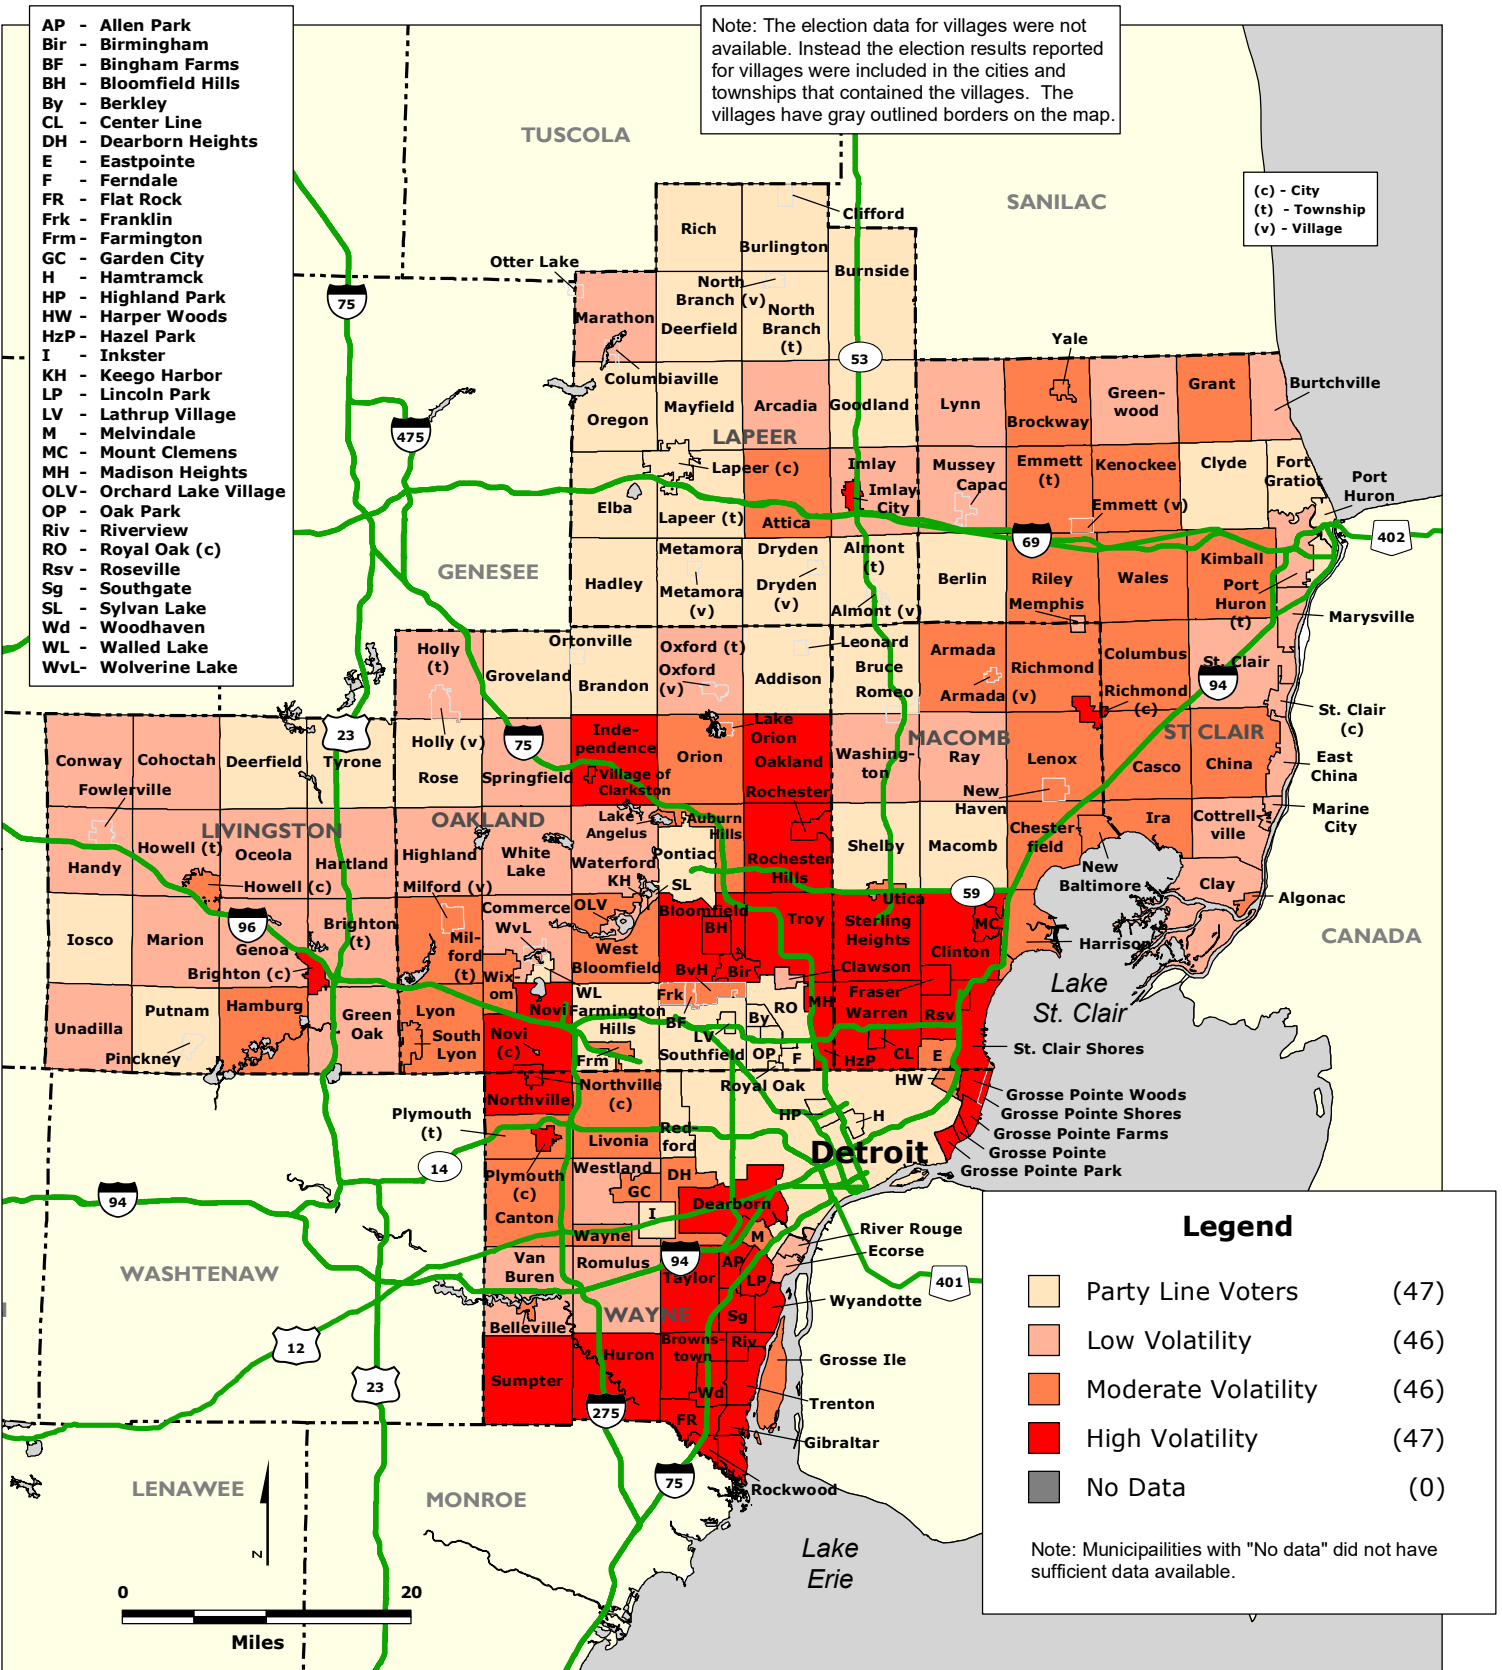

DETROIT REGION: Voter Volatility by Municipalities based on Election Results for the year 2016

Data Source: Michigan Bureau of Elections.