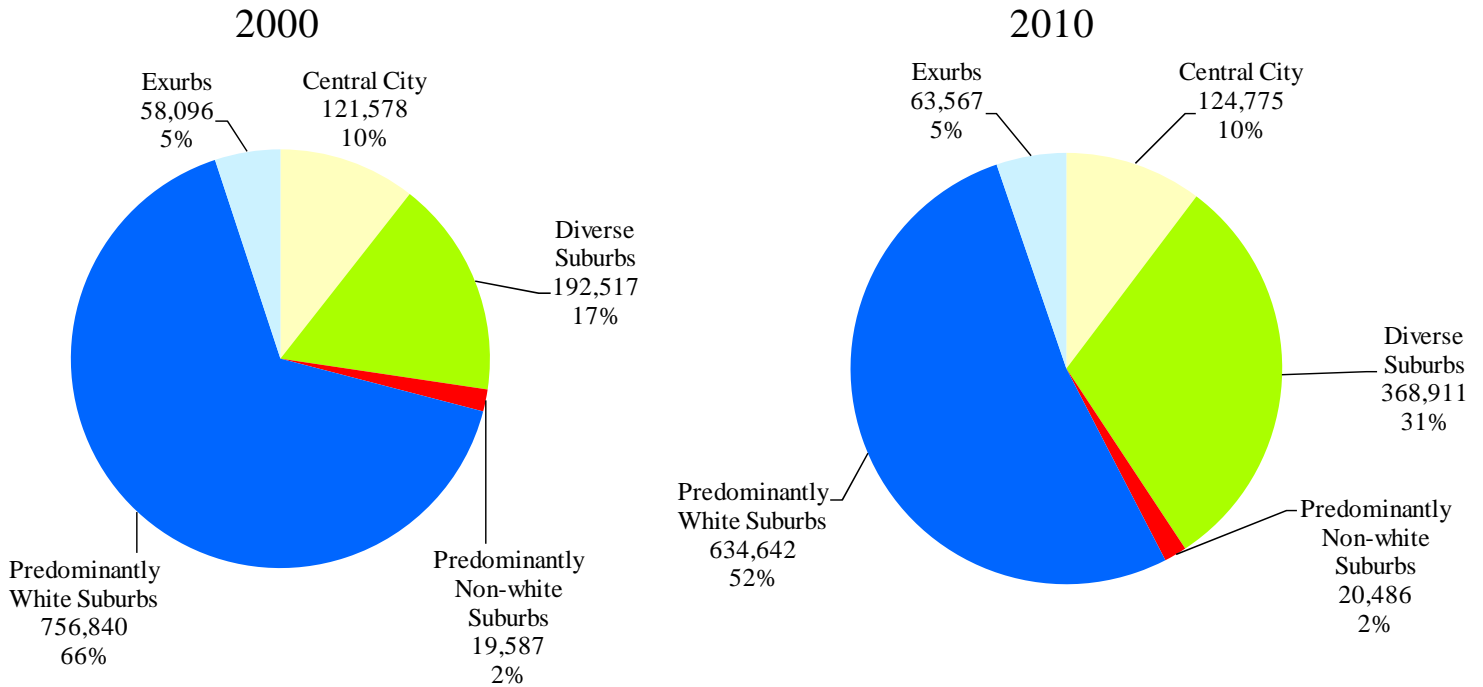

America's Racially Diverse Suburbs: Opportunities and Challenges

Hartford Metropolitan Area

Community Types in Hartford