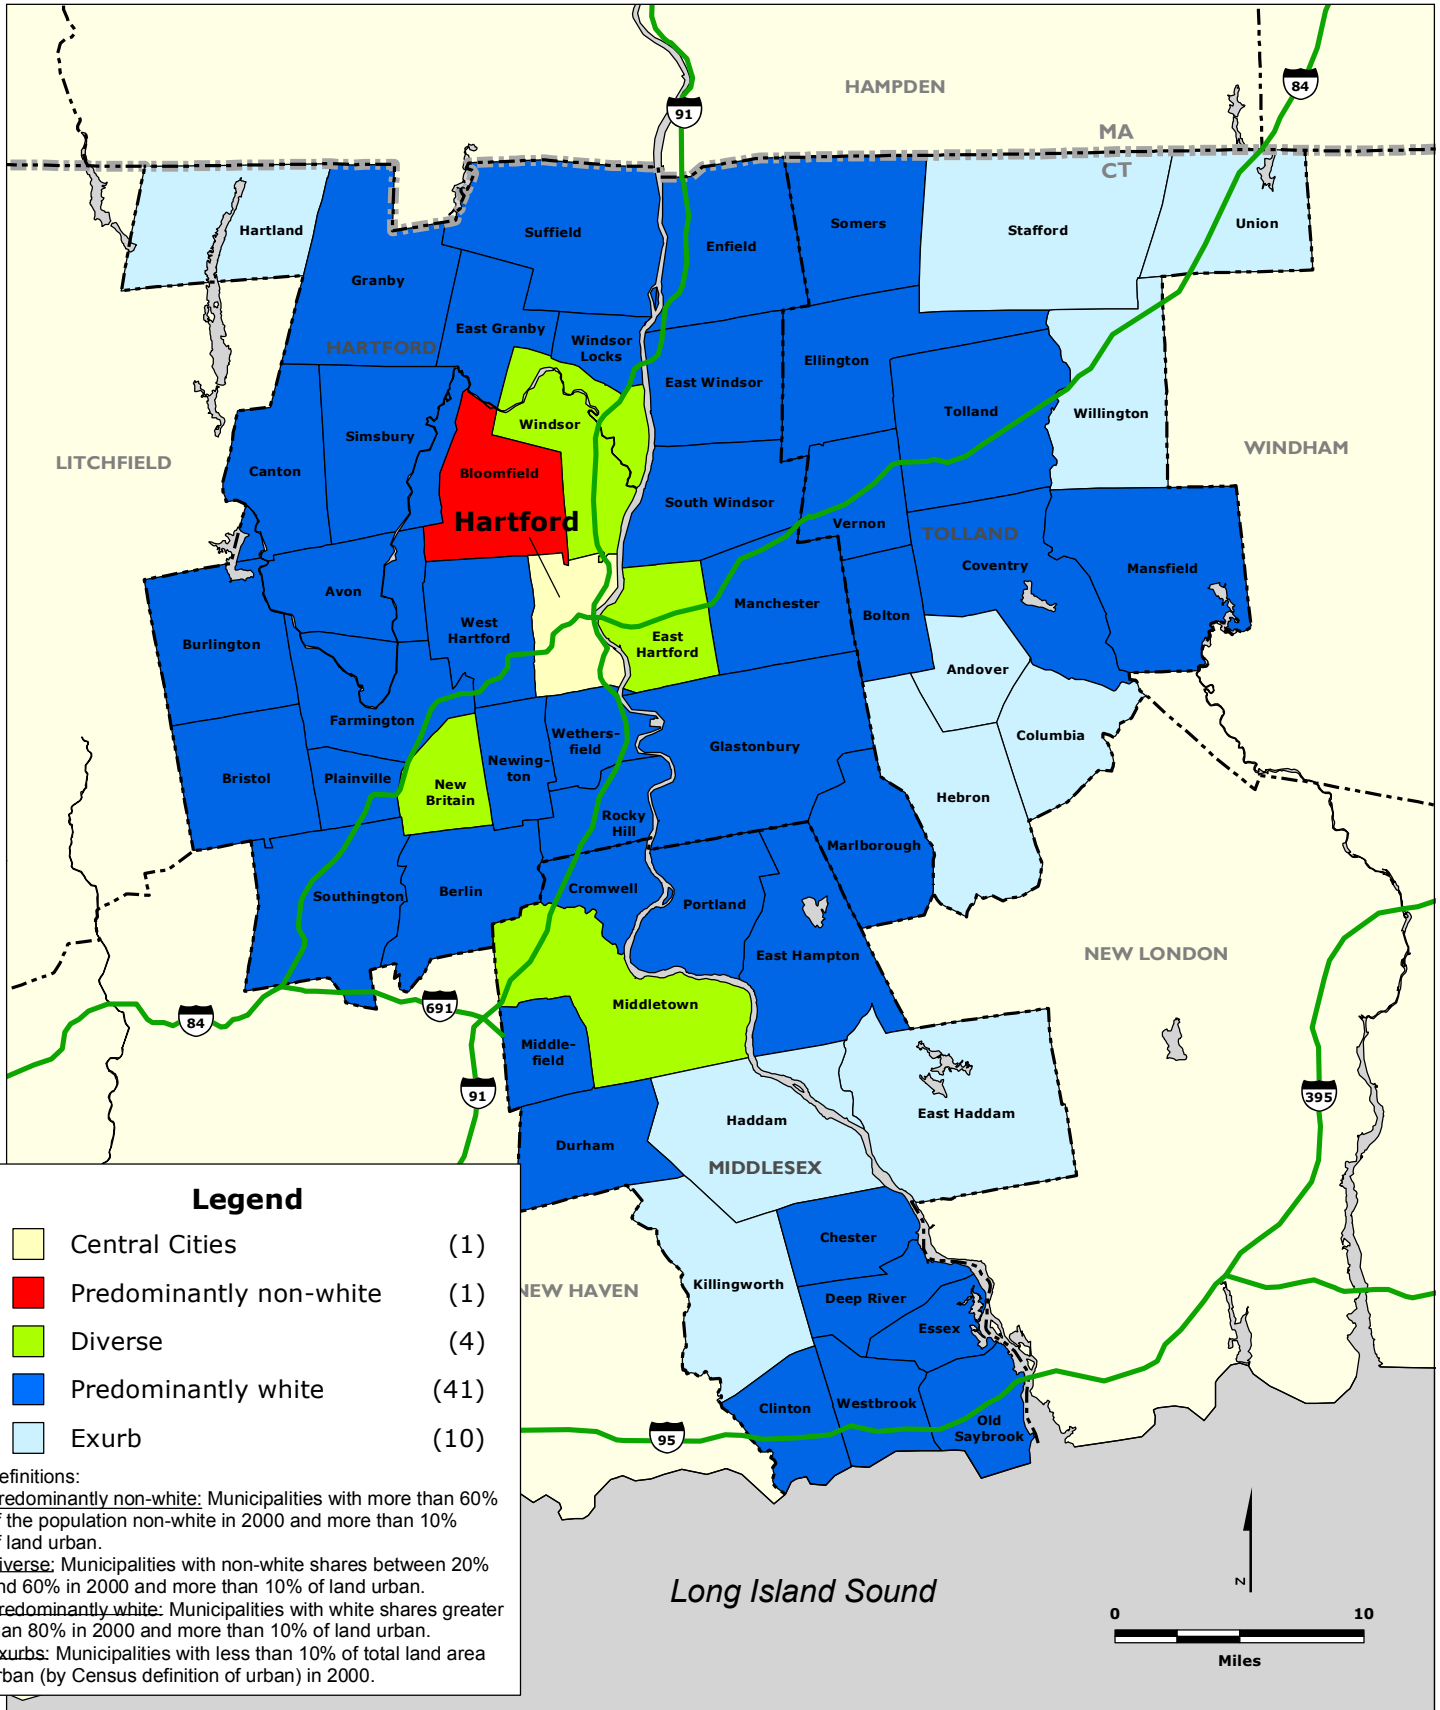

Hartford Metropolitan Area: Fact Sheet

Breakdown of Community Type

	2010 <u>Population</u>	Share of Metro <u>Population</u>	Share of Suburban <u>Population</u>
Diverse	368,911	30	34
Predominantly non-white	20,486	2	2
Predominantly white	634,642	52	58
Exurb	63,567	5	6
Central City	124,775	10	

Examples of Large Diverse Suburbs

	2000 <u>Population</u>	2010 <u>Population</u>	2010 % of Population <u>Non-white</u>
New Britain city	71,538	73,206	23
West Hartford town	63,589	63,268	50
Manchester town	54,740	58,241	21
East Hartford town	49,575	51,252	21
Middletown city	43,167	47,648	26
Windsor town	28,237	29,044	27
Mansfield town	20,720	26,543	26
Rocky Hill town	17,966	19,709	37

Examples of Suburbs in Rapid Transition

	2000 % of Population <u>Non-white</u>	2010 % of Population <u>Non-white</u>	% Point <u>Change</u>
East Hartford town	40	58	18
Manchester town	20	34	14
Windsor town	37	49	12
New Britain city	41	52	11
East Windsor town	10	19	9
Rocky Hill town	12	20	8
West Hartford town	17	25	8
Newington town	10	18	8
South Windsor town	10	18	8
Windsor Locks town	9	17	8
Avon town	6	13	7
Farmington town	9	16	7
Glastonbury town	8	15	7

HARTFORD REGION: Community Type by Municipality, 2000