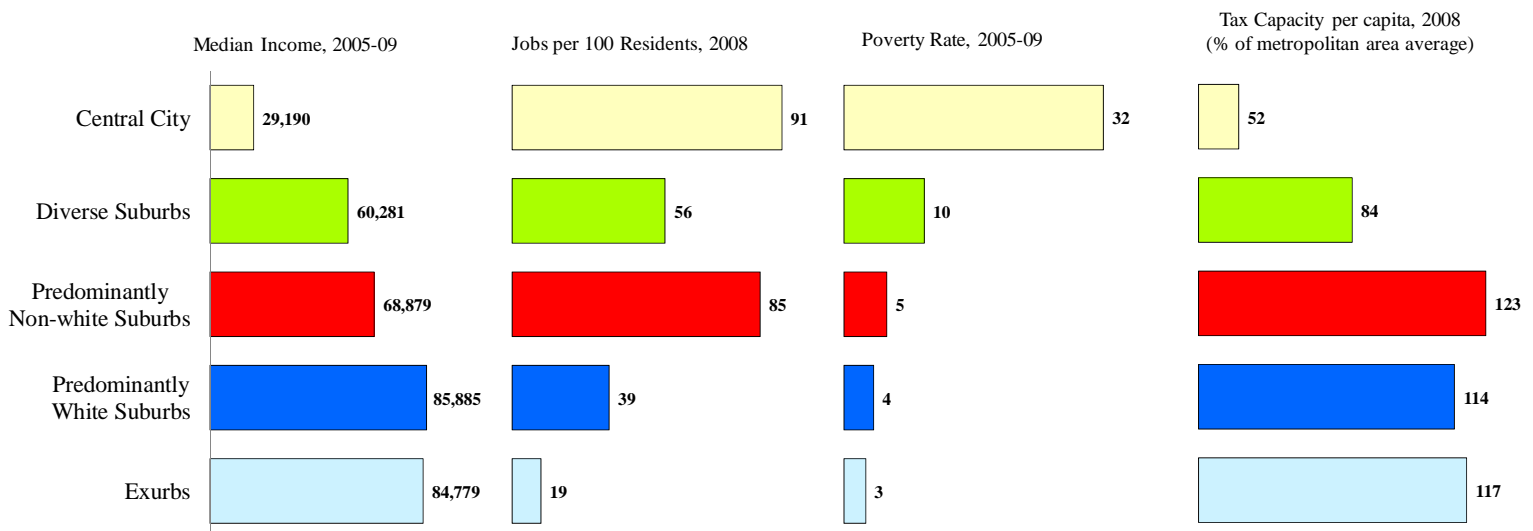

Characteristics of the Community Types in Hartford

Data Sources: Population, income and poverty—Census Bureau; Jobs—Local Employer-Household Dynamics Program; Tax base—various state and local government sources.