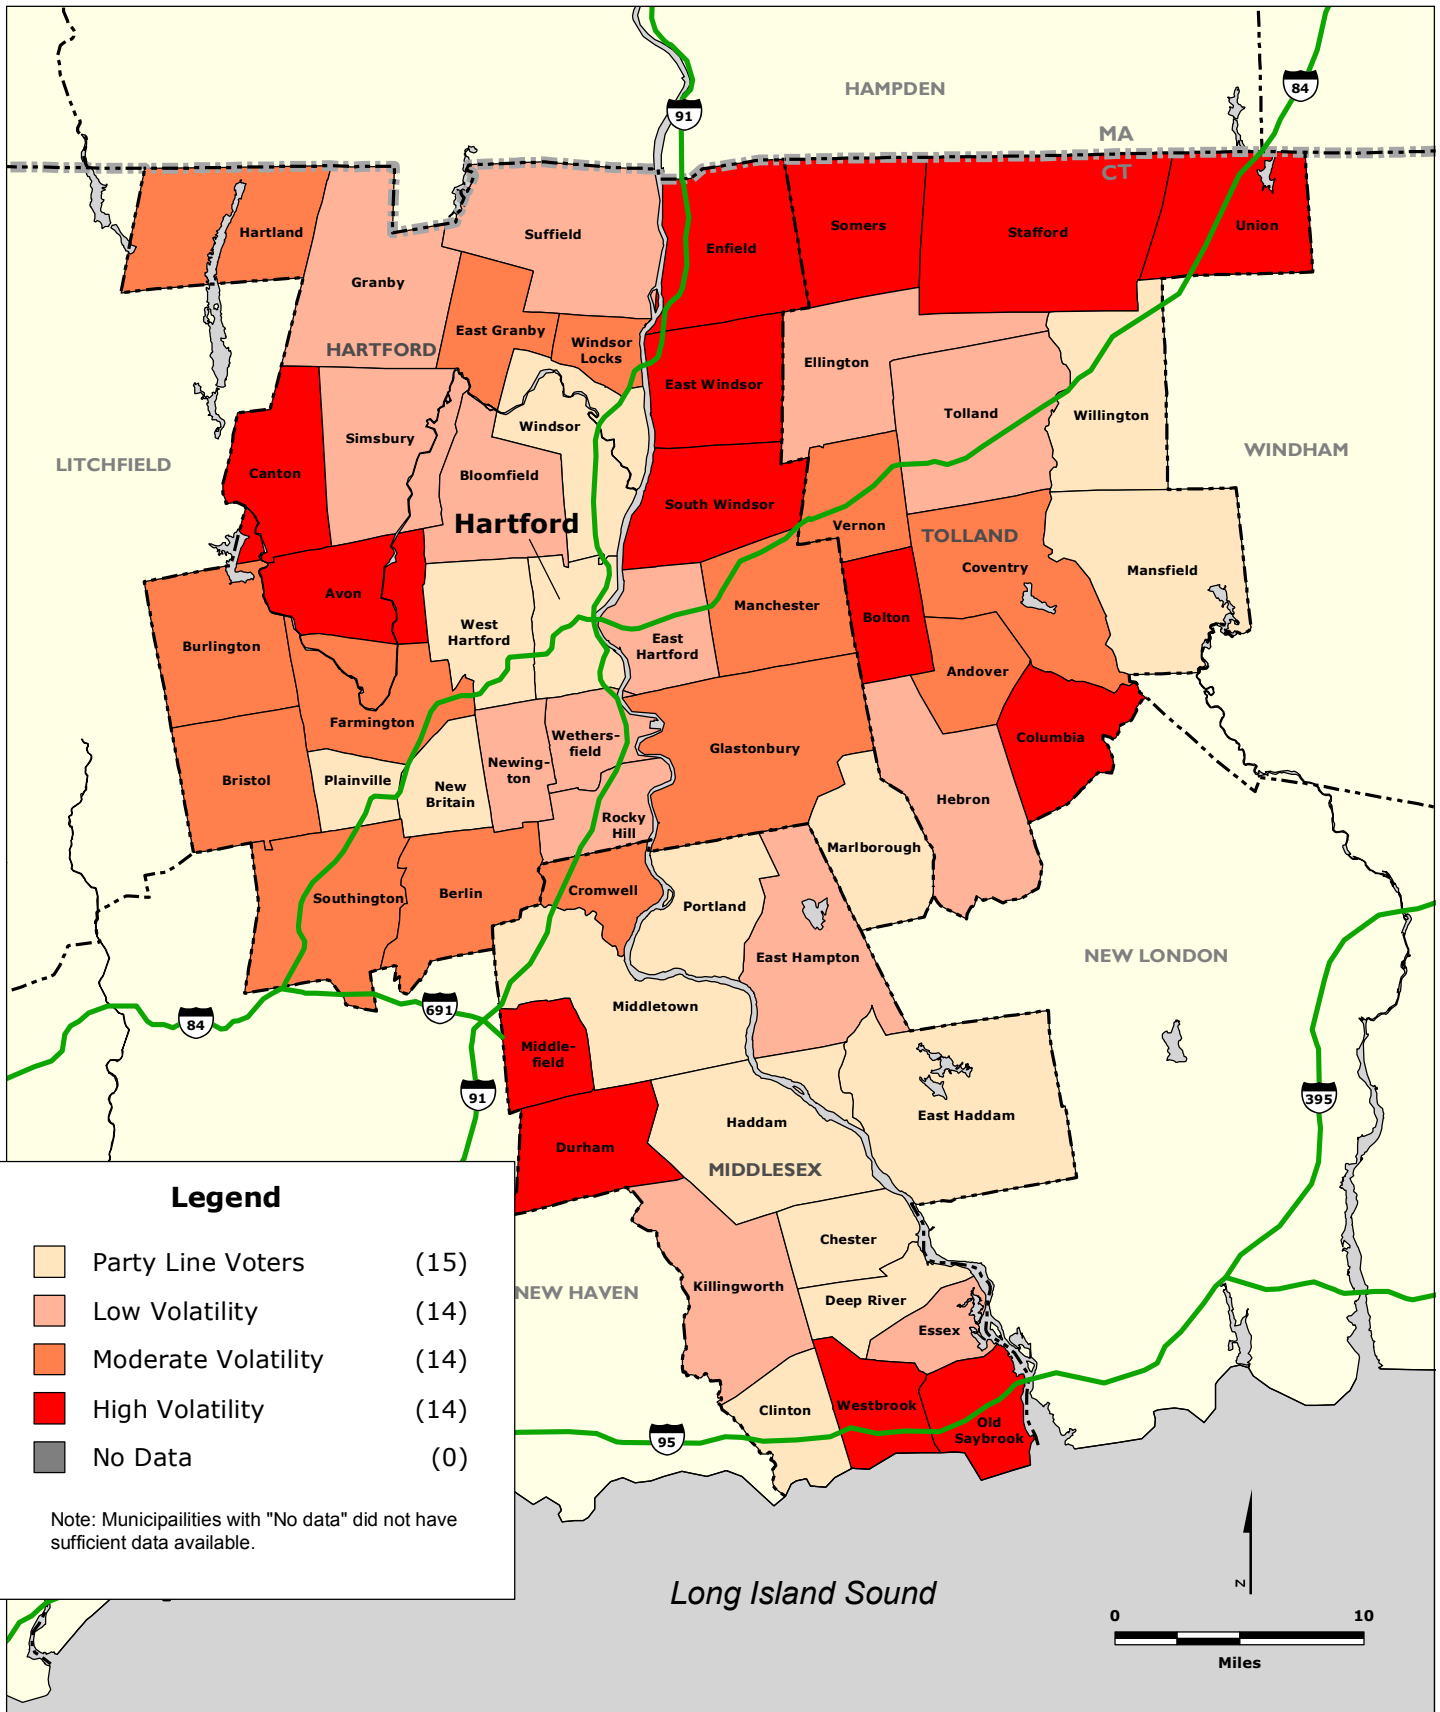

HARTFORD REGION: Voter Volatility by Municipality based on Election Results for the year 2008

Data Source: Connecticut Secretary of State.