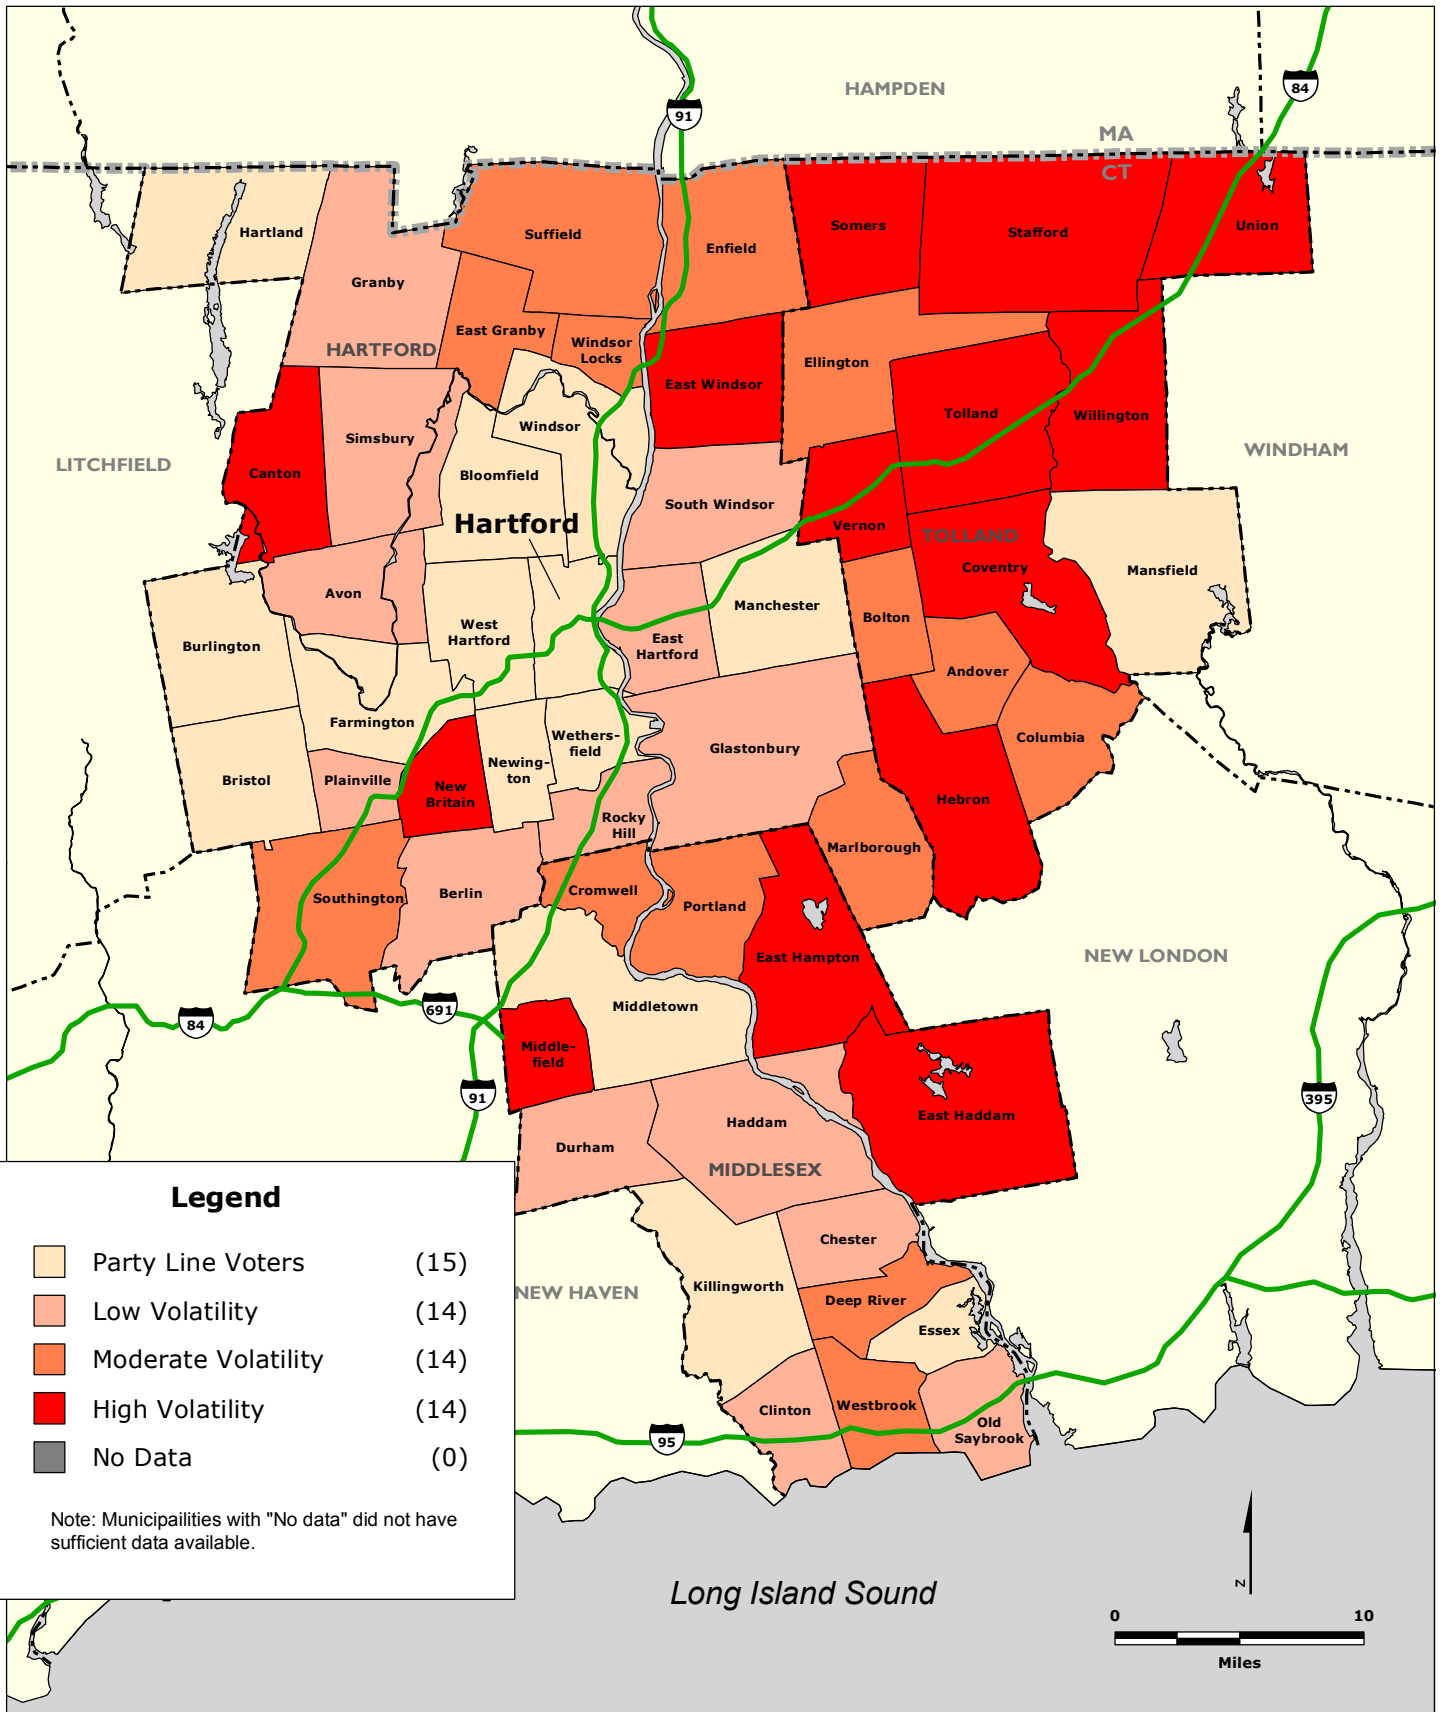

HARTFORD REGION: Voter Volatility by Municipality based on Election Results for the year 2012

Data Source: Connecticut Secretary of State.