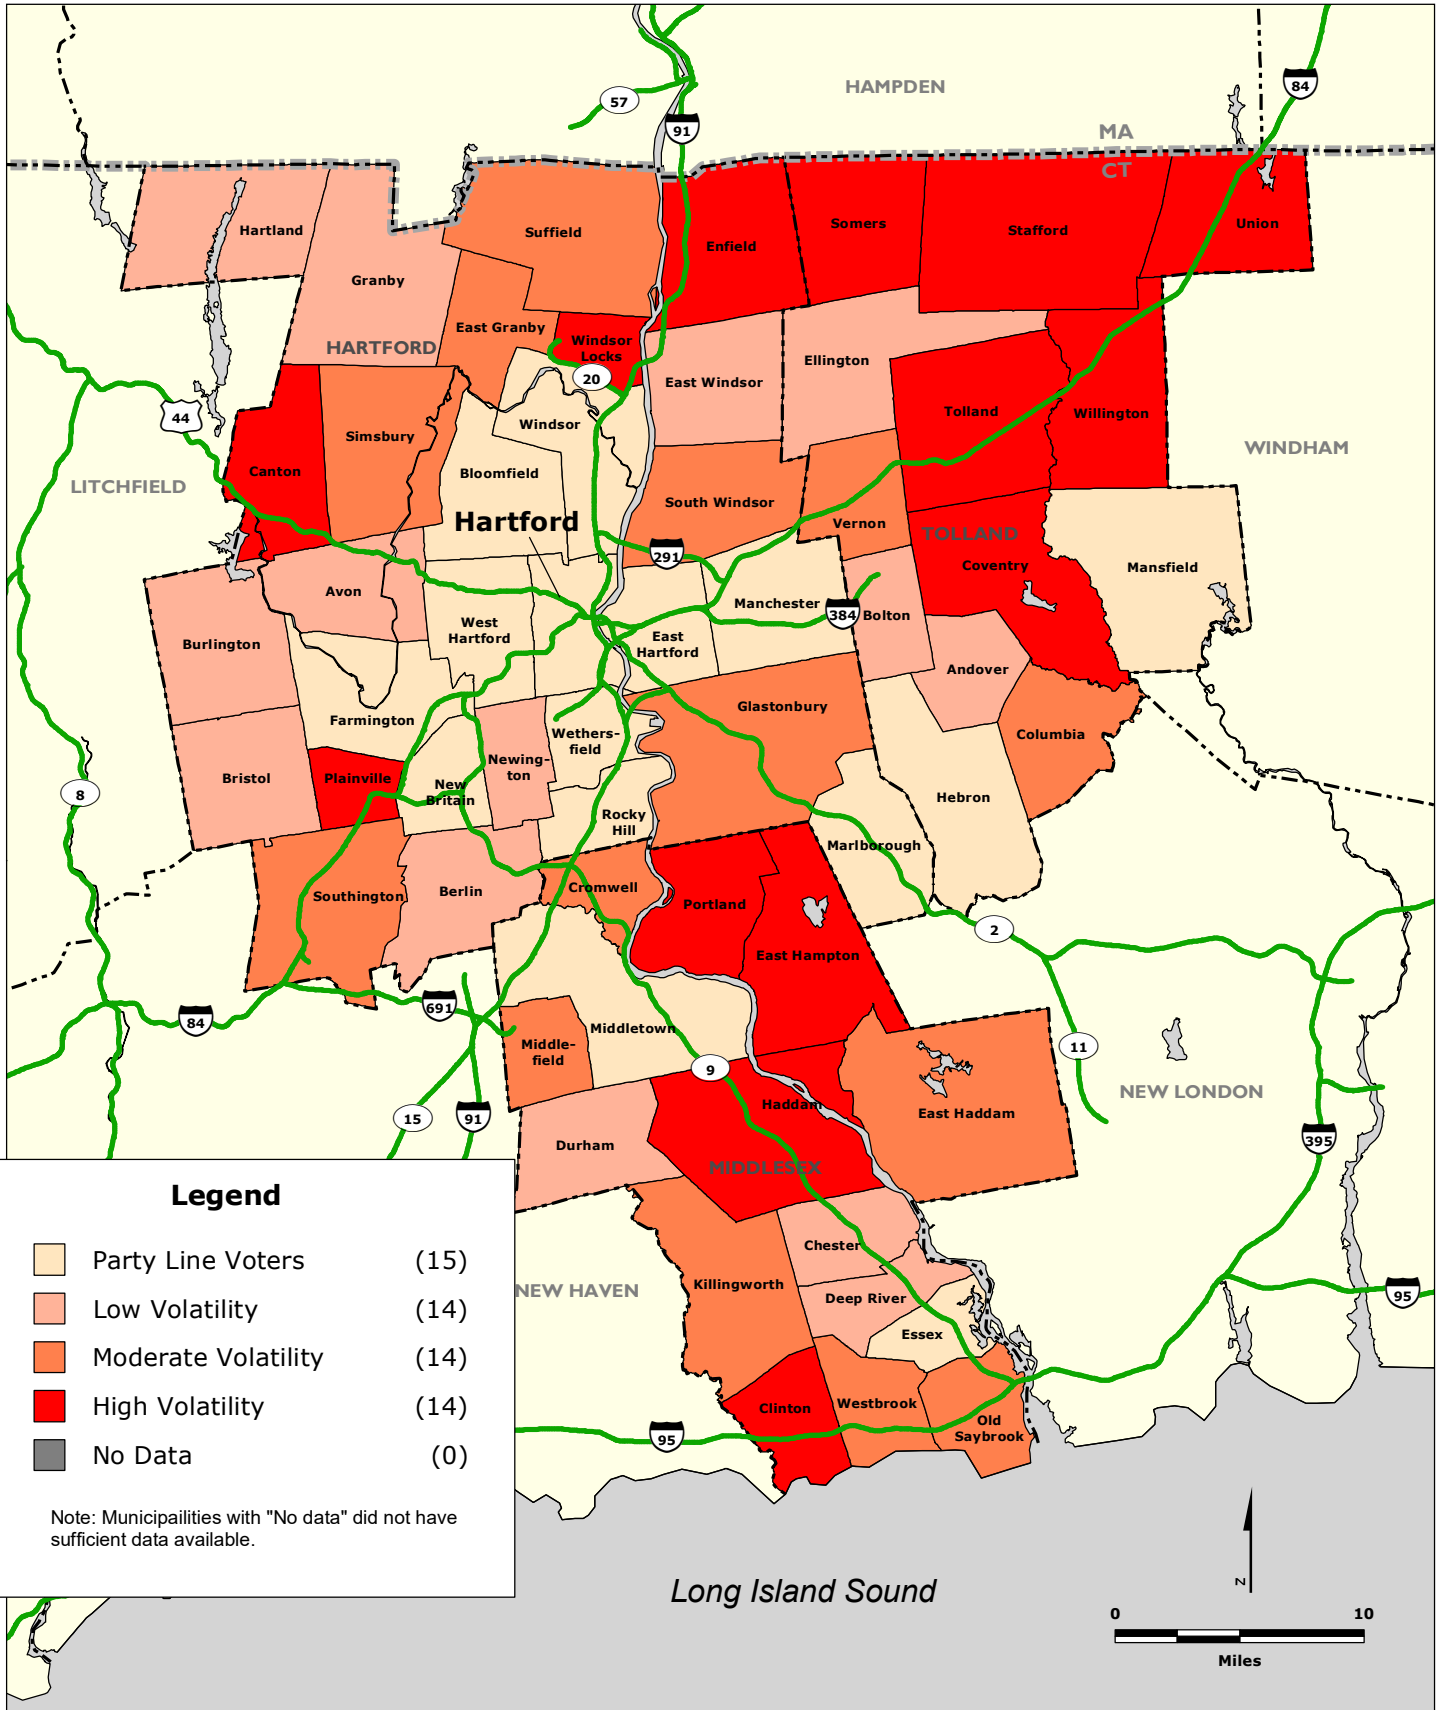

# HARTFORD REGION: Voter Volatility by Municipality based on Election Results for the year 2016

Data Source: Connecticut Secretary of State.